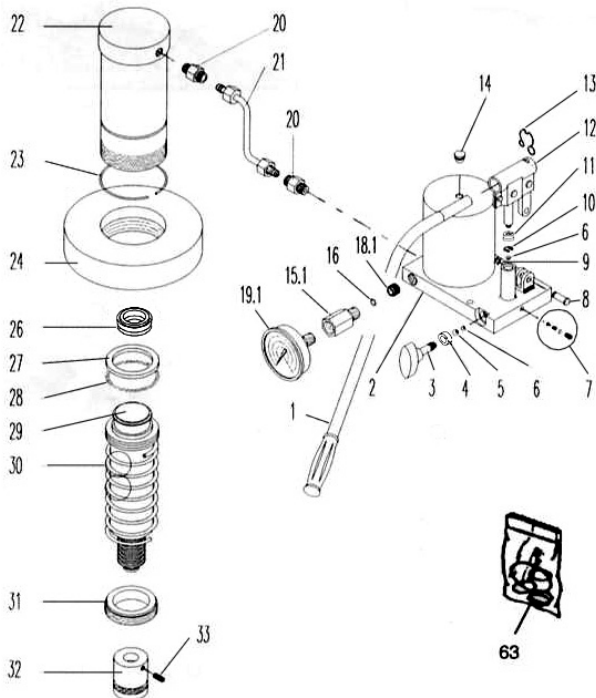

Parts Information:
Hydraulic Press Premier Plus 15tonne Floor Type
Model No: YK15FM.V2

NOTE: It is our policy to continually improve products and as such we reserve the right to alter data, specifications and component parts without prior notice.

01284 757500

01284 703534

sales@sealey.co.uk

www.sealey.co.uk

Parts Information:
**Hydraulic Press Premier Plus 15tonne Floor
 Type**
Model No: YK15FM.V2

Item	Part No.	Description
1	YK50FM/35	HANDLE,PUMPING
2	BK-05	HYDRAULIC UNIT(HAND PUMP)
3	YK50FM/03	RELEASE VALVE KNOB
4	MG-2/1130	O-RING
5	SB-8.0	STEEL BALL 8.0mm
6	SB-5.6	STEEL BALL 5.6mm
7	MG-2/C9	SAFETY VALVE
8	MG-2/1344	AXLE
9	MB-22-A/1286	CIRCLIP
10	MG-2/1161	CIRCLIP
11	MG-2/1133	SEAL
12	BK05-C7M	HANDLE SOCKET ASS'Y
13	BK-1/1282	CLIP
14	ME-12001/1139	FILLER PLUG
15.1	A-5578	CONNECTOR
16	MB-22-A/1130	O-RING
18.1	Y-2/1160	SCREW
19.1	A-5110	GAUGE 700kg/cm2,100mm OD, Back Fitting.
20	KCK-15-2121	CONNECTOR
21	YK15BM/21	PIPE (NLA)
22	CMK-15	RAM ASS'Y
23	YK15FM/23	RING
24	CM-15-1508	CHECK NUT
26	YK15FM/26	SEAL
27	YK15FM/27	SEAL
28	YK15BM/28	SEAL
29	YK15BM/29	RAM
30	YK15FM/30	SPRING
31	YK15FM/31	NUT
32	YK15FM/32	RAM SADDLE

Item	Part No.	Description
33	GSM610.S	GRUB SCREW M6x10 (SINGLE)
35	YK15FM/35	CROSS PLATE
36	YK15FM/36	PLATE
37	YK15FM/37	SPACER
38	YK15FM/38	UPRIGHT
39	YK15BM/39	FRAME
40	YK15FM/40	STUD
41	FWM18.S	FLAT WASHER M18 SINGLE
42	TJM-2/1397	NUT
43	YK15FM/43	SPACER
44	KCK-15A/C44	CROSS SECTION
45	YK30FM/51	AXLE
46	SN12.S	STEEL NUT M12 ZINC DIN934(SINGLE)
47	YK30FM/47	BUSHING
48	YK15FM/48	STUD
49	FWM12.S	FLAT WASHER M12 SINGLE
50	SN12.S	STEEL NUT M12 ZINC DIN934(SINGLE)
51	YK30FM/51	AXLE
52	YK15BM/52	CROSS SECTION
53	KMG-15A/C15	V BLOCK
54	KP-30/1948-A	BOLT
55	YK15FM/55	FOOT
56	KMM-15/1366	CLIP
57	YK15BLG/49	TABLE SUPPORT PIN
58	YK15FM/58	UPRIGHT
59	EF-1.5/1315	BOLT M8X40
60	ME-1002/1114	NUT
61	YK15FM/61	PLATE
62	YK15FM/62	STUD
63	YK15FM/RK	REPAIR KIT