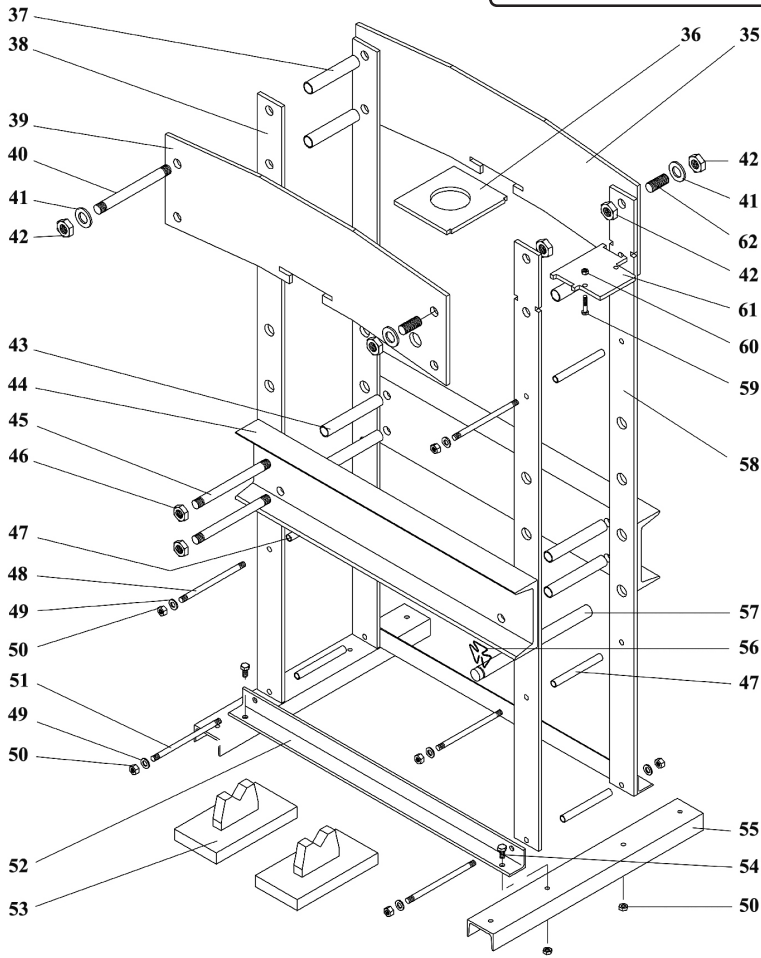

Parts Information:
Hydraulic Press Premier Plus 15tonne Floor Type
Model No: YK15FM.V2

NOTE: It is our policy to continually improve products and as such we reserve the right to alter data, specifications and component parts without prior notice.

01284 757500

01284 703534

sales@sealey.co.uk

www.sealey.co.uk

Parts Information:
**Hydraulic Press Premier Plus 15tonne Floor
 Type**
Model No: YK15FM.V2

Item	Part No.	Description
1	YK50FM/35	HANDLE,PUMPING
2	BK-05	HYDRAULIC UNIT(HAND PUMP)
3	YK50FM/03	RELEASE VALVE KNOB
4	MG-2/1130	O-RING
5	SB-8.0	STEEL BALL 8.0mm
6	SB-5.6	STEEL BALL 5.6mm
7	MG-2/C9	SAFETY VALVE
8	MG-2/1344	AXLE
9	MB-22-A/1286	CIRCLIP
10	MG-2/1161	CIRCLIP
11	MG-2/1133	SEAL
12	BK05-C7M	HANDLE SOCKET ASS'Y
13	BK-1/1282	CLIP
14	ME-12001/1139	FILLER PLUG
15.1	A-5578	CONNECTOR
16	MB-22-A/1130	O-RING
18.1	Y-2/1160	SCREW
19.1	A-5110	GAUGE 700kg/cm2,100mm OD, Back Fitting.
20	KCK-15-2121	CONNECTOR
21	YK15BM/21	PIPE (NLA)
22	CMK-15	RAM ASS'Y
23	YK15FM/23	RING
24	CM-15-1508	CHECK NUT
26	YK15FM/26	SEAL
27	YK15FM/27	SEAL
28	YK15BM/28	SEAL
29	YK15BM/29	RAM
30	YK15FM/30	SPRING
31	YK15FM/31	NUT
32	YK15FM/32	RAM SADDLE

Item	Part No.	Description
33	GSM610.S	GRUB SCREW M6x10 (SINGLE)
35	YK15FM/35	CROSS PLATE
36	YK15FM/36	PLATE
37	YK15FM/37	SPACER
38	YK15FM/38	UPRIGHT
39	YK15BM/39	FRAME
40	YK15FM/40	STUD
41	FWM18.S	FLAT WASHER M18 SINGLE
42	TJM-2/1397	NUT
43	YK15FM/43	SPACER
44	KCK-15A/C44	CROSS SECTION
45	YK30FM/51	AXLE
46	SN12.S	STEEL NUT M12 ZINC DIN934(SINGLE)
47	YK30FM/47	BUSHING
48	YK15FM/48	STUD
49	FWM12.S	FLAT WASHER M12 SINGLE
50	SN12.S	STEEL NUT M12 ZINC DIN934(SINGLE)
51	YK30FM/51	AXLE
52	YK15BM/52	CROSS SECTION
53	KMG-15A/C15	V BLOCK
54	KP-30/1948-A	BOLT
55	YK15FM/55	FOOT
56	KMM-15/1366	CLIP
57	YK15BLG/49	TABLE SUPPORT PIN
58	YK15FM/58	UPRIGHT
59	EF-1.5/1315	BOLT M8X40
60	ME-1002/1114	NUT
61	YK15FM/61	PLATE
62	YK15FM/62	STUD
63	YK15FM/RK	REPAIR KIT