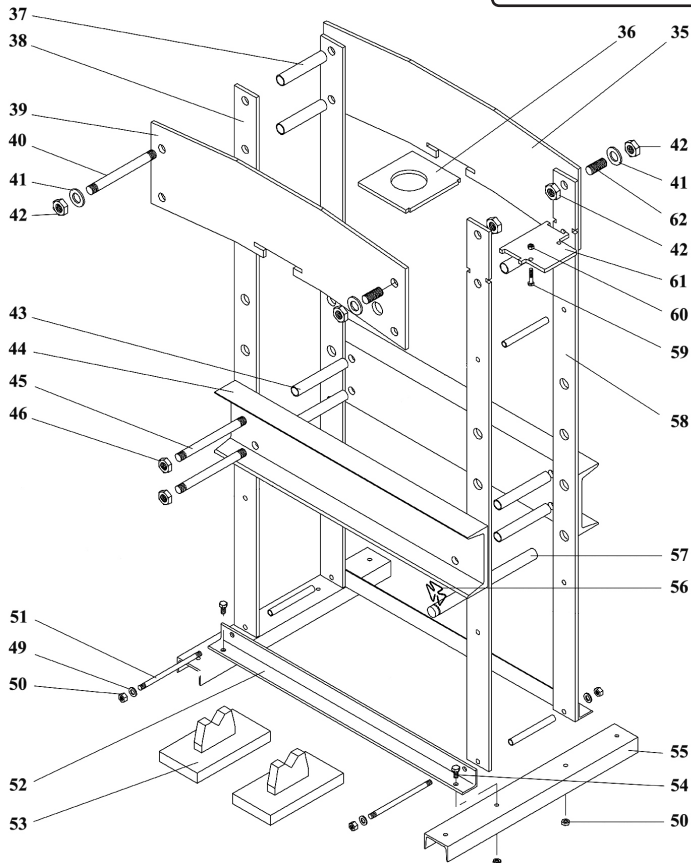

Parts Information:
**Hydraulic Press Premier Plus 15tonne
Bench Type
Model No: YK15BM.V2**

NOTE: It is our policy to continually improve products and as such we reserve the right to alter data, specifications and component parts without prior notice.

01284 757500

01284 703534

sales@sealey.co.uk

www.sealey.co.uk

Parts Information:
**Hydraulic Press Premier Plus 15tonne
 Bench Type
 Model No: YK15BM.V2**

Item	Part No.	Description
1	YK50FM/35	HANDLE,PUMPING
2	BK-05	HYDRAULIC UNIT(HAND PUMP)
3	YK50FM/03	RELEASE VALVE KNOB
4	MG-2/1130	O-RING
5	SB-8.0	STEEL BALL 8.0mm
6	SB-5.6	STEEL BALL 5.6mm
7	MG-2/C9	SAFETY VALVE
8	MG-2/1344	AXLE
9	MB-22-A/1286	CIRCLIP
10	MG-2/1161	CIRCLIP
11	MG-2/1133	SEAL
12	BK05-C7M	HANDLE SOCKET ASS'Y
13	BK-1/1282	CLIP
14	ME-12001/1139	FILLER PLUG
15.1	A-5578	CONNECTOR
16	MB-22-A/1130	O-RING
18.1	Y-2/1160	SCREW
19.1	A-5110	GAUGE 700kg/cm2,100mm OD, Back Fitting.
20	KCK-15-2121	CONNECTOR
21	YK15BM/21	PIPE (NLA)
22	CMK-15	RAM ASS'Y
23	YK15FM/23	RING
24	CM-15-1508	CHECK NUT
26	YK15BM/26	SEAL
27	YK15BM/27	SEAL
28	YK15BM/28	SEAL
29	YK15BM/29	RAM
30	YK15FM/30	SPRING
--	YK15FM/31	NUT (NOT SHOWN)

Item	Part No.	Description
31	YK15/1108	PISTON HEAD
33	GSM610.S	GRUB SCREW M6x10 (SINGLE)
35	YK15FM/35	CROSS PLATE
36	YK15FM/36	PLATE (LSA)
37	YK15FM/37	SPACER
38	YK15BM/38	UPRIGHT
39	YK15BM/39	FRAME
40	YK15FM/40	STUD
41	FWM18.S	FLAT WASHER M18 SINGLE
42	TJM-2/1397	NUT
43	YK15FM/43	SPACER
44	YK30/1334	TABLE
45	YK30FM/51	AXLE
46	SN12.S	STEEL NUT M12 ZINC DIN934(SINGLE)
49	FWM12.S	FLAT WASHER M12 SINGLE
50	SN12.S	STEEL NUT M12 ZINC DIN934(SINGLE)
51	YK30FM/51	AXLE
52	YK15BM/52	CROSS SECTION
53	KMG-15A/C15	V BLOCK
54	KP-30/1948-A	BOLT
55	YK15BM/55	FOOT
56	KMM-15/1366	CLIP
57	YK15BLG/49	TABLE SUPPORT PIN
58	YK15BM/58	UPRIGHT
59	EF-1.5/1315	BOLT M8X40
60	ME-1002/1114	NUT
61	YK15FM/61	PLATE
62	YK15FM/62	STUD
63	YK10BM/RK	REPAIR KIT