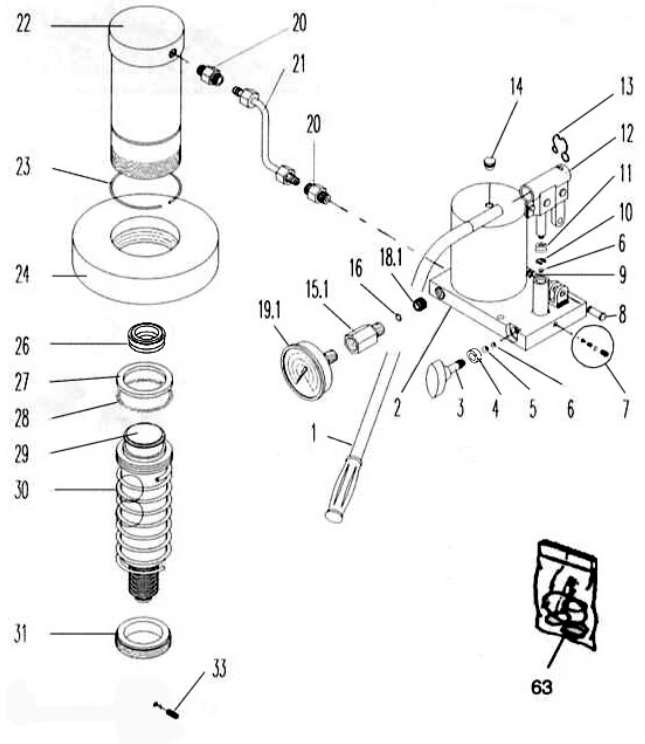

Parts Information:
**Hydraulic Press Premier Plus 15tonne
Bench Type
Model No: YK15BM.V2**

NOTE: It is our policy to continually improve products and as such we reserve the right to alter data, specifications and component parts without prior notice.

01284 757500

01284 703534

sales@sealey.co.uk

www.sealey.co.uk

Parts Information:
**Hydraulic Press Premier Plus 15tonne
 Bench Type
 Model No: YK15BM.V2**

Item	Part No.	Description
1	YK50FM/35	HANDLE,PUMPING
2	BK-05	HYDRAULIC UNIT(HAND PUMP)
3	YK50FM/03	RELEASE VALVE KNOB
4	MG-2/1130	O-RING
5	SB-8.0	STEEL BALL 8.0mm
6	SB-5.6	STEEL BALL 5.6mm
7	MG-2/C9	SAFETY VALVE
8	MG-2/1344	AXLE
9	MB-22-A/1286	CIRCLIP
10	MG-2/1161	CIRCLIP
11	MG-2/1133	SEAL
12	BK05-C7M	HANDLE SOCKET ASS'Y
13	BK-1/1282	CLIP
14	ME-12001/1139	FILLER PLUG
15.1	A-5578	CONNECTOR
16	MB-22-A/1130	O-RING
18.1	Y-2/1160	SCREW
19.1	A-5110	GAUGE 700kg/cm2,100mm OD, Back Fitting.
20	KCK-15-2121	CONNECTOR
21	YK15BM/21	PIPE (NLA)
22	CMK-15	RAM ASS'Y
23	YK15FM/23	RING
24	CM-15-1508	CHECK NUT
26	YK15BM/26	SEAL
27	YK15BM/27	SEAL
28	YK15BM/28	SEAL
29	YK15BM/29	RAM
30	YK15FM/30	SPRING
--	YK15FM/31	NUT (NOT SHOWN)

Item	Part No.	Description
31	YK15/1108	PISTON HEAD
33	GSM610.S	GRUB SCREW M6x10 (SINGLE)
35	YK15FM/35	CROSS PLATE
36	YK15FM/36	PLATE (LSA)
37	YK15FM/37	SPACER
38	YK15BM/38	UPRIGHT
39	YK15BM/39	FRAME
40	YK15FM/40	STUD
41	FWM18.S	FLAT WASHER M18 SINGLE
42	TJM-2/1397	NUT
43	YK15FM/43	SPACER
44	YK30/1334	TABLE
45	YK30FM/51	AXLE
46	SN12.S	STEEL NUT M12 ZINC DIN934(SINGLE)
49	FWM12.S	FLAT WASHER M12 SINGLE
50	SN12.S	STEEL NUT M12 ZINC DIN934(SINGLE)
51	YK30FM/51	AXLE
52	YK15BM/52	CROSS SECTION
53	KMG-15A/C15	V BLOCK
54	KP-30/1948-A	BOLT
55	YK15BM/55	FOOT
56	KMM-15/1366	CLIP
57	YK15BLG/49	TABLE SUPPORT PIN
58	YK15BM/58	UPRIGHT
59	EF-1.5/1315	BOLT M8X40
60	ME-1002/1114	NUT
61	YK15FM/61	PLATE
62	YK15FM/62	STUD
63	YK10BM/RK	REPAIR KIT