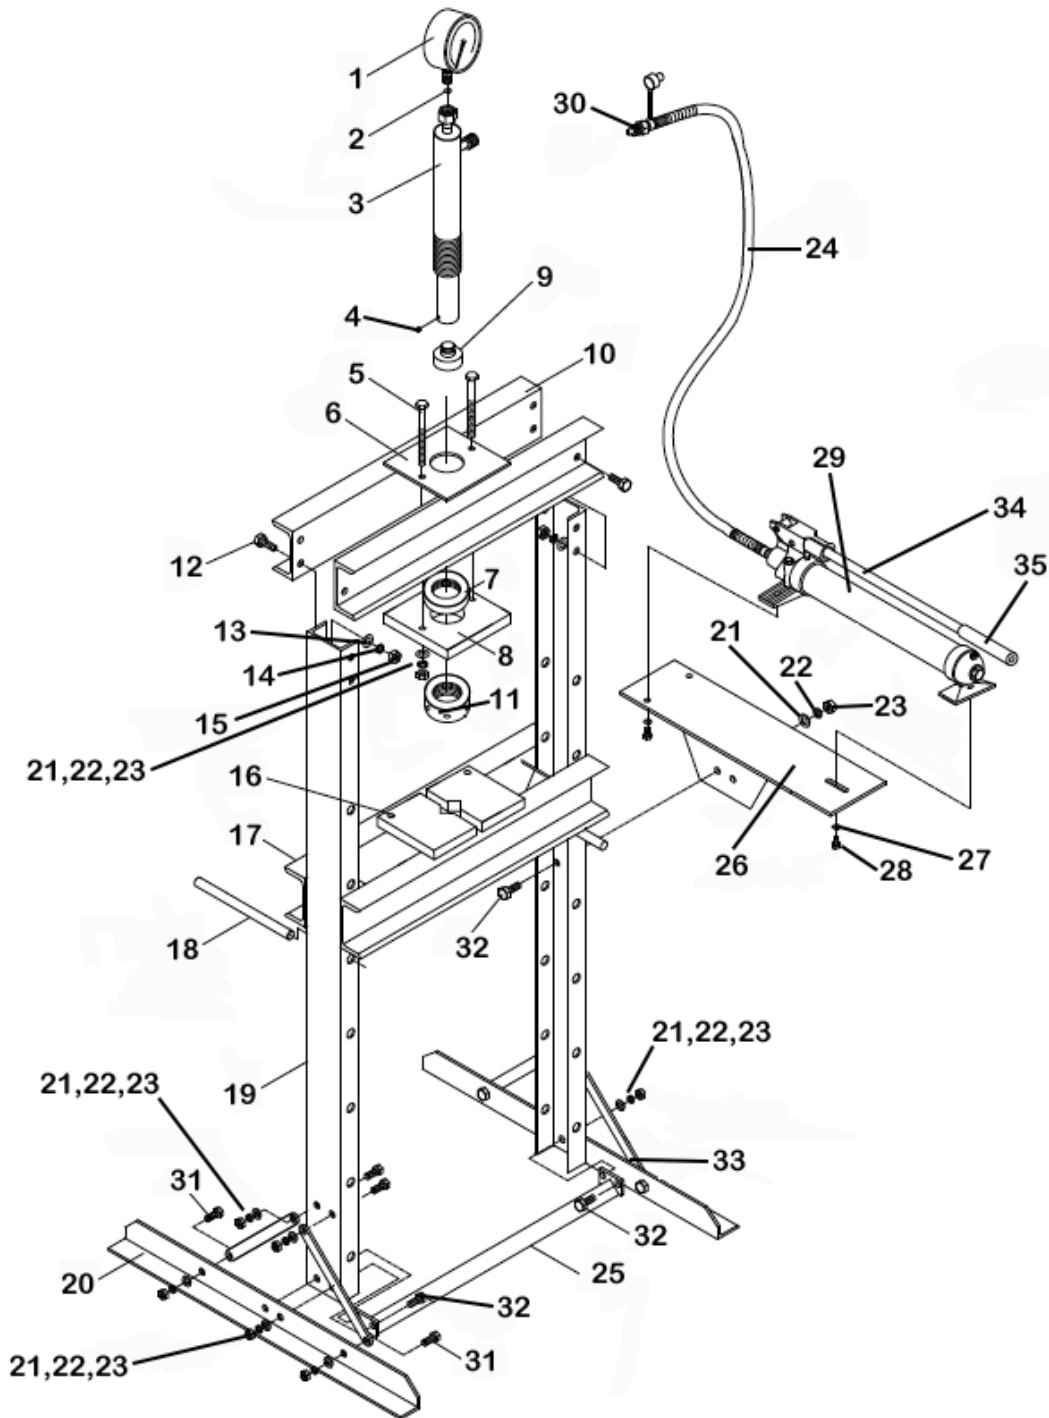

Parts Information:
Hydraulic Press 10 Tonne Floor Type
Model No: YK10F.V2

NOTE: It is our policy to continually improve products and as such we reserve the right to alter data, specifications and component parts without prior notice. There may be alternative versions of this product, please contact us should you require this information.

Sealey Group, Kempson Way, Suffolk Business Park, Bury St Edmunds, Suffolk. IP32 7AR

01284 757500

sales@sealey.co.uk

www.sealey.co.uk

Parts Information:
Hydraulic Press 10 Tonne Floor Type
Model No: YK10F.V2

Item	Part No.	Description
1	YK10F.V2-01	Pressure Gauge
2	YK10F.V2-02	Plastic Seal Washer
3	YK10F.V2-03	Ram
4	GSM68.S	Grub Screw M6x8 (Single)
5	HHB10140.S	Hex Head Bolt M10 x 140mm
6	YK10F.V2-06	Support Plate
7	YK10F.V2-07	Ring Nut
8	YK10F.V2-08	Ram Support
9	YK10F.V2-09	Serrated Saddle
10	YK10F.V2-10	Upper Frame
11	YK10F.V2-11	Adaptor
12	SS1230.S	Hex Head Set Screw M12 X 30 Zinc
13	FWM12.S	Flat Washer M12 Zinc
14	SWM12.S	Spring Washer M12 Zinc
15	SN12.S	Steel Nut M12 Zinc
16	YK10B.V3-12	Arbor Plate (170x100x20mm)
17	YK10F.V2-17	Table
18	YK10B.V3-09	Pin, Table Support 220x18mm

Item	Part No.	Description
19	YK10F.V2-19	Upright
20	YK10F.V2-20	Base Support
21	FWM10.S	Washer M10
22	SWM10.S	Spring Washer M10 Zinc
23	SN10.S	Steel Nut M10 Zinc
24	RE97.10-03	Hose Assembly
25	YK10F.V2-25	Union Support
26	YK10F.V2-26	Pump Support
27	FWM8.S	Flat Washer M8 Zinc
28	SS612.S	Hex Head Set Screw M6 X 12 Zinc
29	YK10F.V2-29	Pump C/W Hose & Handle
30	610/COUPLING	Coupling
31	SS1025.S	Hex Head Set Screw M10 X 25 Zinc
32	SS1030.S	Hex Head Set Screw M10 X 30 Zinc
33	YK10F.V2-33	Support Brace
34	610/PJ22	Pump Handle
35	610/PJ23	Grip, Rubber Sleeve