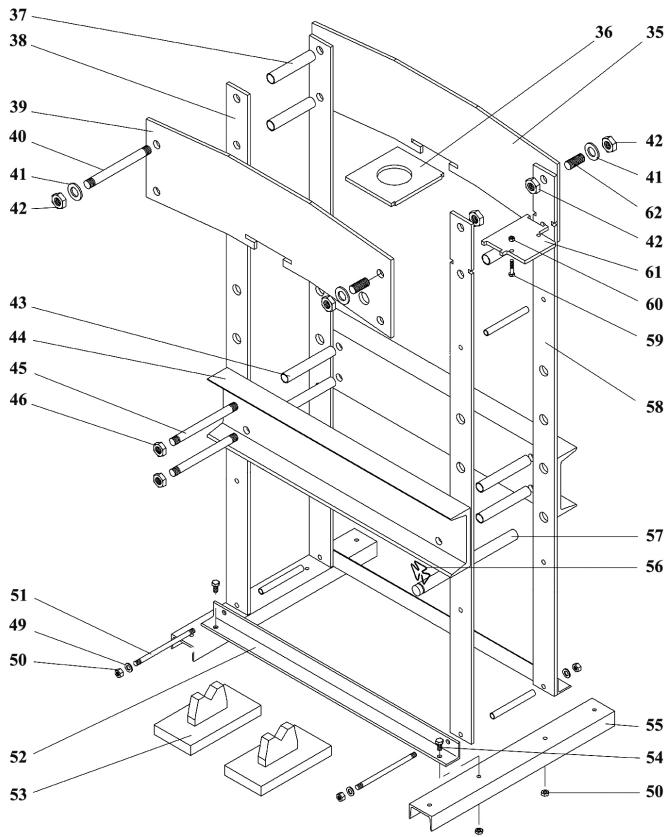

Parts Information:  
**Hydraulic Press 10tonne Bench Type**  
**Model No: YK10BM.V2**

**NOTE:** It is our policy to continually improve products and as such we reserve the right to alter data, specifications and component parts without prior notice.

01284 757500

01284 703534

sales@sealey.co.uk

www.sealey.co.uk

Parts Information:  
Hydraulic Press 10tonne Bench Type  
Model No: YK10BM.V2

Item	Part No.	Description
1	YK50FM/35	HANDLE,PUMPING
2	BK-05	HYDRAULIC UNIT(HAND PUMP)
3	YK50FM/03	RELEASE VALVE KNOB
4	MG-2/1130	O-RING
5	SB-8.0	STEEL BALL 8.0mm
6	SB-5.6	STEEL BALL 5.6mm
7	MG-2/C9	SAFETY VALVE
8	MG-2/1344	AXLE(NLA)
9	MB-22-A/1286	CIRCLIP
10	MG-2/1161	CIRCLIP
11	MG-2/1131	O-RING
12	BK05-C7M	HANDLE SOCKET ASS'Y
13	BK-1/1282	CLIP
14	ME-12001/1139	FILLER PLUG
15.1	A-5578	CONNECTOR
16	MB-22-A/1130	O-RING
18.1	Y-2/1160	SCREW
19.1	A-5110	GAUGE 700kg/cm2,100mm OD, Back Fitting.
20	KCK-15-2121	CONNECTOR
21	YK10BM/21	PIPE
22	YK10BM/22	RAM COMPLETE
23	YK10BM/23	CIRCLIP
24	KSCM-10/1508	NUT
26	YK10BM/26	SEAL
27	YK10BM/27	SEAL
28	YK10BM/28	SEAL
29	YK10BM/29	RAM
30	YK10BM/30	SPRING
31	YK10BM/31	GUIDE NUT

Item	Part No.	Description
32	YK10BM/32	RAM SADDLE(A-5042)
35	YK15FM/35	CROSS PLATE
36	YK10BM/36	PLATE
37	YK15FM/37	SPACER
38	YK15BM/38	UPRIGHT
39	YK15BM/39	FRAME
40	YK15FM/40	STUD
41	FWM18.S	FLAT WASHER M18 SINGLE
42	TJM-2/1397	NUT
43	YK15FM/43	SPACER
44	KCK-15A/C44	CROSS SECTION
45	YK30FM/51	AXLE
46	SN12.S	STEEL NUT M12 ZINC DIN934(SINGLE)
49	FWM12.S	FLAT WASHER M12 SINGLE
50	SN12.S	STEEL NUT M12 ZINC DIN934(SINGLE)
51	YK30FM/51	AXLE
52	YK15BM/52	CROSS SECTION
53	KMG-15A/C15	V BLOCK
54	KP-30/1948-A	BOLT
55	YK15BM/55	FOOT
56	KMM-15/1366	CLIP
57	YK15BLG/49	TABLE SUPPORT PIN
58	YK15BM/58	UPRIGHT
59	EF-1.5/1315	BOLT M8X40
60	ME-1002/1114	NUT (NLA)
61	YK15FM/61	PLATE
62	YK15FM/62	STUD
63	YK10BM/RK	REPAIR KIT