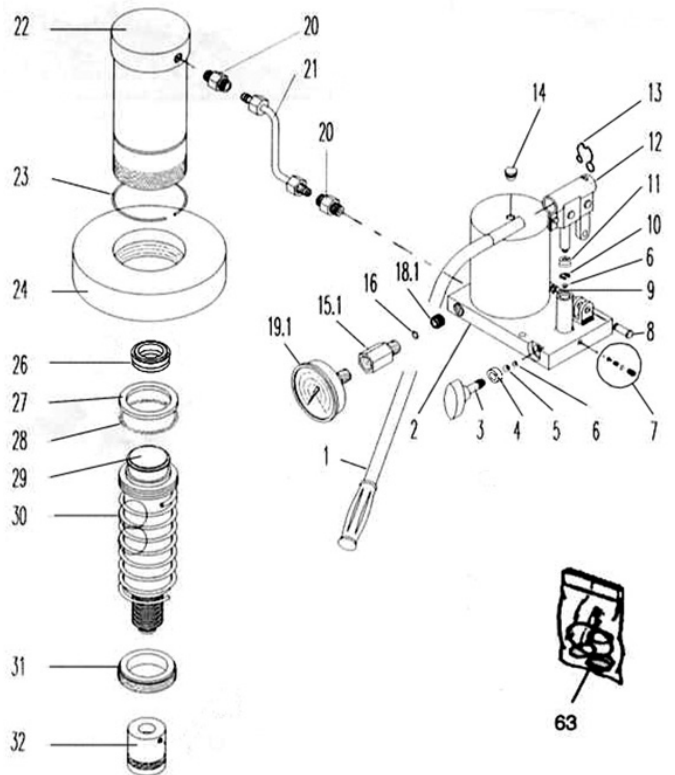

Parts Information:  
**Hydraulic Press 10tonne Bench Type**  
**Model No: YK10BM.V2**

**NOTE:** It is our policy to continually improve products and as such we reserve the right to alter data, specifications and component parts without prior notice.

01284 757500

01284 703534

sales@sealey.co.uk

www.sealey.co.uk

Parts Information:  
Hydraulic Press 10tonne Bench Type  
Model No: YK10BM.V2

Item	Part No.	Description
1	YK50FM/35	HANDLE,PUMPING
2	BK-05	HYDRAULIC UNIT(HAND PUMP)
3	YK50FM/03	RELEASE VALVE KNOB
4	MG-2/1130	O-RING
5	SB-8.0	STEEL BALL 8.0mm
6	SB-5.6	STEEL BALL 5.6mm
7	MG-2/C9	SAFETY VALVE
8	MG-2/1344	AXLE(NLA)
9	MB-22-A/1286	CIRCLIP
10	MG-2/1161	CIRCLIP
11	MG-2/1131	O-RING
12	BK05-C7M	HANDLE SOCKET ASS'Y
13	BK-1/1282	CLIP
14	ME-12001/1139	FILLER PLUG
15.1	A-5578	CONNECTOR
16	MB-22-A/1130	O-RING
18.1	Y-2/1160	SCREW
19.1	A-5110	GAUGE 700kg/cm2,100mm OD, Back Fitting.
20	KCK-15-2121	CONNECTOR
21	YK10BM/21	PIPE
22	YK10BM/22	RAM COMPLETE
23	YK10BM/23	CIRCLIP
24	KSCM-10/1508	NUT
26	YK10BM/26	SEAL
27	YK10BM/27	SEAL
28	YK10BM/28	SEAL
29	YK10BM/29	RAM
30	YK10BM/30	SPRING
31	YK10BM/31	GUIDE NUT

Item	Part No.	Description
32	YK10BM/32	RAM SADDLE(A-5042)
35	YK15FM/35	CROSS PLATE
36	YK10BM/36	PLATE
37	YK15FM/37	SPACER
38	YK15BM/38	UPRIGHT
39	YK15BM/39	FRAME
40	YK15FM/40	STUD
41	FWM18.S	FLAT WASHER M18 SINGLE
42	TJM-2/1397	NUT
43	YK15FM/43	SPACER
44	KCK-15A/C44	CROSS SECTION
45	YK30FM/51	AXLE
46	SN12.S	STEEL NUT M12 ZINC DIN934(SINGLE)
49	FWM12.S	FLAT WASHER M12 SINGLE
50	SN12.S	STEEL NUT M12 ZINC DIN934(SINGLE)
51	YK30FM/51	AXLE
52	YK15BM/52	CROSS SECTION
53	KMG-15A/C15	V BLOCK
54	KP-30/1948-A	BOLT
55	YK15BM/55	FOOT
56	KMM-15/1366	CLIP
57	YK15BLG/49	TABLE SUPPORT PIN
58	YK15BM/58	UPRIGHT
59	EF-1.5/1315	BOLT M8X40
60	ME-1002/1114	NUT (NLA)
61	YK15FM/61	PLATE
62	YK15FM/62	STUD
63	YK10BM/RK	REPAIR KIT