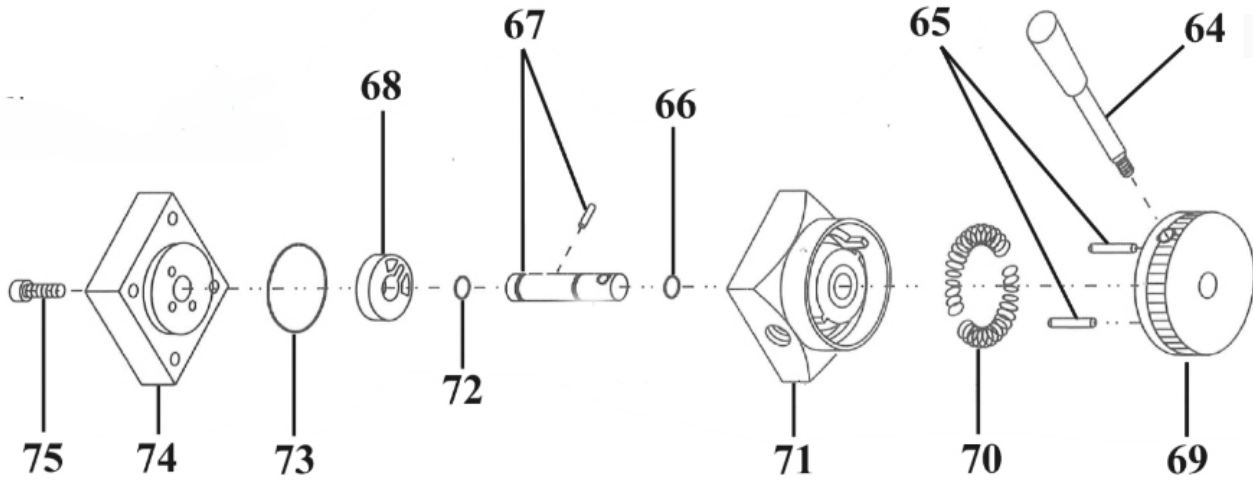

01284 757500

01284 703534

sales@sealey.co.uk

www.sealey.co.uk

Parts Information:
Air Operated Jack 40tonne Telescopic - Long Reach
Model No: YAJ20-40LR

NOTE: It is our policy to continually improve products and as such we reserve the right to alter data, specifications and component parts without prior notice.