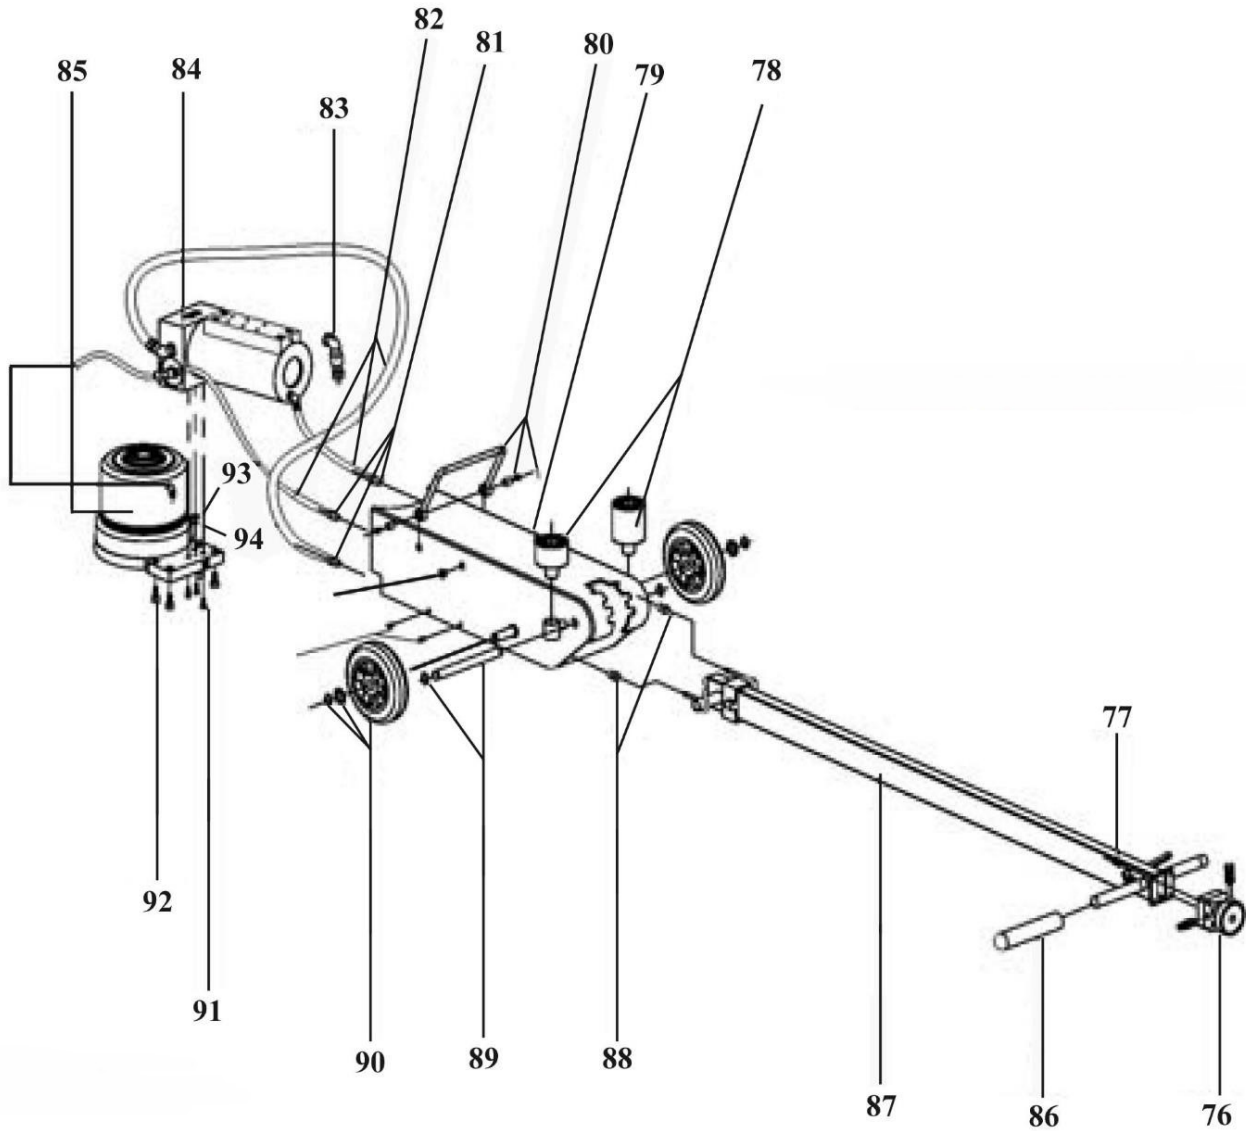

NOTE: It is our policy to continually improve products and as such we reserve the right to alter data, specifications and component parts without prior notice.

IMPORTANT: No liability is accepted for incorrect use of product.

WARRANTY: Guarantee is 12 months from purchase date, proof of which will be required for any claim.

Sealey Group, Kempson Way, Suffolk Business Park, Bury St Edmunds, Suffolk. IP32 7AR

01284 757500

01284 703534

sales@sealey.co.uk

www.sealey.co.uk