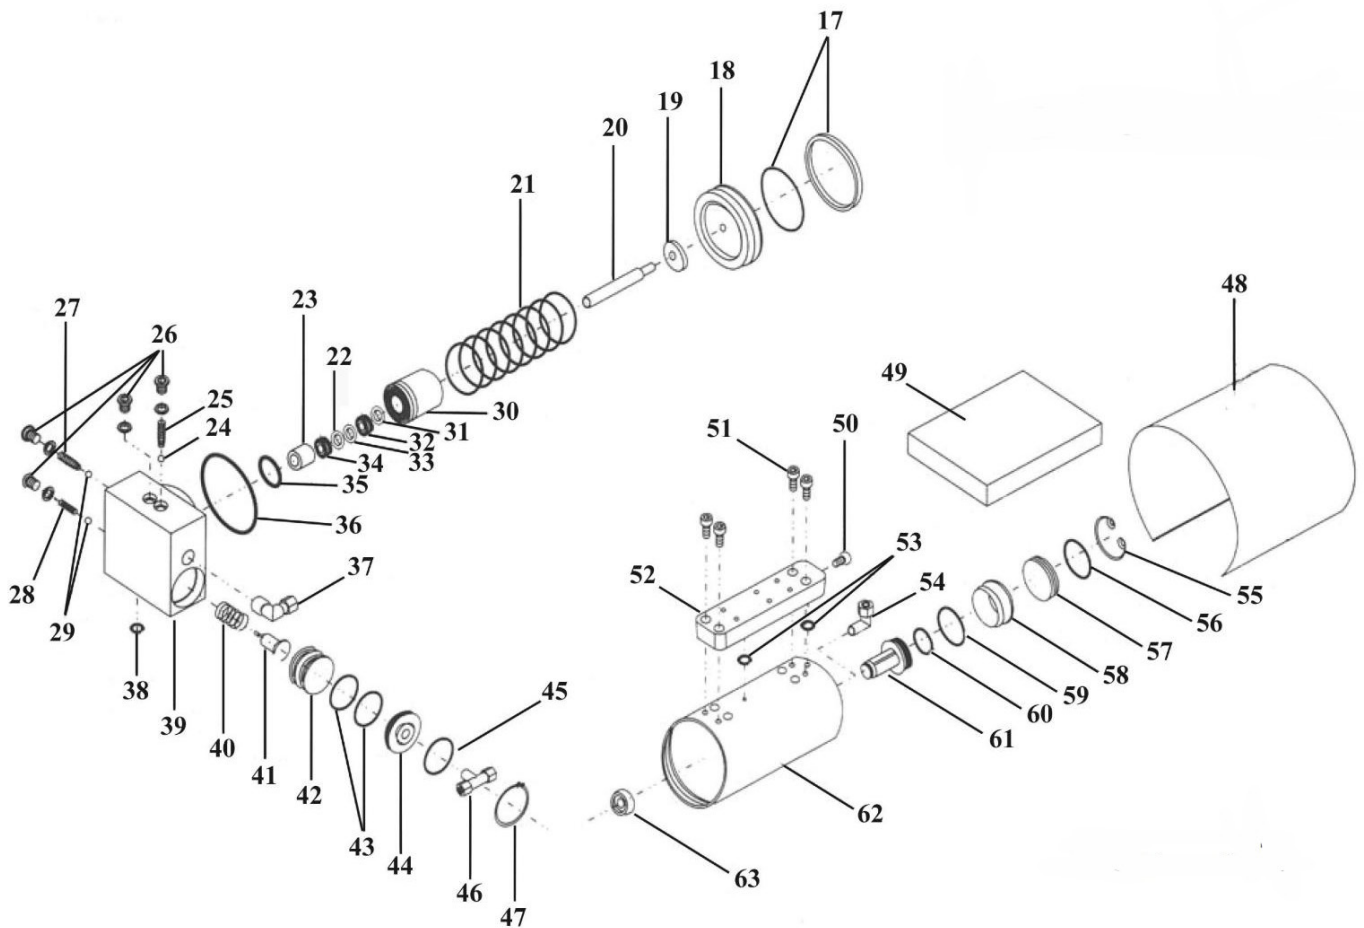

Parts Information:
Air Operated Jack 40tonne Telescopic -
Long Reach
Model No: YAJ20-40LR

NOTE: It is our policy to continually improve products and as such we reserve the right to alter data, specifications and component parts without prior notice.

01284 757500

01284 703534

sales@sealey.co.uk

www.sealey.co.uk

Parts Information:
Air Operated Jack 40tonne Telescopic - Long Reach
Model No: YAJ20-40LR

NOTE: It is our policy to continually improve products and as such we reserve the right to alter data, specifications and component parts without prior notice.

Item	Part No.	Description
50	YAJ20-40LR.50	SCREW
51	YAJ20-40LR.51	SCREW
52	YAJ20-40LR.52	EXHAUST COVER
53	YAJ20-40LR.53	O-RING
54	YAJ20-40.35	ELBOW
55	YAJ20-40LR.55	CLAMP SPRING
56	YAJ20-40LR.56	O-RING
57	YAJ20-40LR.57	END COVER
58	YAJ20-40LR.58	VALVE COVER
59	YAJ20-40LR.59	O-RING
60	YAJ20-40LR.60	O-RING
61	YAJ20-40LR.61	PISTON
62	YAJ20-40LR.62	AIR CYLINDER
63	YAJ20-40LR.63	RUBBER CAP
64	YAJ20-40.78	HANDLE
65	YAJ20-40LR.65	STRAIGHT PIN
66	YAJ20-40LR.66	O-RING
67	YAJ20-40LR.67	SPINDLE (c/w PIN)
68	YAJ20-40LR.68	VALVE BASE
69	YAJ20-40.83	SWITCH CAP
70	YAJ20-40LR.70	SPRING
71	YAJ20-40LR.71	VALVE BODY
72	YAJ20-40LR.72	O-RING
73	YAJ20-40LR.73	O-RING
74	YAJ20-40LR.74	VALVE BASE
75	YAJ20-40LR.75	SCREW
76	YAJ20-40LR.76	SWITCH SET
77	YAJ20-40LR.77	SCREW
78	YAJ20-40DC.99	ADAPTORS (45mm & 75mm)
79	YAJ20-40LR.79	TANK BODY
80	YAJ20-40LR.80	LIFTING HANDLE SET
81	YAJ20-40LR.81	ELBOW
82	YAJ20-40LR.82	AIR & OIL HOSE
83	YAJ20-40LR.83	ELBOW
84	YAJ20-40LR.84	PUMP ASS'Y
85	YAJ20-40LR.85	OIL CYLINDER ASS'Y
86	YAJ20-40LR.86	HANDLE GRIP
87	YAJ20-40LR.87	HANDLE
88	YAJ20-40LR.88	ELBOW
89	YAJ20-40LR.89	WHEEL AXLE
90	YAJ20-40LR.90	WHEEL, FIXED (C/W FIXINGS)(150x16x40)
91	YAJ20-40LR.91	SCREW
92	YAJ20-40LR.92	SCREW
93	YAJ20-40LR.93	O-RING
94	YAJ20-40LR.94	LOCK RING
--	YAJ20-40LR.QC	QUICK COUPLING (NOT SHOWN)
--	YAJ20-40LR.HC	HANDLE COMPLETE (NOT SHOWN)
--	YAJ20-40DC.99	ADAPTORS (45mm & 75mm) (NOT SHOWN)