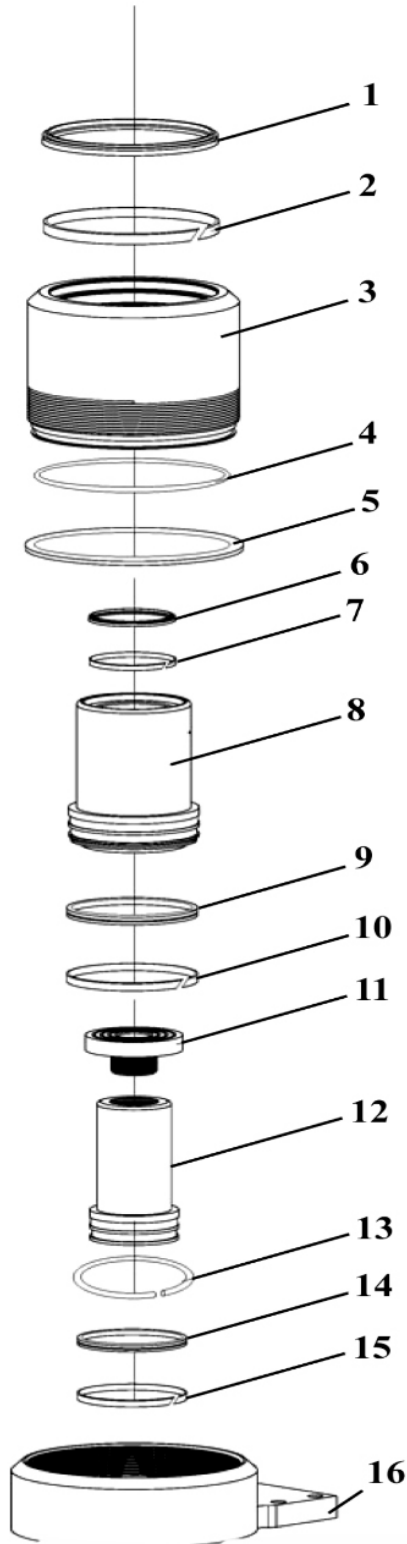

Parts Information:
Air Operated Jack 40tonne Telescopic -
Long Reach
Model No: YAJ20-40LR

NOTE: It is our policy to continually improve products and as such we reserve the right to alter data, specifications and component parts without prior notice.

01284 757500

01284 703534

sales@sealey.co.uk

www.sealey.co.uk

Parts Information:
Air Operated Jack 40tonne Telescopic - Long Reach
Model No: YAJ20-40LR

NOTE: It is our policy to continually improve products and as such we reserve the right to alter data, specifications and component parts without prior notice.

Item	Part No.	Description
50	YAJ20-40LR.50	SCREW
51	YAJ20-40LR.51	SCREW
52	YAJ20-40LR.52	EXHAUST COVER
53	YAJ20-40LR.53	O-RING
54	YAJ20-40.35	ELBOW
55	YAJ20-40LR.55	CLAMP SPRING
56	YAJ20-40LR.56	O-RING
57	YAJ20-40LR.57	END COVER
58	YAJ20-40LR.58	VALVE COVER
59	YAJ20-40LR.59	O-RING
60	YAJ20-40LR.60	O-RING
61	YAJ20-40LR.61	PISTON
62	YAJ20-40LR.62	AIR CYLINDER
63	YAJ20-40LR.63	RUBBER CAP
64	YAJ20-40.78	HANDLE
65	YAJ20-40LR.65	STRAIGHT PIN
66	YAJ20-40LR.66	O-RING
67	YAJ20-40LR.67	SPINDLE (c/w PIN)
68	YAJ20-40LR.68	VALVE BASE
69	YAJ20-40.83	SWITCH CAP
70	YAJ20-40LR.70	SPRING
71	YAJ20-40LR.71	VALVE BODY
72	YAJ20-40LR.72	O-RING
73	YAJ20-40LR.73	O-RING
74	YAJ20-40LR.74	VALVE BASE
75	YAJ20-40LR.75	SCREW
76	YAJ20-40LR.76	SWITCH SET
77	YAJ20-40LR.77	SCREW
78	YAJ20-40DC.99	ADAPTORS (45mm & 75mm)
79	YAJ20-40LR.79	TANK BODY
80	YAJ20-40LR.80	LIFTING HANDLE SET
81	YAJ20-40LR.81	ELBOW
82	YAJ20-40LR.82	AIR & OIL HOSE
83	YAJ20-40LR.83	ELBOW
84	YAJ20-40LR.84	PUMP ASS'Y
85	YAJ20-40LR.85	OIL CYLINDER ASS'Y
86	YAJ20-40LR.86	HANDLE GRIP
87	YAJ20-40LR.87	HANDLE
88	YAJ20-40LR.88	ELBOW
89	YAJ20-40LR.89	WHEEL AXLE
90	YAJ20-40LR.90	WHEEL, FIXED (C/W FIXINGS)(150x16x40)
91	YAJ20-40LR.91	SCREW
92	YAJ20-40LR.92	SCREW
93	YAJ20-40LR.93	O-RING
94	YAJ20-40LR.94	LOCK RING
--	YAJ20-40LR.QC	QUICK COUPLING (NOT SHOWN)
--	YAJ20-40LR.HC	HANDLE COMPLETE (NOT SHOWN)
--	YAJ20-40DC.99	ADAPTORS (45mm & 75mm) (NOT SHOWN)