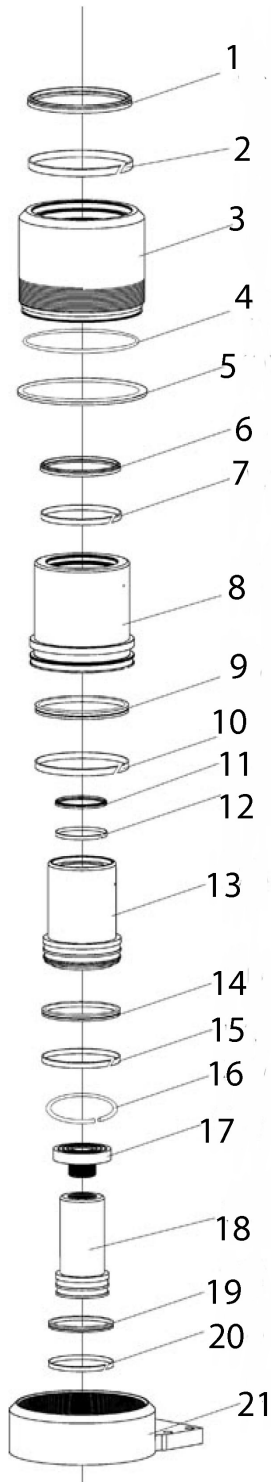

Parts Information:  
**Air Operated Jack 40tonne Telescopic -  
Long Reach/Low Entry  
Model No: YAJ10-40LELR**

**NOTE:** It is our policy to continually improve products and as such we reserve the right to alter data, specifications and component parts without prior notice.

01284 757500

01284 703534

sales@sealey.co.uk

www.sealey.co.uk

Parts Information:  
**Air Operated Jack 40tonne Telescopic -  
Long Reach/Low Entry**  
**Model No: YAJ10-40LELR**

**NOTE:** It is our policy to continually improve products and as such we reserve the right to alter data, specifications and component parts without prior notice.