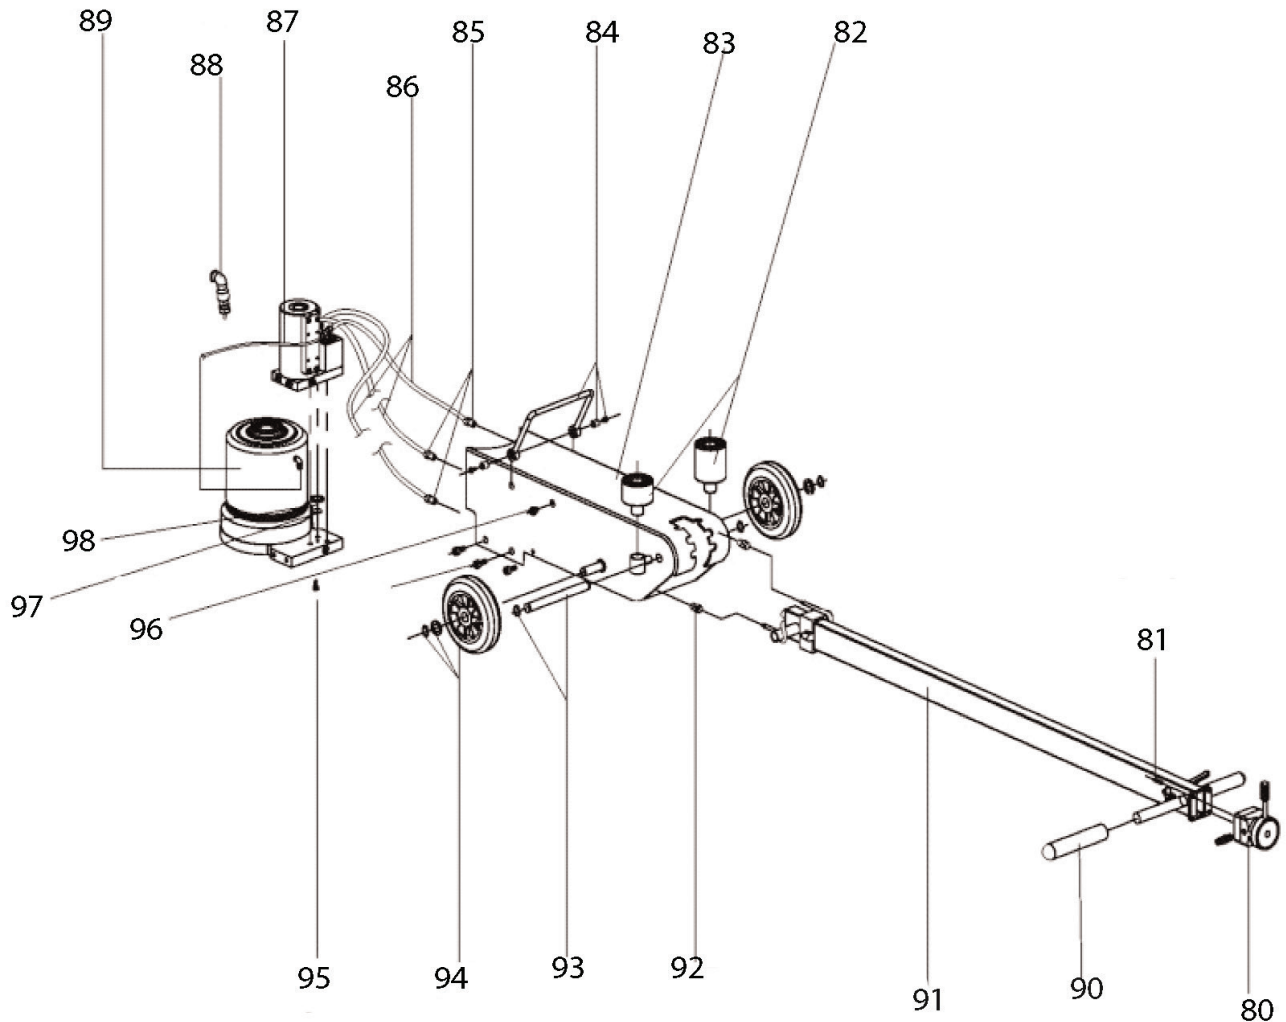

01284 757500

01284 703534

sales@sealey.co.uk

www.sealey.co.uk

Parts Information:  
**Air Operated Jack 40tonne Telescopic -  
Long Reach/Low Entry**  
**Model No: YAJ10-40LELR**

**NOTE:** It is our policy to continually improve products and as such we reserve the right to alter data, specifications and component parts without prior notice.