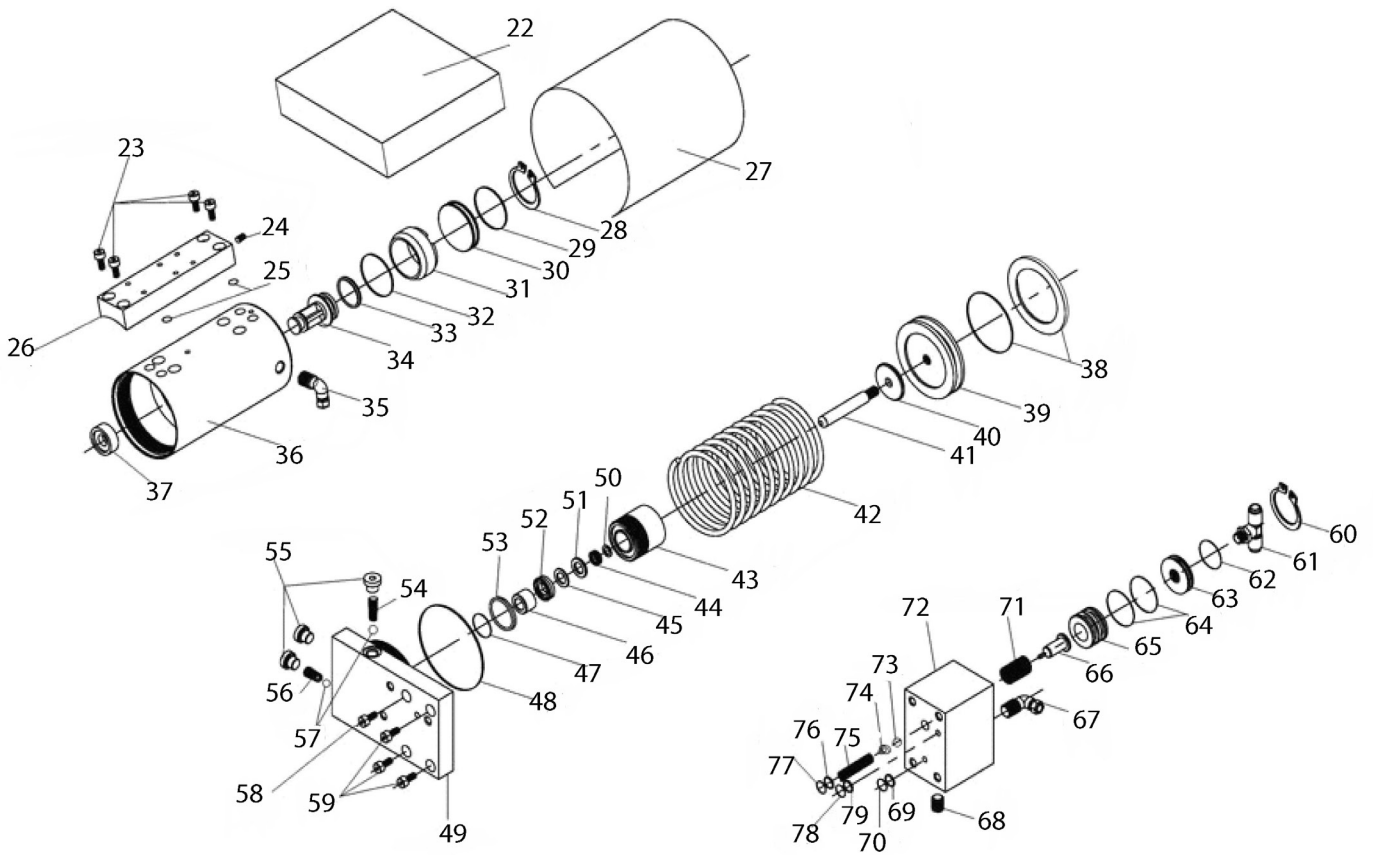

Parts Information:  
**Air Operated Jack 40tonne Telescopic -  
Long Reach/Low Entry  
Model No: YAJ10-40LELR**

**NOTE:** It is our policy to continually improve products and as such we reserve the right to alter data, specifications and component parts without prior notice.

01284 757500

01284 703534

sales@sealey.co.uk

www.sealey.co.uk

Parts Information:  
**Air Operated Jack 40tonne Telescopic -  
Long Reach/Low Entry**  
**Model No: YAJ10-40LELR**

**NOTE:** It is our policy to continually improve products and as such we reserve the right to alter data, specifications and component parts without prior notice.