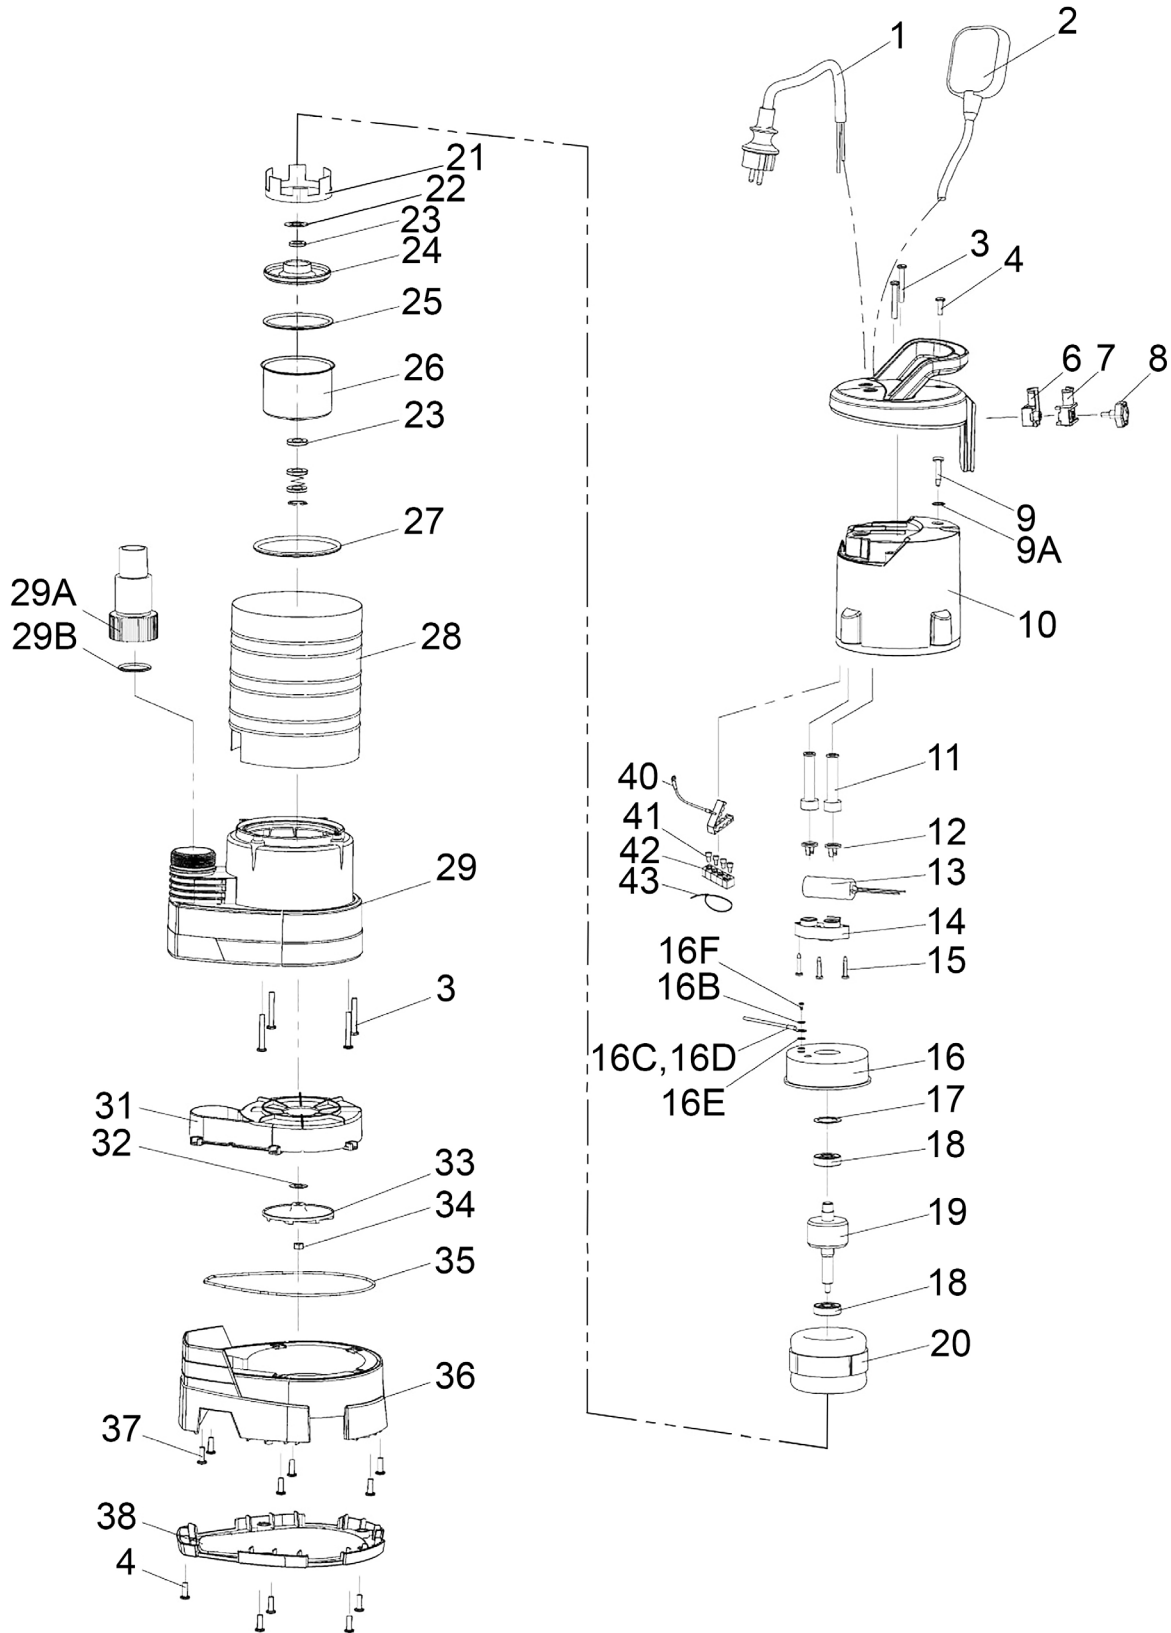

Parts Information:
Submersible Stainless Water Pump
Automatic Dirty Water 225L/min 230V
Model No: WPS225P

NOTE: It is our policy to continually improve products and as such we reserve the right to alter data, specifications and component parts without prior notice. There may be alternative versions of this product, please contact us should you require this information.

Item	Part No.	Description
1	WP08701001	Power Cable
2	WP014010011	Float switch (Green) 10A 250V IP68
3	WP845I	Self Tapping Screw ST4.2 x 32mm
4	WP845H	Self Tapping Screw ST4.2 x 18mm
6	WP01204003	Clip
7	WP01204004	Clip
8	WP06001002	Adjusting Knob Ø 29mm, M4 x 16mm
9	WP07802021	Screw
9A	WP05101079	O-Ring (6.46 x 3.44 x 1.51mm)
10	WP00301035	Rear Pump Casing
11	WP05201033	Cable Sheath
12	WP05602005	Cable Buckle
13	WP08401025	Capacitor 4µf
14	WP05501001	Cable Grip
15	WP07802018	Self-Tapping Screw
16	WP02602004	Aluminum Rear Cover
16B	WP934	Spring Washer
16C	WP08601001	Earth Wire (Yellow/Green)
16D	WP04102027	Plate
16E	WP86224	Washer
16F	WP818	Screw M4 x 8mm
17	WP03801001	Wave Washer
18	B/6201ZZ	Bearing 6201ZZ
19	WP0230100945	Rotor
20	WP02202007750	Stator
21	WP02005011	Bushing Ring