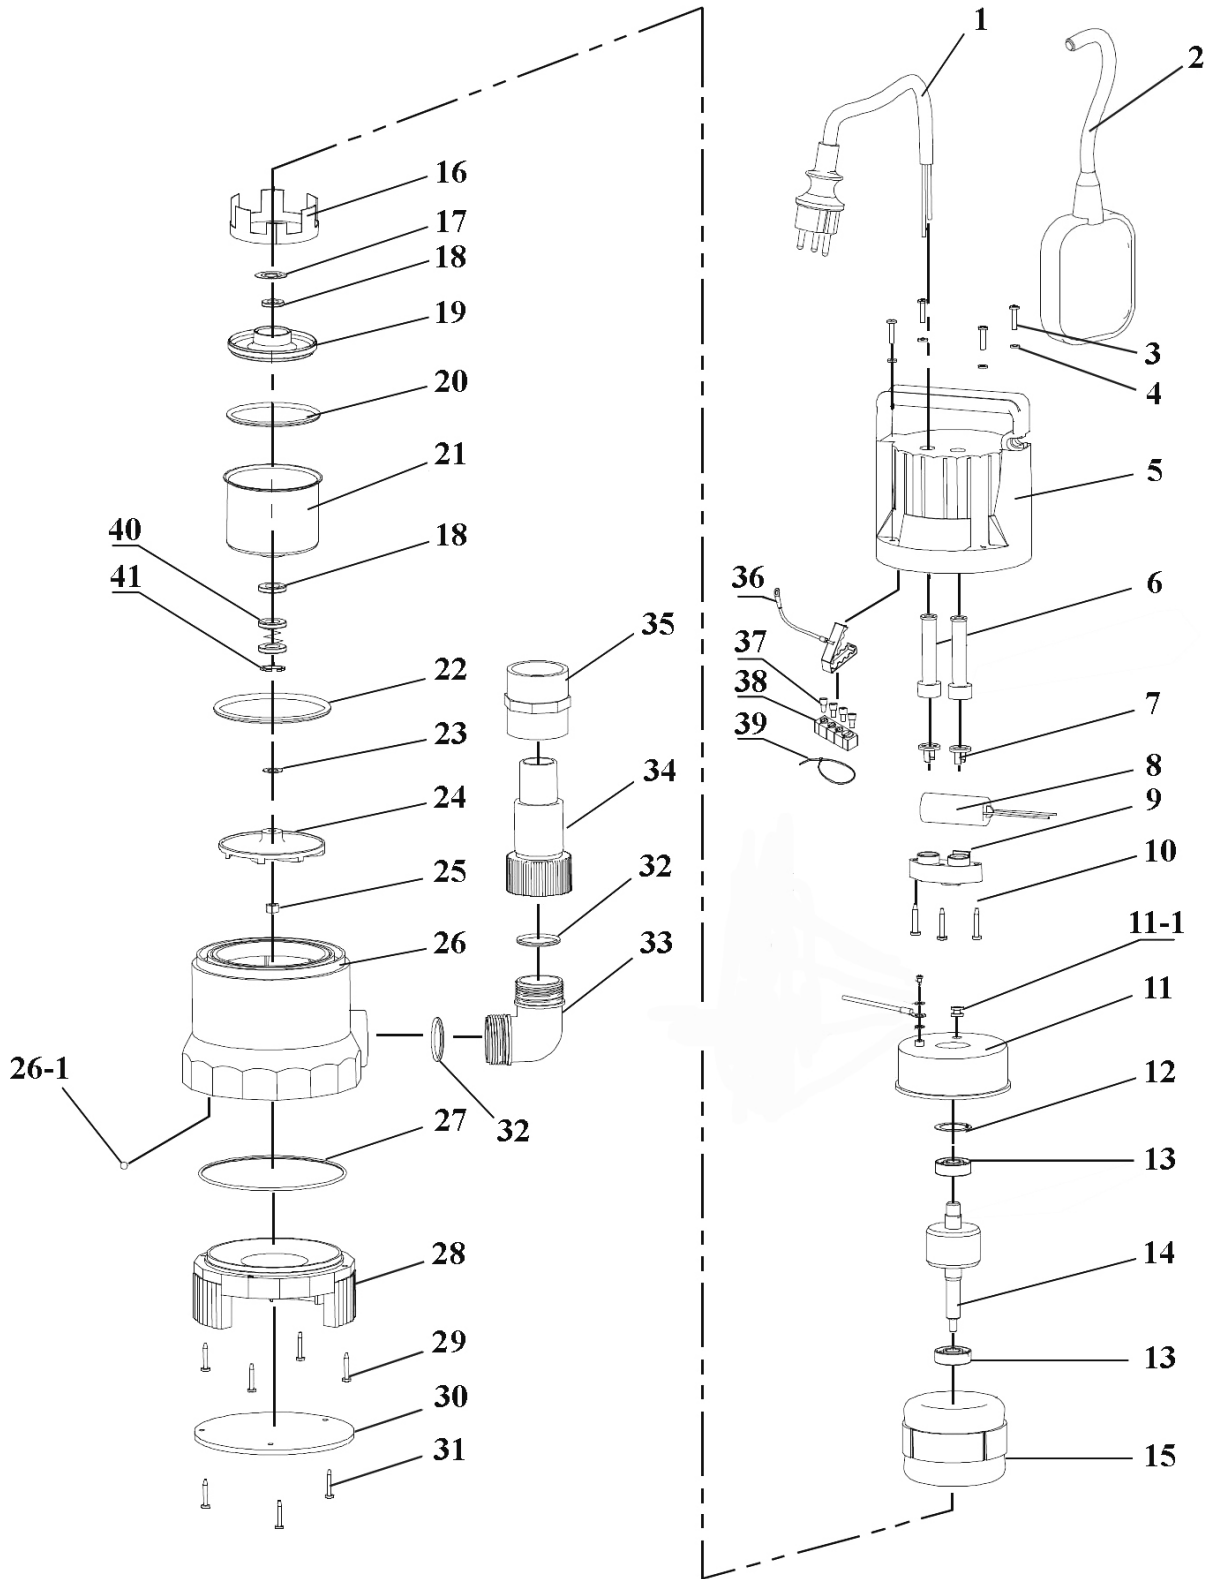

Parts Information:  
**Submersible Dirty Water Pump Automatic**  
217ltr/min 230V  
**Model No: WPD235A.V2**

**NOTE:** It is our policy to continually improve products and as such we reserve the right to alter data, specifications and component parts without prior notice.

01284 757500

01284 703534

sales@sealey.co.uk

www.sealey.co.uk

Parts Information:  
**Submersible Dirty Water Pump Automatic**  
**217ltr/min 230V**  
**Model No: WPD235A.V2**

1	WP08701001	POWER CABLE
2	WPC235AV2.02	FLOAT SWITCH
3	WPD235AV2.03	SELF-TAPPING SCREW (4.5x30)
4	WP03802031	WASHER
5	WP00302015	REAR PUMP CASING
6	WP05201036	CABLE SHEATH
7	WP05602008	CABLE BUCKLE
8	WPD235AV2.08	CAPACITOR 8uF
9	WP05501001	CABLE GRIP
10	WP07802018	SELF-TAPPING SCREW
11	WPD235AV2.11	REAR COVER
12	WP03801001	WAVE WASHER
13	B/6201ZZ	BEARING 6201ZZ
14	WPD235AV2.14	ROTOR
15	WP02202007	STATOR
16	WPC235V2.16	BUSHING
17	WP03802023	WASHER
18	WPD235AV2.18	SEAL
19	WP04204001	ALUMINUM BUSHING
20	WPD235AV2.20	O-RING
21	WP02501054	FRONT COVER
22	WP05101010	O-RING

Item	Part No.	Description
23	RW825.S	REPAIR WASHER M8x25 (SINGLE)
24	WPD235AV2.24	IMPELLER
25	SN8.S	STEEL NUT M8 ZINC DIN934 (SINGLE)
26	WPD235AV2.26	PUMP BODY
27	WPD235AV2.27	O-RING
28	WPD235AV2.28	BASE
29	WP845	RD HEAD S/T SCREW M4X24
30	WPD235AV2.30	BASE PLATE
31	SM1302.74	SCREW (ST4.2x13)
32	WP05101006	O-RING
33	WPC250.31	ELBOW
34	WPD235AV2.34	OUTLET CONNECTOR
35	WP03003001	JOINT
36	WP04105011	COVER
37	WP04101001	NYLON SAFETY PRESS LINE CAP
38	WP03203012	RUBBER CLIP
39	WP08501001	CABLE TIE
40	WP06101007	MECHANICAL SEAL
41	WPD235AV2.41	BLOCK