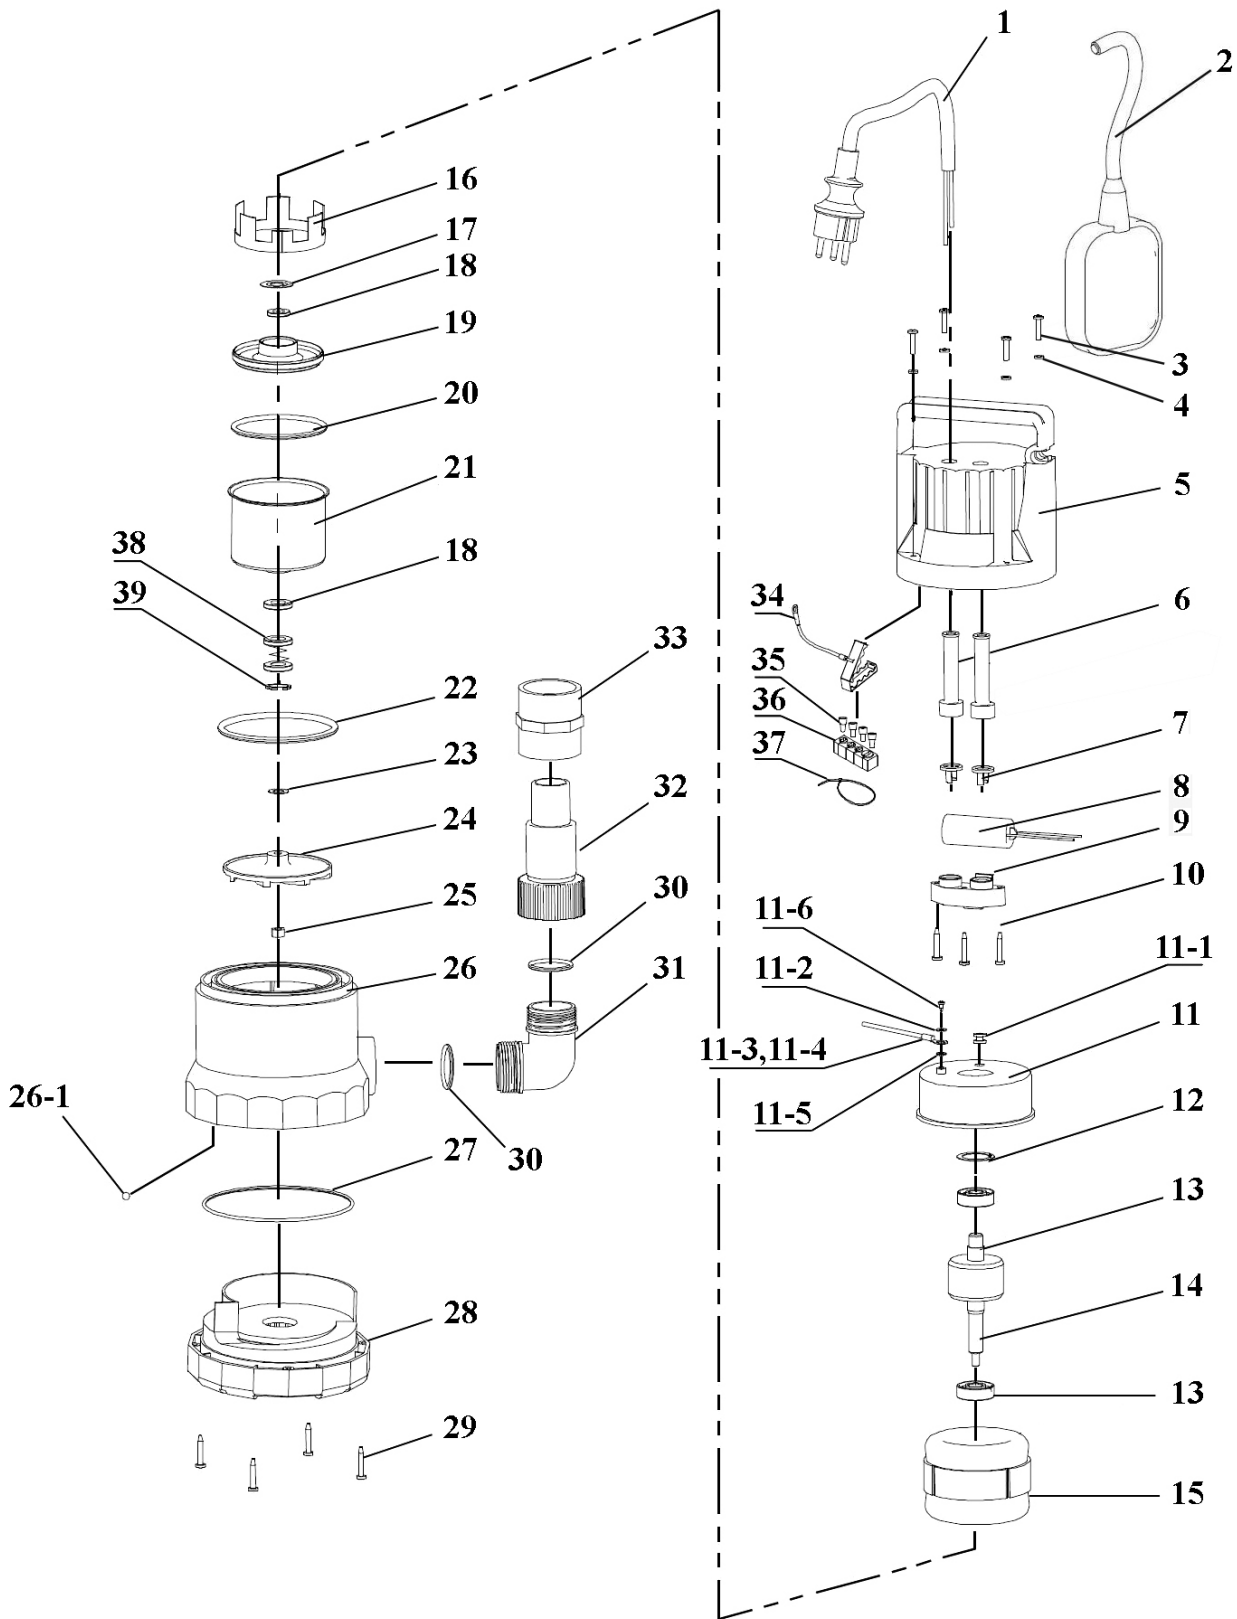

Parts Information:  
**Submersible Water Pump Automatic**  
**250ltr/min 230V**  
**Model No: WPC250A**

**NOTE:** It is our policy to continually improve products and as such we reserve the right to alter data, specifications and component parts without prior notice.

01284 757500

01284 703534

sales@sealey.co.uk

www.sealey.co.uk

Parts Information:  
**Submersible Water Pump Automatic**  
**250ltr/min 230V**  
**Model No: WPC250A**

1	WP08701001	POWER CABLE
2	WPC250A.02	FLOAT SWITCH
3	WPC250.02	RD HEAD S/T SCREW M4X22
4	FWM4.S	FLAT WASHER M4 SINGLE
5	WPC250.04	REAR PUMP HOUSING
--	WPC250.04-1	HANDLE COVER (NOT SHOWN)
--	WPD235AV2.05B	REAR PUMP HOUSING (NOT SHOWN)
6	WP05201036	CABLE SHEATH
7	WP05602008	CABLE BUCKLE
8	WPC250.08	CAPACITOR 16uF
9	WP05501001	CABLE GRIP
10	WP07802018	SELF-TAPPING SCREW
11	WP02602004	ALUMINUM REAR COVER
11.1	WP05202003	WIRE SHEATH
11.2	WPC250.11-2	WASHER
11.3	WP08601010	WIRE
11.4	WP04102006	PLATE
11.5	WPC250.11-5	WASHER
11.6	WP818	SCREW M4X8
12	WP03801001	WAVE WASHER
13	B/6201ZZ	BEARING 6201ZZ
14	WPC250.14	ROTOR
15	WPC250.15	STATOR
16	WPC250.16	BUSHING
17	WP03802023	WASHER
18	WPC250.18	SEAL

Item	Part No.	Description
19	WP04204001	ALUMINUM BUSHING
20	WPC250.20	O-RING
21	WPC250.21	FRONT COVER
22	WPC250.22	O-RING
23	WPC250.23	ADJUSTABLE WASHER
--	WPC250.23-1	ADJUSTABLE WASHER (NOT SHOWN)
24	WPC250.24	IMPELLER
25	NLN8.S	NYLOC NUT M8 ZINC DIN 985 (SINGLE)
26	WPC250.26	PUMP BODY
--	WP3086	STEEL BALL (NOT SHOWN)
27	WPC250.27	O-RING
28	WPC250.28	BASE
29	WPC100.V2-16	RD HEAD S/T SCREW M4X30
30	WPC250.30	O-RING
31	WPC250.31	ELBOW
32	WPC250.32	OUTLET CONNECTOR
33	WPC250.33	FLEXIBLE CONNECTOR
34	WP04105006	GROUND COVER
35	WP04101001	NYLON SAFETY PRESS LINE CAP
--	WP04101003	NYLON SAFETY PRESS LINE CAP (NOT SHOWN)
36	WP03203012	RUBBER CLIP
37	WP08501001	CABLE TIE
38	WP06101007	MECHANICAL SEAL
39	WPC250.39	BLOCK