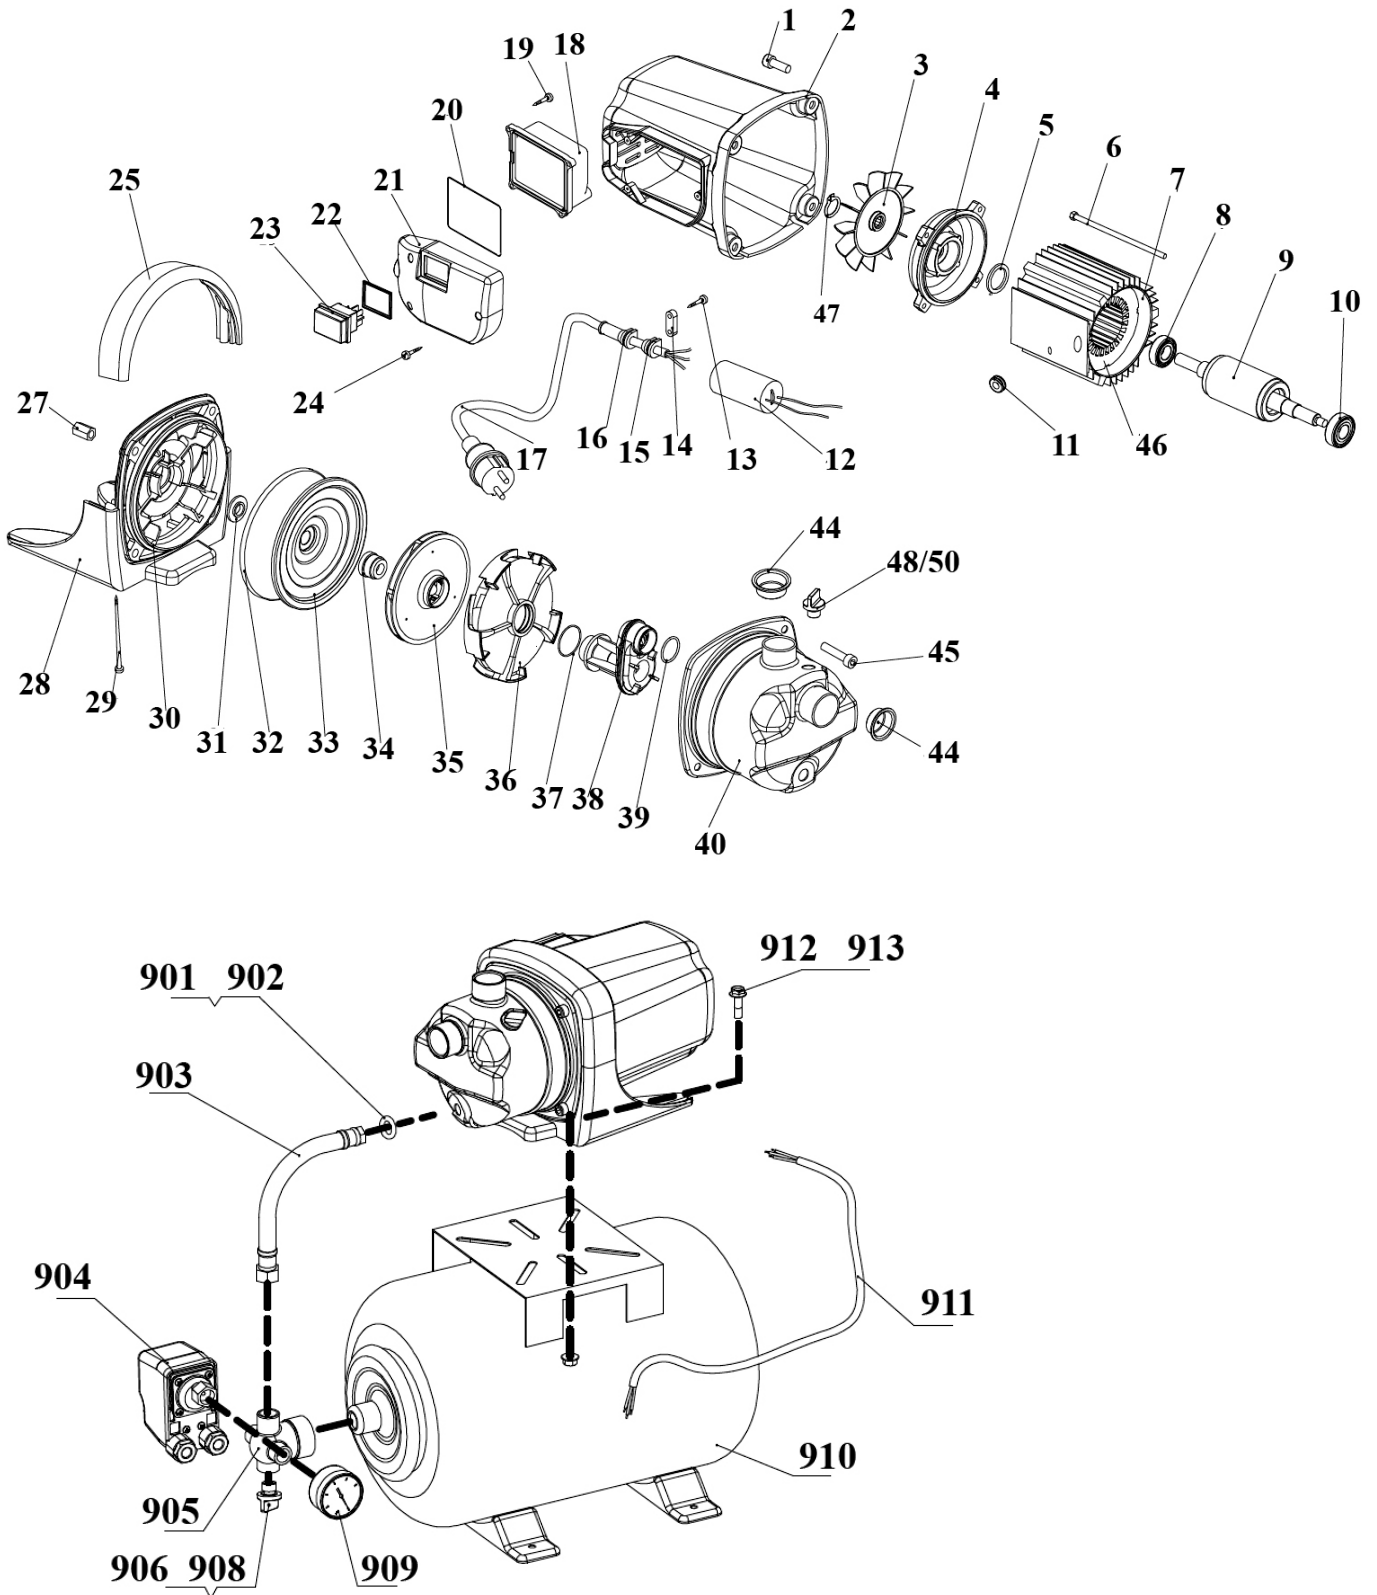

Parts Information:
Surface Mounting Booster Pump Stainless Steel 62ltr/min 230V
Model No: WPB062S

NOTE: It is our policy to continually improve products and as such we reserve the right to alter data, specifications and component parts without prior notice.

Item	Part No.	Description
1	WP70812	SCREW (M8x12)
2	WP03401001	MOTOR COVER
3	WP03501001	FAN
4	WP02603002	REAR COVER
5	WP03801001	WAVE WASHER
6	WP5780A	BOLT M5 X 145
7	WP02402004	ALUMINUM CASING
8	B/6201ZZ	BEARING 6201ZZ
9	WP02303005	ROTOR
10	B/6202ZZ	BEARING 6202ZZ
11	WP05202010	WIRE SHEATH
12	WP08401001A	CAPACITOR 20UF
13	WP07802015	SELF-TAPPING SCREW
14	WP05501003	CABLE GRIP
15	WP05201007	CABLE GRIP
16	WP05201020	CABLE GRIP
17	WP08703004	POWER CABLE
18	WP07101002	WATERPROOF COVER
19	WP07802028	SELF TAPPING SCREW
20	WP05101025	O-RING
21	WP04501001	SIDE COVER
22	WP03203001	SEALING WASHER
23	WP01405007	WATERPROOF SWITCH
24	WP845D	SELF TAPPING SCREW ST3.5X20
25	WP00201005	HANDLE
26	WP07601001	HEX NUT
28	WP00605001	BASE
29	WP845E	SELF TAPPING SCREW ST4.2X113
30	WP02504007	FRONT COVER
31	WP05901001	BUSHING

Item	Part No.	Description
32	WP05101024	O-RING
33	WP04902005	SEALING PAD
34	WP06102002	MECHANICAL SEAL
35	WP00904008	IMPELLER
36	WP03601018	DIFFUSER PLATE KIT
37	WP05101004	O-RING
38	WP05003002	DIFFUSER
39	WP05101030	O-RING
40	WP03302001	PUMP HEAD
44	WP04701001	DUST COVER
45	WP70820	SCREW M8X20
46	WP02206005	STATOR
47	WP894112	CHECKED RING
48	WP07901003	VALVE COVER
50	WP05101087	O-RING
901	WP05101027	O-RING
902	WP04301002	SEAL BUSHING
903	WP02003005	CONNECTING HOSE
904	WP01407001	MECHANICAL PRESSURE SWITCH
905	WP07401001	BRASS FITTING
906	WP07901003	VALVE COVER
908	WP05101087	O-RING
909	WP01601001A	PRESSURE GAUGE
910	WP04006004	PRESSURE TANK
911	WP01809001	CABLE
912	WP5789	BOLT (M8x30)
913	SN8.S	STEEL NUT M8 ZINC DIN934 (SINGLE)
--	WP00703004	BASE PLATE (NOT SHOWN)
--	WP01801013	OUTLET ELBOW CONNECTOR (NOT SHOWN)