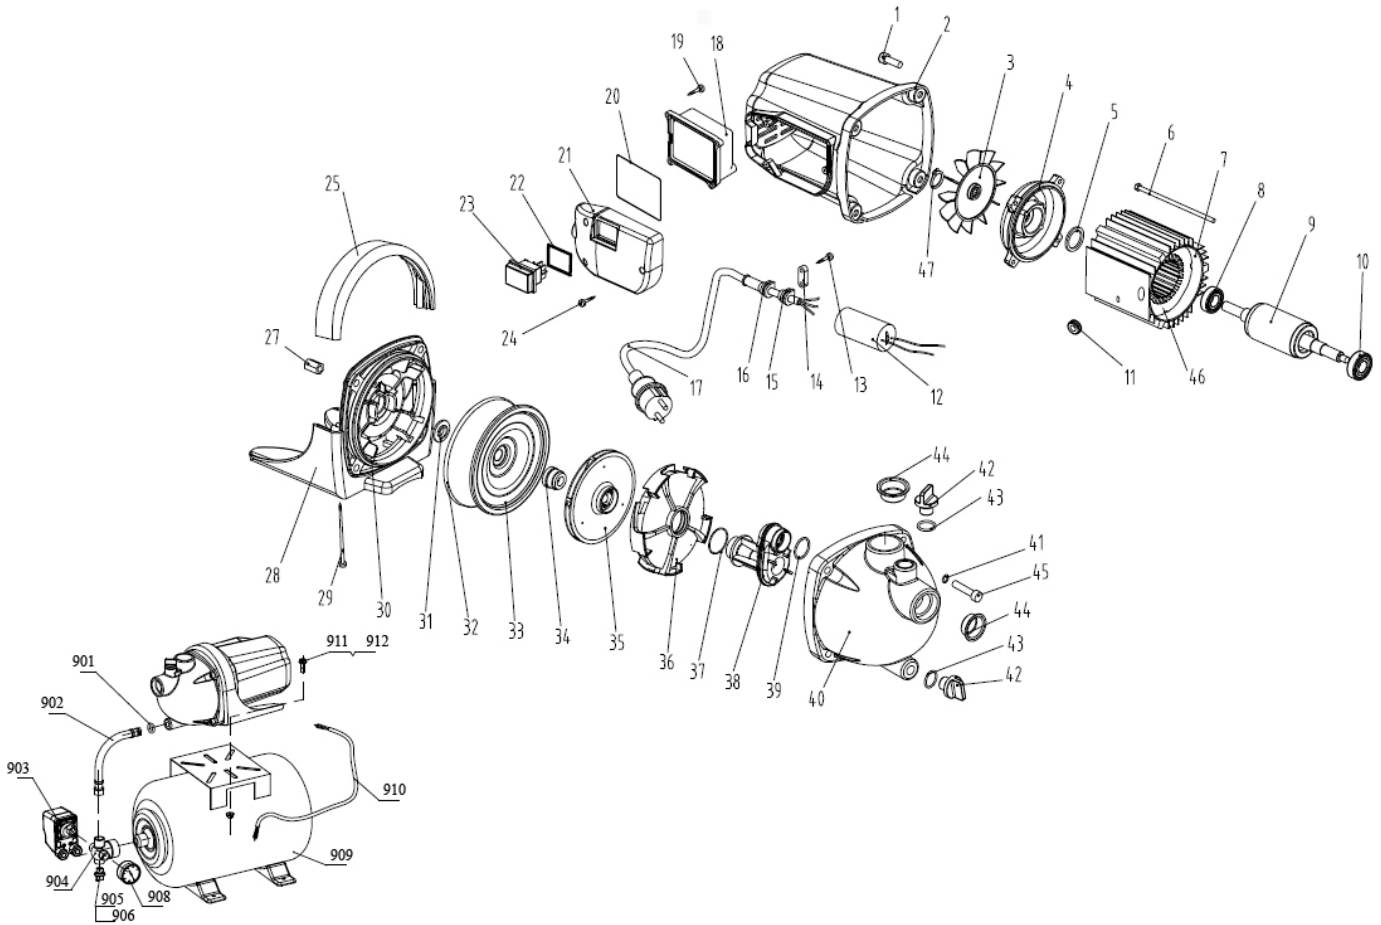

Parts Information:
**Surface Mounting Booster Pump 50ltr/min
230V
Model No: WPB050**

NOTE: It is our policy to continually improve products and as such we reserve the right to alter data, specifications and component parts without prior notice.

01284 757500

01284 703534

sales@sealey.co.uk

www.sealey.co.uk

Parts Information:
**Surface Mounting Booster Pump 50ltr/min
230V
Model No: WPB050**

1	WP70812	SCREW (M8x12)
2	WP03401001	MOTOR COVER
3	WP03501001	FAN
4	WP02603002	REAR COVER
5	WP03801001	WAVE WASHER
6	WP5780	BOLT M5 X 125
7	WP02402002	ALUMINIUM CASING
8	B/6201ZZ	BEARING 6201ZZ
9	WP02303001420	ROTOR
10	B/6202ZZ	BEARING 6202ZZ
11	WP05202010	WIRE SHEATH
12	WP0840100112	12uF CAPACITOR
13	WP07802015	SELF-TAPPING SCREW
14	WP05501003	CABLE GRIP
15	WP05201007	CABLE GRIP
16	WP05201020	CABLE GRIP
17	WP08703004	POWER CABLE
18	WP07101002	WATERPROOF COVER
19	WP07802028	SELF TAPPING SCREW
20	WP05101025	O-RING
21	WP04501001	SIDE COVER
22	WP03203001	SEALING WASHER
23	WP01405007	WATERPROOF SWITCH
24	WP845D	SELF TAPPING SCREW ST3.5X20
25	WP00201005	HANDLE
27	WP07601001	HEX NUT
28	WP00605001	BASE
29	WP845E	SELF TAPPING SCREW ST4.2X113
30	WP02504005	FRONT COVER
31	WP05901001	BUSHING

Item	Part No.	Description
32	WP05101024	O-RING
33	WP04901011	SEALING PAD
34	WP06102002	MECHANICAL SEAL
35	WP00904010	IMPELLER
36	WP03601018	DIFFUSER PLATE KIT
37	WP05101004	O-RING
38	WP05003024	DIFFUSER
39	WP05101030	O-RING
40	WP03301012	PUMP HEAD
41	WP9718	WASHER
42	WP07902001	VALVE COVER
43	WP05101133	O-RING
44	WP04701001	DUST COVER
45	WP70835	SCREW M8X35
46	WP02206001	STATOR
47	WP894112	CHECKED RING
901	WP05101133	O-RING
902	WP02003005	CONNECTING HOSE
903	WP01407018	PRESSURE SWITCH
904	WP07401001	BRASS FITTING
905	WP07901003	VALVE COVER
906	WP05101087	O-RING
908	WP01601001	HANDLE
909	WP04006002	PRESSURE TANK
910	WP01801001	CABLE
911	WP5789A	BOLT M8X40
912	SN8.S	STEEL NUT M8 ZINC DIN934 (SINGLE)
--	WP01801013	OUTLET ELBOW CONNECTOR (NOT SHOWN)