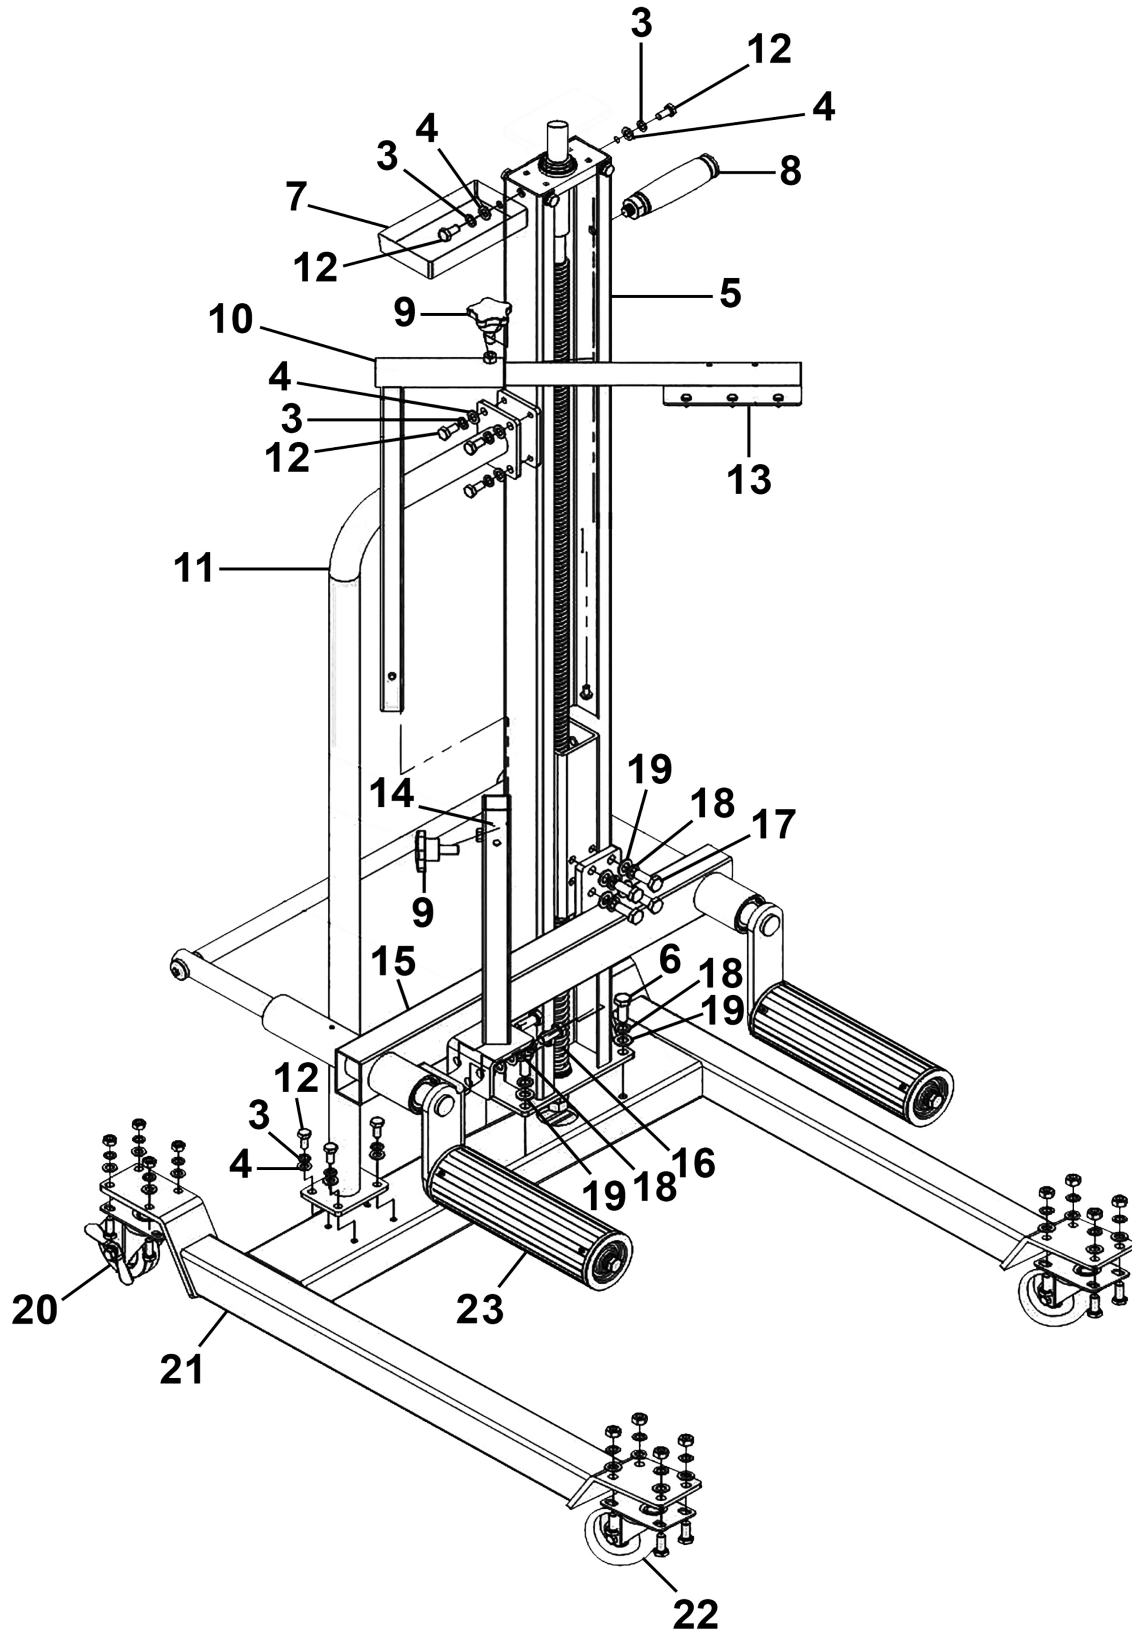

Parts Information:  
Quick Lift Wheel Removal/Lifter Trolley  
50kg  
Model No: WD50QLS

**NOTE:** It is our policy to continually improve products and as such we reserve the right to alter data, specifications and component parts without prior notice. There may be alternative versions of this product, please contact us should you require this information.

Parts Information:  
**Quick Lift Wheel Removal/Lifter Trolley**  
**50kg**  
**Model No: WD50QLS**

Item	Part No.	Description	Qty
3	SWM8.S	Spring Washer M8 Zinc	3
4	FWM8.S	Flat Washer M8 Zinc	3
5	WD50QLS-05	Main Upright Assembly	1
6	SS1025.S	Hex Head Set Screw M10 X 25 Zinc	4
7	WD50QLS-07	Tool Tray	1
8	WD50QLS-08	Side Handle	1
9	WD50QLS-09	Knob, Plastic, Knurled	2
10	WD50QLS-10	Tyre Holder Upright	1
11	WD50QLS-11	Main Steering Handle	1
12	SS816.S	Hex Head Set Screw M8 X 16 Zinc	9
13	WD50QLS-13	Tyre Holder	1

Item	Part No.	Description	Qty
14	WD50QLS-14	Socket for Tyre Holder	1
15	WD50QLS-15	Lift Arm Assembly	1
16	SS1025.S	Hex Head Set Screw M10 X 25 Zinc	3
17	SS1035.S	Hex Head Set Screw M10 X 35 Zinc	4
18	SWM10.S	Spring Washer M10 Zinc	11
19	FWM10.S	Flat Washer M10 Zinc	11
20	WD50QLS-20	Locking Castor	2
21	WD50QLS-21	Frame Base	1
22	WD50QLS-22	Fixed Castor	2
23	WD50QLS-23	Roller Assembly	2