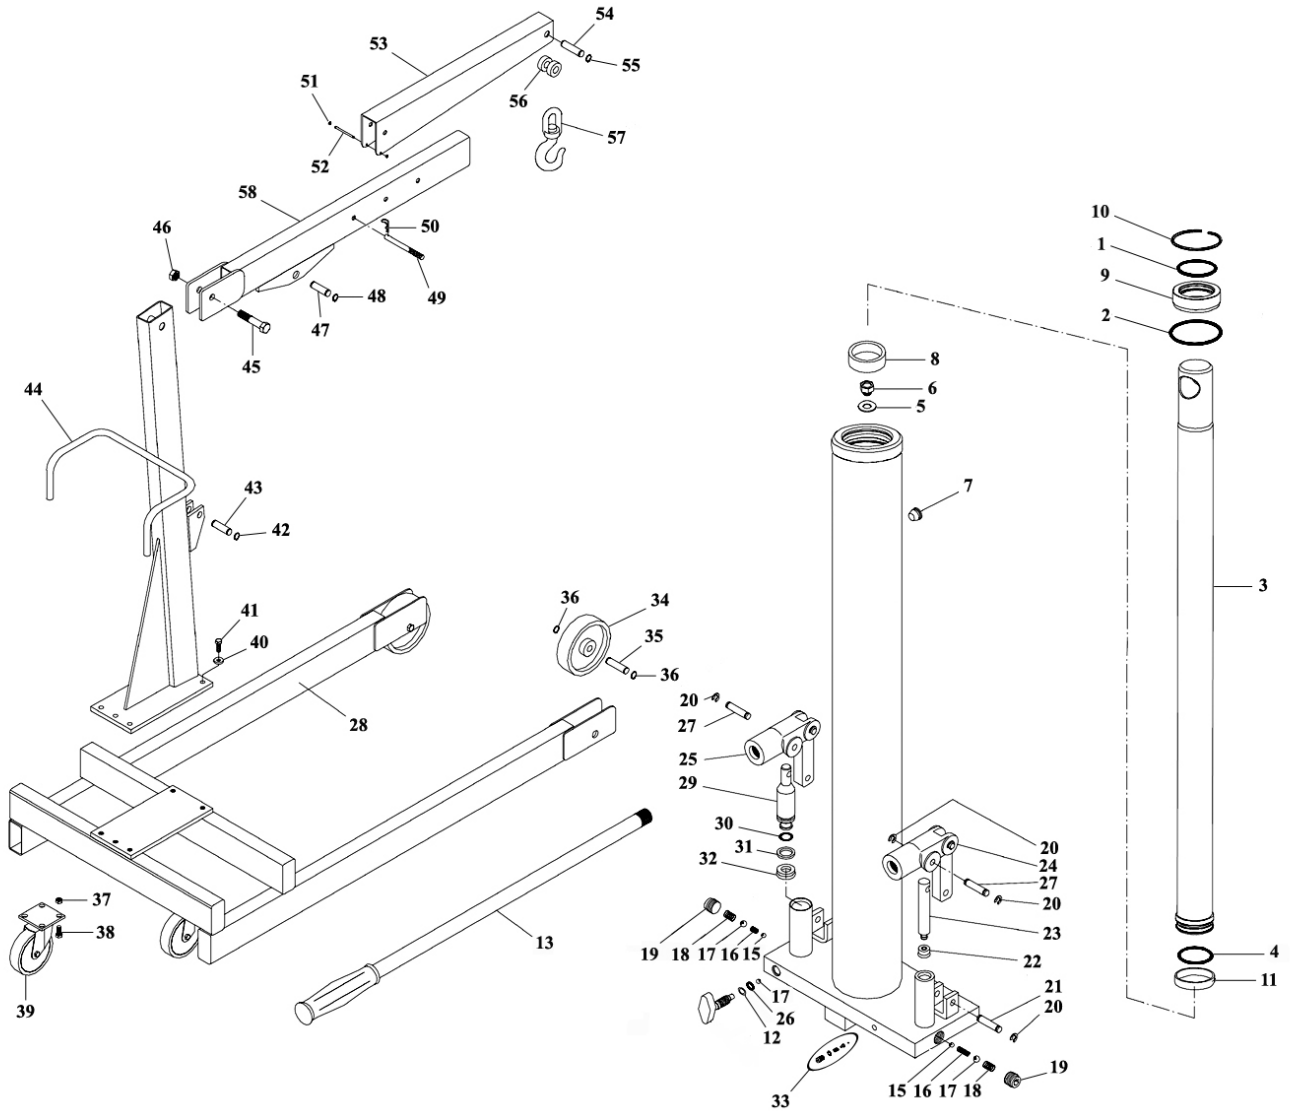

Parts Information:
Fixed Frame Industrial Crane 3tonne
Model No: WD302.V2

NOTE: It is our policy to continually improve products and as such we reserve the right to alter data, specifications and component parts without prior notice.

01284 757500

01284 703534

sales@sealey.co.uk

www.sealey.co.uk

Parts Information:
Fixed Frame Industrial Crane 3tonne
Model No: WD302.V2

Item	Part No.	Description
1	MGH-12-1131	O-Ring
2	MGT-5/1136	O-Ring
3	NC-30/1105	Piston
4	MG-12/1134	O-Ring
5	TJ-2/1120	Copper Sealing Ring
6	SR700-C42	Nut
7	ME-12001/1139	Filler Plug
8	NC-30A-2124	Guide
9	NC-30A-1499	Piston Guide
10	MG-15/1361	Ring
11	MG-15/1164	Ring
12	BKN-05/1128	Seal Ring
13	BM-3-C21M	Pumping Handle
15	SB-5.6	Steel Ball 5.6mm
16	ME-1501/1161	Spring
17	SB-8.0	Steel Ball 8.0mm
18	ME-1501/1162	Spring
19	Y-2/1160	Screw
20	MB-22-A/1286	Circlip
21	PH-5/1344	Axle
22	TJ-2/1133	Seal
23	MGG-500/1110	Pump Piston
24	PH-5/1111	Joint
25	PH-5/1112	Handle Socket
26	BKN-05/1130	O-Ring
27	B-3/1344	Axle
28	NC-30-C4	Frame
29	NC-30/1478	Pump Piston
30	TR-2/1289	O-Ring
31	EF-1200/1127	Ring

Item	Part No.	Description
32	ME-1501/1134	Seal (22x12.5x7)
33	MG-2/C9	Safety Valve
34	NC-30/1213	Wheel 245x54x25
35	NC-30/1190	Axle
36	MB-34-B/1343	Retainer Ring
37	NLN10.S	Nyloc Nut M10 Zinc (Single)
38	EH-10/1742	Screw
39	NC-30/1214	Wheel,Castor (198x18x51x240)
40	FWM20.S	Flat Washer M20 Single
41	NC-30/1670	Bolt m20 x 40
42	MI-10/1377	Retainer Ring
43	PH-15/1141	Axle
44	NC-30/1155	Handle Bar
45	NC-30/1191	Bolt m24x130
46	NLN22.S	Nyloc Nut M22 Zinc Din 985 (Single)
47	PTF-1000/1194	Axle
48	MI-10/1377	Retainer Ring
49	PH-15/1121	Axle
50	MI-5/1159	Retaining Pin
51	ME-1501/1286	Circlip
52	NC-30/1314	Axle
53	NC-30/C50M	Arm Extension
54	NC-30/1141	Axle
55	MI-10/1377	Retainer Ring
56	NC-30/1407	Heavy Metal Collar
57	NC-30/1166	Hook
58	NC-30-C3M	Arm
--	RHC-30	Repair Kit (NOT SHOWN)
--	RNC-30A	Repair Kit (Mid 2012-Present) (NOT SHOWN)
--	NC-30/C2	Hydraulic Unit (NOT SHOWN)