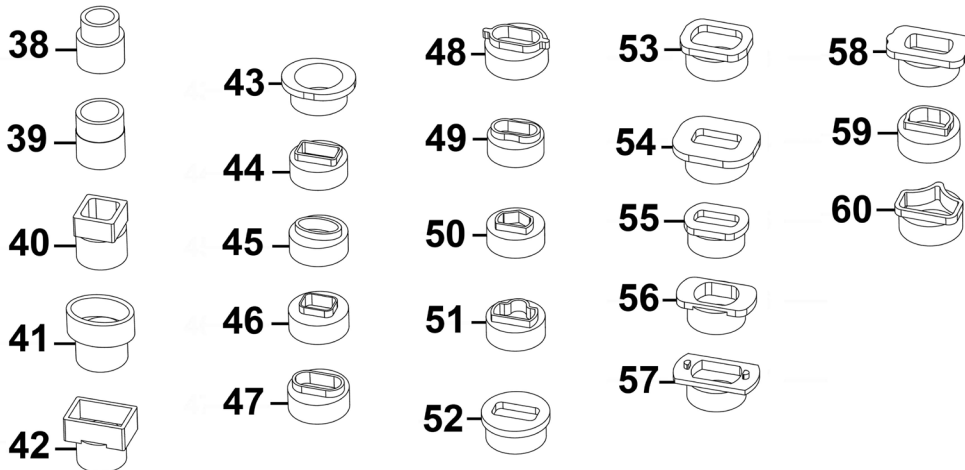

Parts Information:
Walnut Blaster 30L Capacity
Model No: VSWB30

Item	Part No.	Description	Qty
32	VSWB30-32	Walnut Sandblasting Nozzle	1
33	VSWB30-33	Walnut Sandblasting Nozzle Tube	2
34	VSWB30-34	Safety Goggles	1
35	VSWB30-35	Curved Joint	2
36	VSWB30-36	Walnut Abrasive Outlet Pipe	1
37	VSWB30-37	Walnut Abrasive Suction Hose	1