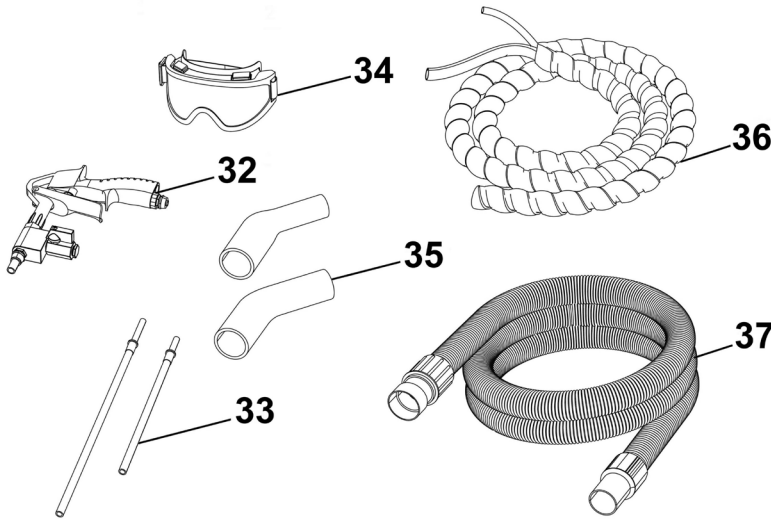

Item	Part No.	Description	Qty
32	VSWB30-32	Walnut Sandblasting Nozzle	1
33	VSWB30-33	Walnut Sandblasting Nozzle Tube	2
34	VSWB30-34	Safety Goggles	1
35	VSWB30-35	Curved Joint	2
36	VSWB30-36	Walnut Abrasive Outlet Pipe	1
37	VSWB30-37	Walnut Abrasive Suction Hose	1