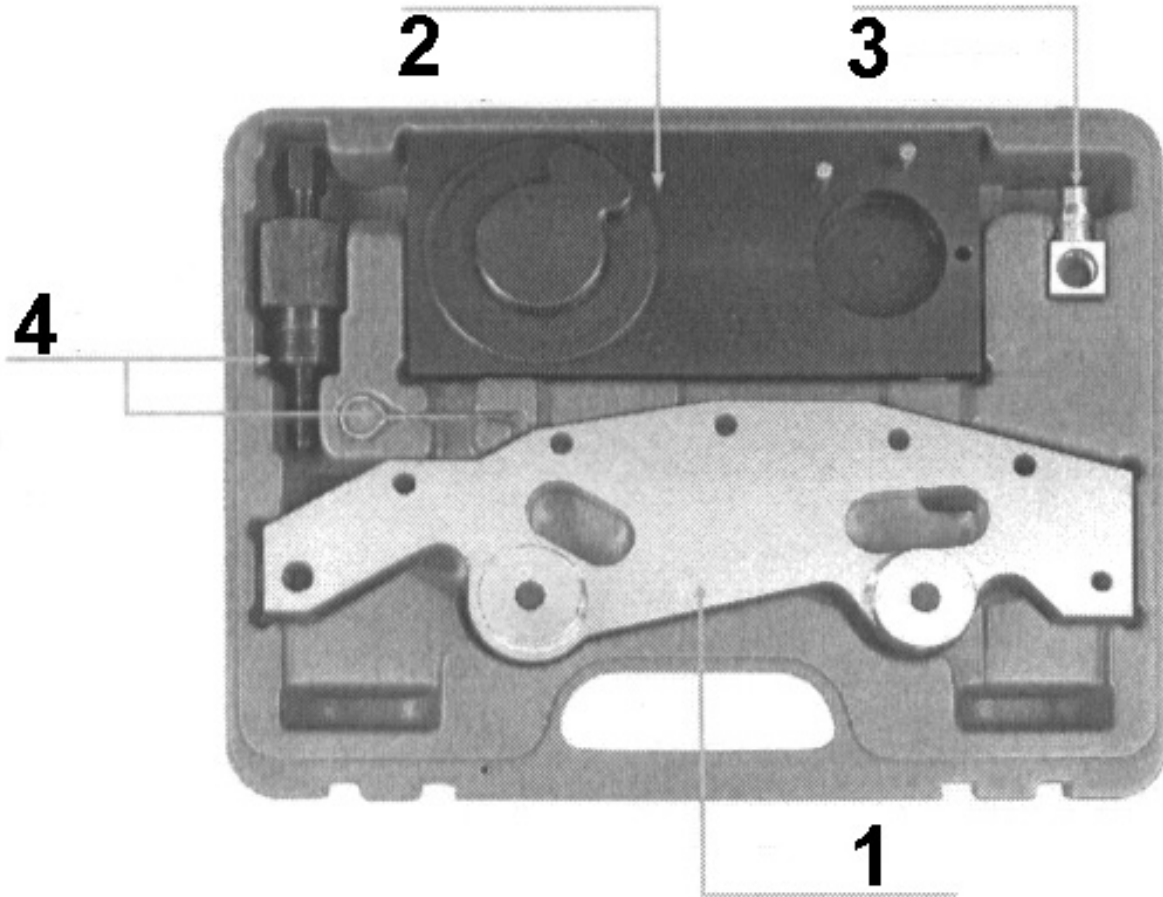

Parts Information:
Petrol Engine S/L Kit - BMW M52/M54/
M56- Chain
Model No: VSE134

| Item | Part No. | Description |
|------|-----------|-----------------------|
| 1 | VSE134-01 | Aluminium plate |
| 2 | VSE134-02 | Plastic locking block |

| Item | Part No. | Description |
|------|-----------|---------------------|
| 3 | VSE134-03 | Air connection tool |
| 4 | VSE134-04 | Special tool |

NOTE: It is our policy to continually improve products and as such we reserve the right to alter data, specifications and component parts without prior notice.