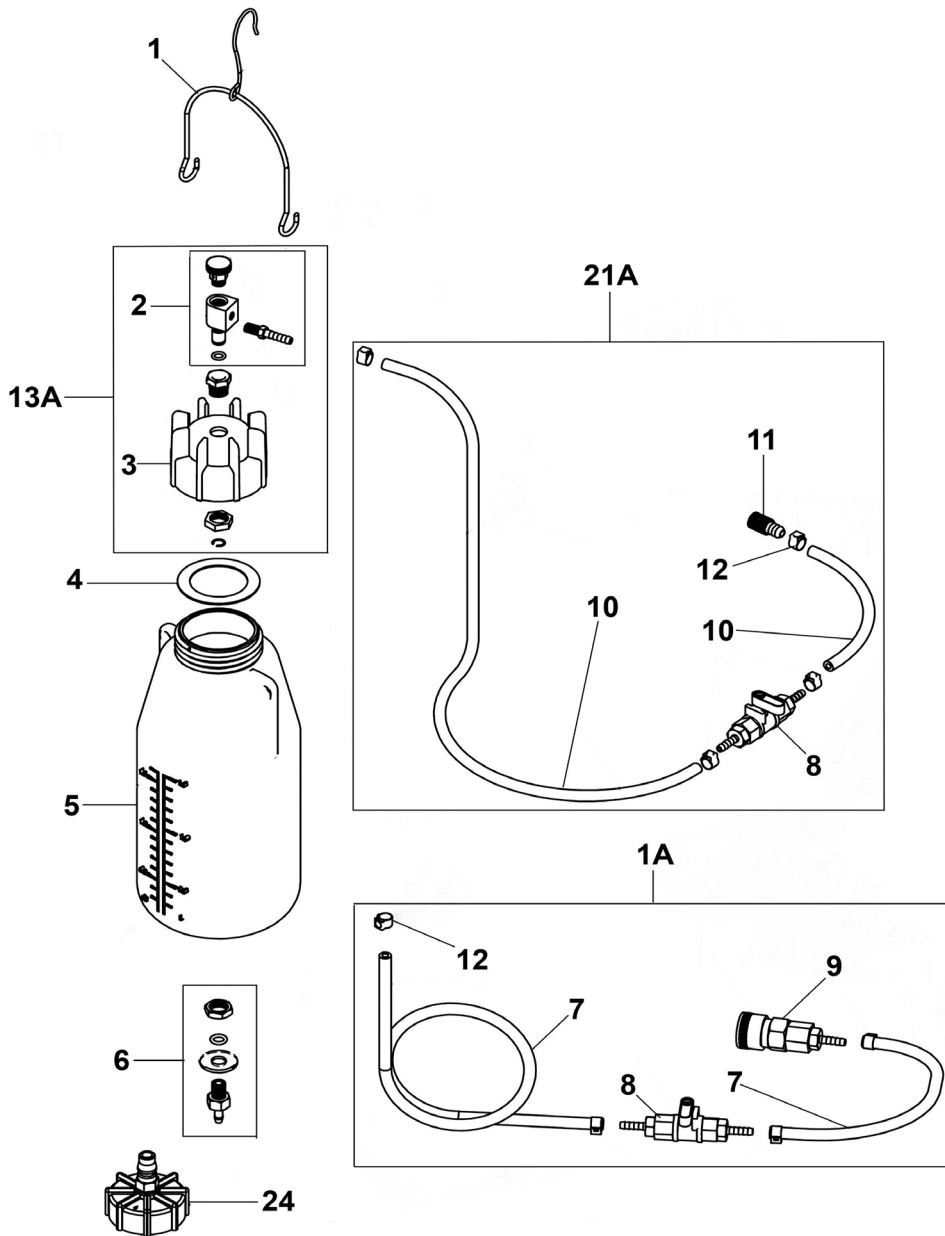

Parts Information:  
**Pneumatic Brake & Clutch Bleeder 1.5L**  
**Model No: VS821**

| Item | Part No.  | Description                                |
|------|-----------|--|
| 1    | VS821.01  | Handle Bar (c/w Hook)                      |
| 1A   | VS821-01A | Hose Kit Assembly (c/w Parts 7, 8, 9 & 12) |
| 2    | VS821.02  | Release Valve Assembly                     |
| 3    | VS821.03  | Adaptor Cap                                |
| 4    | VS821.04  | Cap Seal                                   |
| 5    | VS821.05  | Fluid Bottle                               |
| 6    | VS821.06  | Hose Connector                             |
| 7    | VS821.07  | Hose Kit (5.5 x 8 x 1000mm)(1 x 200mm)     |
| 8    | VS821.08  | Fluid Shut-Off Valve                       |
| 9    | VS821.09  | Hose Coupling                              |

| Item | Part No.    | Description  |
|------|-------------|--|
| 10   | VS821.10    | Air Hose Assembly (4 x 8 x 2030mm)(1 x 200mm)              |
| 11   | VS821.11    | Hose Connector 1/8"  |
| 12   | VS821.12    | Hose Clip  |
| 13A  | VS821-13A   | Adaptor Cap Assembly (c/w Parts 2 & 3)                     |
| 21A  | VS821-21A   | Air Hose Assembly (c/w Parts 8, 10, 11 & 12)               |
| 24   | VS820SA     | Brake Reservoir Cap Ø 45mm ( <b>Please See Catalogue</b> ) |
| --   | VS820.V4-07 | Elbow Adaptor Cap (Not Shown)                              |