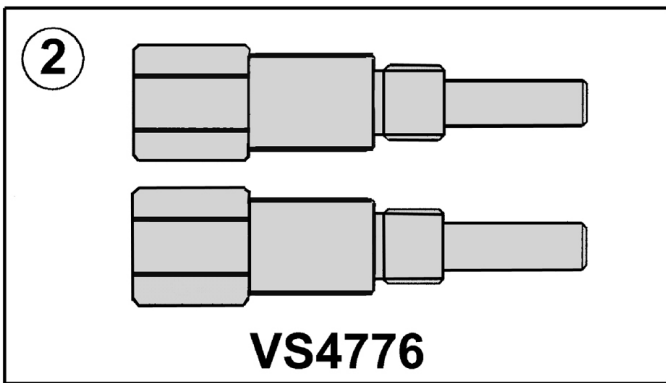

Parts Information:
Diesel Engine Setting/Locking Kit - Saab,
Vauxhall/Opel 1.9CDTi/TiD - Belt Drive
Model No: VS4775

Item	Part No.	Description
1	VS1405/02	Crank Locking Tool
2	VS4776	Camshaft Setting Tools (Pair)

Item	Part No.	Description
3	VS3032.20	Tensioner Locking Pin
--	VS-TAG	Warning Tag (NOT SHOWN)

NOTE: It is our policy to continually improve products and as such we reserve the right to alter data, specifications and component parts without prior notice.