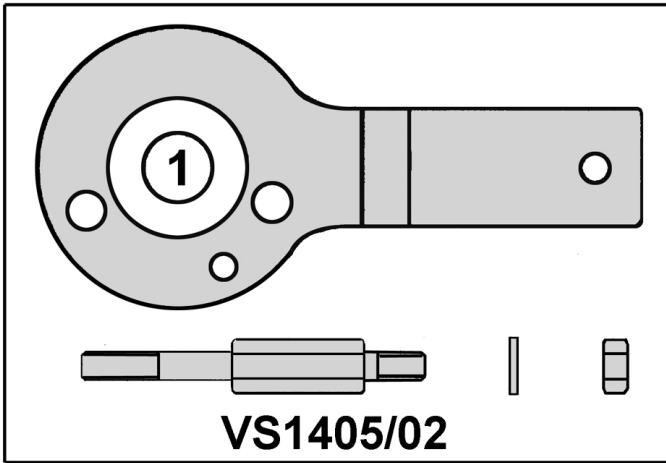

Parts Information:
Diesel Engine Setting/Locking Kit - Saab,
Vauxhall/Opel 1.9CDTi/TiD - Belt Drive
Model No: VS4775

Item	Part No.	Description
1	VS1405/02	Crank Locking Tool
2	VS4776	Camshaft Setting Tools (Pair)

Item	Part No.	Description
3	VS3032.20	Tensioner Locking Pin
--	VS-TAG	Warning Tag (NOT SHOWN)

NOTE: It is our policy to continually improve products and as such we reserve the right to alter data, specifications and component parts without prior notice.