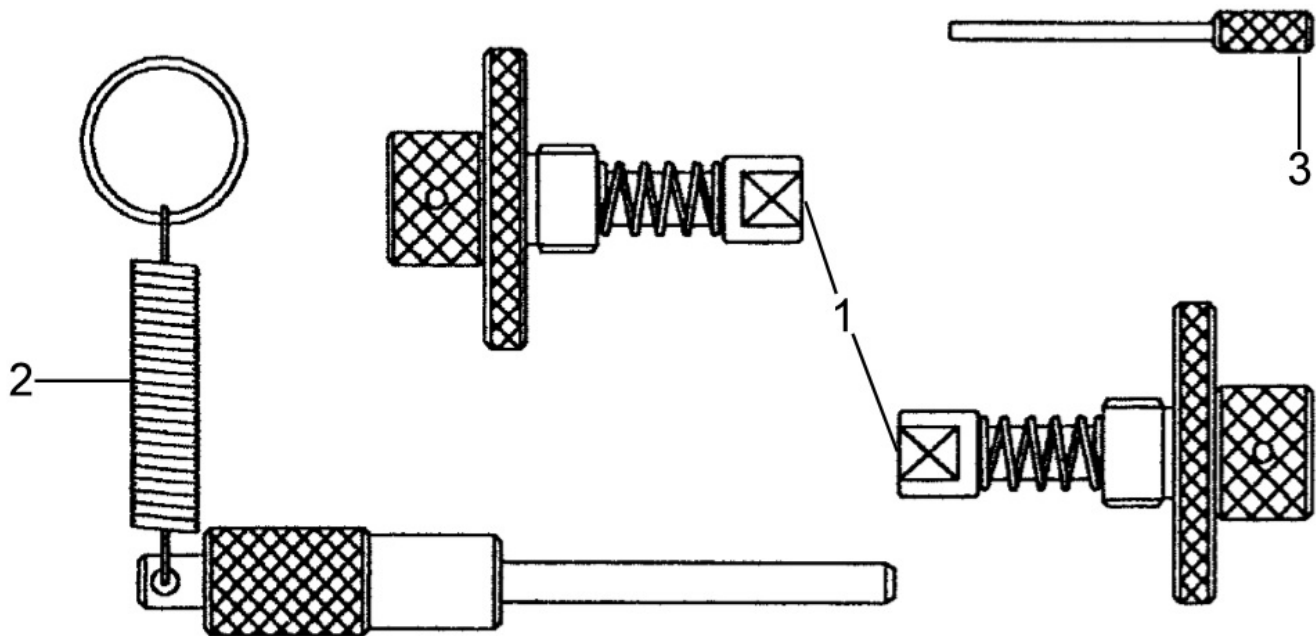

Parts Information:  
**Diesel Engine Setting/Locking Kit - Suzuki,  
Vauxhall/Opel 1.3CDTi/D/DDiS - Chain  
Drive**  
**Model No: VS4770**

Item	Part No.	Description
1	VS4771	Camshaft Setting Tool Set (Pair)
2	VS4772	Flywheel Locking Pin

Item	Part No.	Description
3	VS132/04	Chain Tensioner Retaining Pin
--	VS-TAG	Warning Tag (NOT SHOWN)

**NOTE:** It is our policy to continually improve products and as such we reserve the right to alter data, specifications and component parts without prior notice.