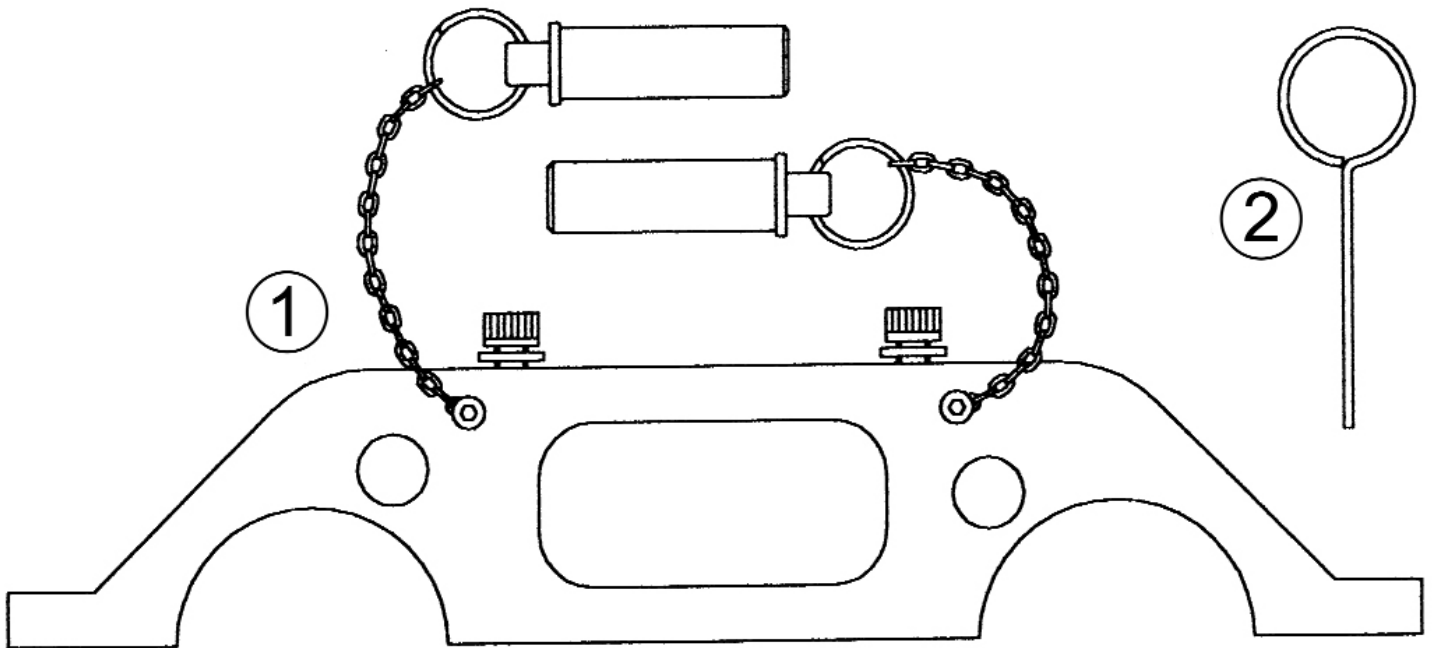

Parts Information:
**Petrol Engine Setting/Locking Kit -
Vauxhall/Opel 2.2 - Chain Drive
Model No: VS4766**

Item	Part No.	Description
1	VS4767	Camshaft Setting Tool
2	VS4593.1B	Tensioner Retaining Pin

Item	Part No.	Description
--	VS-TAG	Warning Tag (NOT SHOWN)