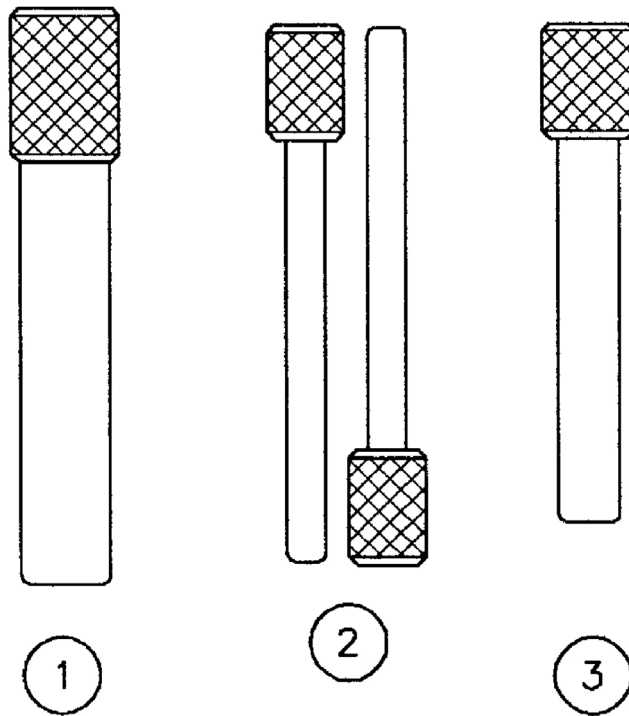

Parts Information:  
**Diesel Engine Setting/Locking Kit - PSA  
HDi/Ford TDCi 1.4 & 1.6  
Model No: VS4735A**

Item	Part No.	Description
1	VS4735P16	FLYWHEEL LOCKING PIN
2	VS4735P15	INJECTION PUMP & CRANKSHAFT LOCKING PIN

Item	Part No.	Description
3	VS4735P17	CAMSHAFT LOCKING PIN

**NOTE:** It is our policy to continually improve products and as such we reserve the right to alter data, specifications and component parts without prior notice.