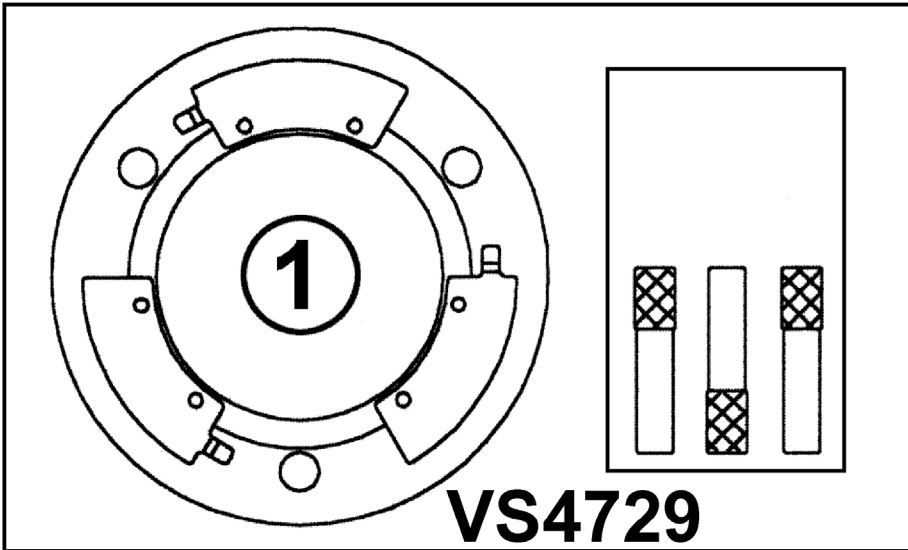

Parts Information:
**Diesel Engine Setting/Locking & Injection
 Pump Kit - Ford 2.0, 2.4 Duratorq - Chain
 Drive**
Model No: VS4730

Item	Part No.	Description
1	VS4729	Pump Sprocket Retaining Plate Set
2	VS4726	Access Cover Removal Plate
3	VS4731	Diesel Setting/Locking Kit - Ford 2.0/2.4 Duratorq

Item	Part No.	Description
--	VS-TAG	Warning Tag (NOT SHOWN)
--	VS4730.84	Case + Insert (NOT SHOWN)

NOTE: It is our policy to continually improve products and as such we reserve the right to alter data, specifications and component parts without prior notice.