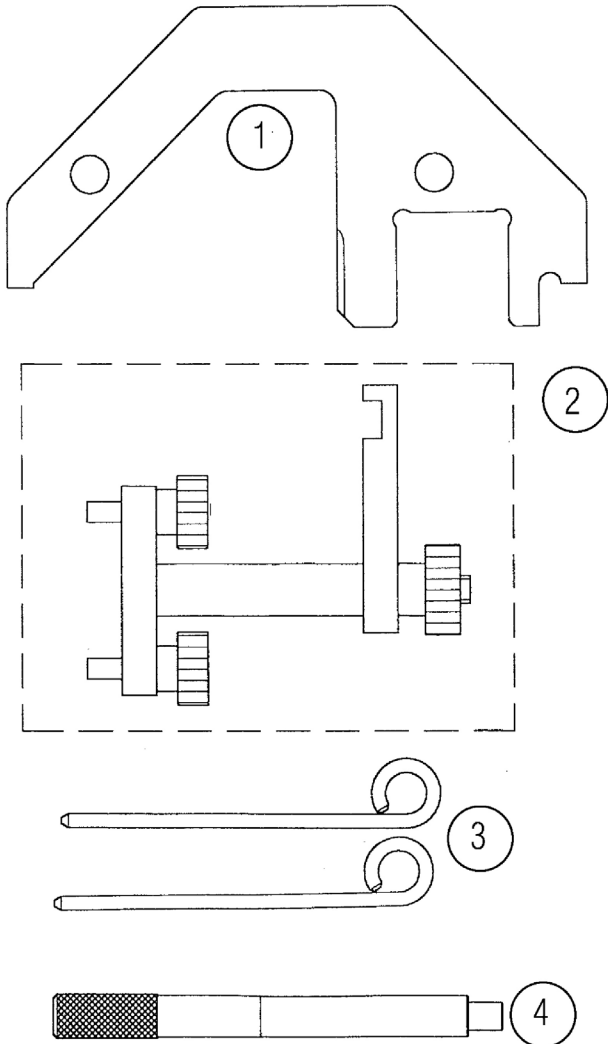

Parts Information:
Timing Kit - BMW Diesel 2.0
Model No: VS4555

Item	Part No.	Description
1	VS4551	Camshaft Setting Plate
2	VS4552	Cam Plate Locking Tool
3	VS4413	Retaining Pin Set

Item	Part No.	Description
4	VS118/02	Flywheel Locking Pin
--	VS4555.84	Case + Insert (NOT SHOWN)
--	VS-TAG	Warning Tag (NOT SHOWN)