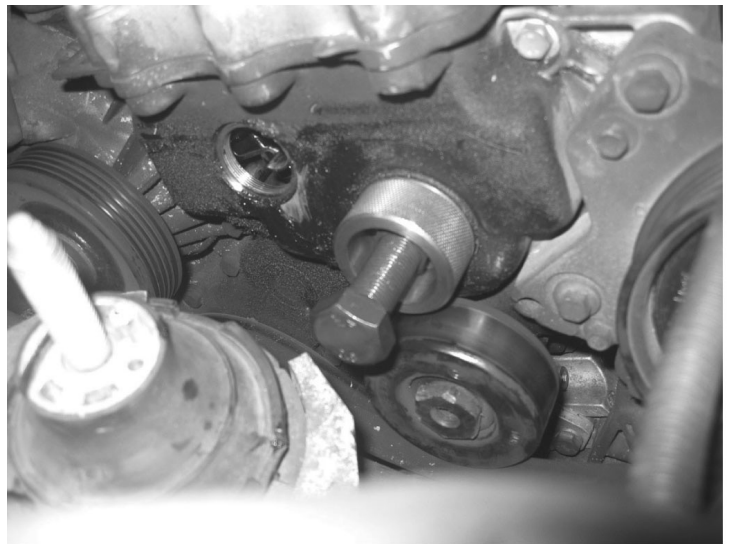

Parts Information:  
**Diesel Engine Injection Pump Remover &  
Sprocket Retainer - BMW M47, M57 - Chain  
Drive**  
**Model No: VS4553**

Item	Part No.	Description
1	VS4553-1	SUPPORT SLEEVE
2	VS4553-2	ADAPTOR

Item	Part No.	Description
3	VS4553-3	FORCE SCREW

**NOTE:** It is our policy to continually improve products and as such we reserve the right to alter data, specifications and component parts without prior notice.