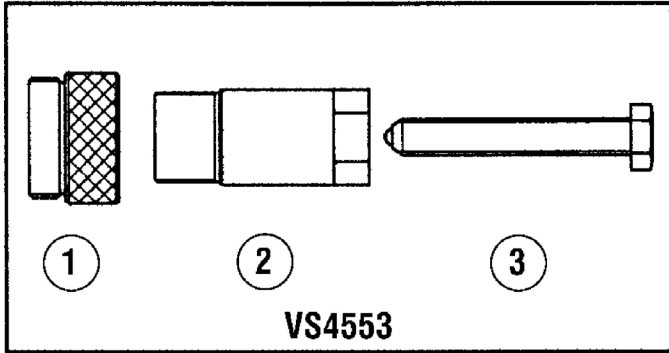

Parts Information:  
**Diesel Engine Injection Pump Remover &  
Sprocket Retainer - BMW M47, M57 - Chain  
Drive**  
**Model No: VS4553**

Item	Part No.	Description
1	VS4553-1	SUPPORT SLEEVE
2	VS4553-2	ADAPTOR

Item	Part No.	Description
3	VS4553-3	FORCE SCREW

**NOTE:** It is our policy to continually improve products and as such we reserve the right to alter data, specifications and component parts without prior notice.