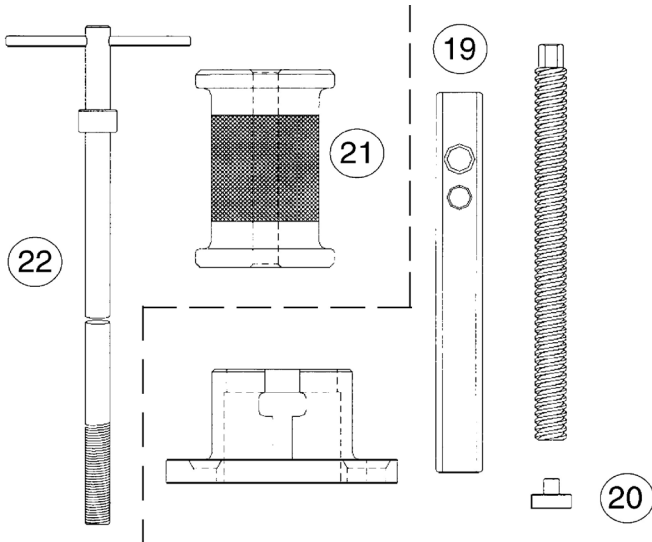

Parts Information:  
**BMW Slide Hammer/Hub Puller**  
**Model No: VS4503**

Item	Part No.	Description
19	VS4504.02	Handle
20	VS4504.03	Force Pad

Item	Part No.	Description
21 - 22	VS4466	Slide Hammer Ass'y
--	VS4502.1	Force Screw (NOT SHOWN)