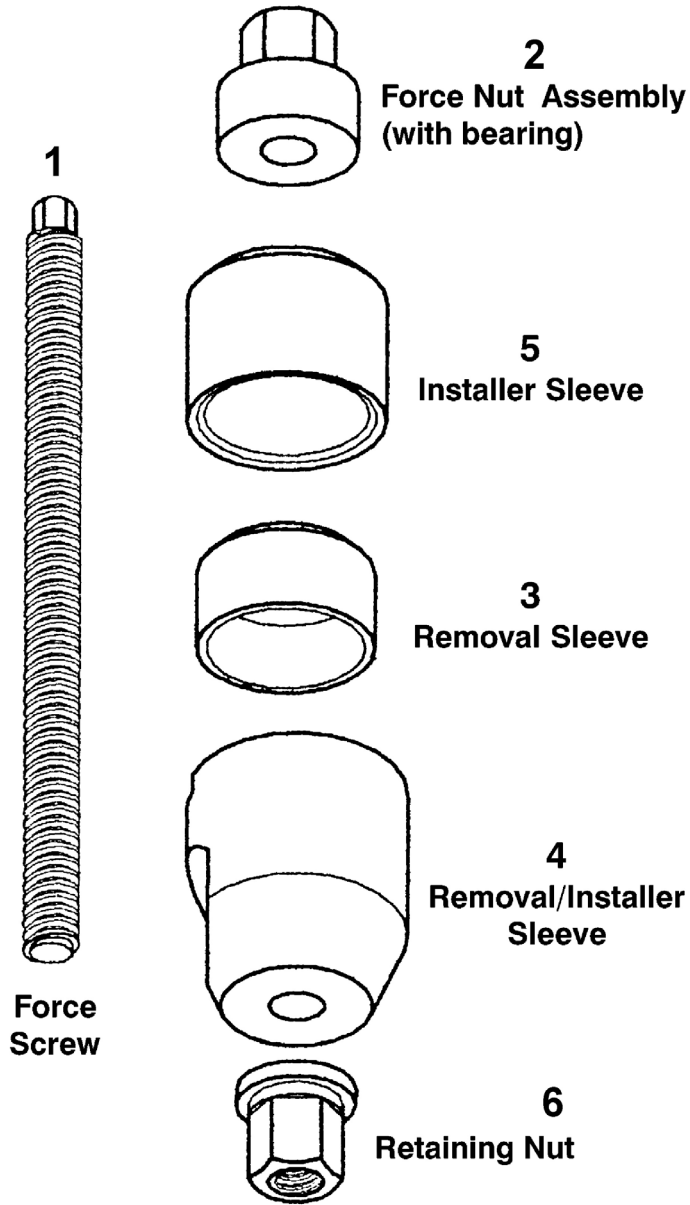

Parts Information:
BMW Rear Ball Joint Tool
Model No: VS4498

Item	Part No.	Description
1	VS4498.01	Force Screw
2	VS4498.02	Force Nut Ass'y
3	VS4498.03	Removal Sleeve

Item	Part No.	Description
4	VS4498.04	Removal/Installer Sleeve
5	VS4498.05	Installer Sleeve
6	VS4498.06	Retaining Nut