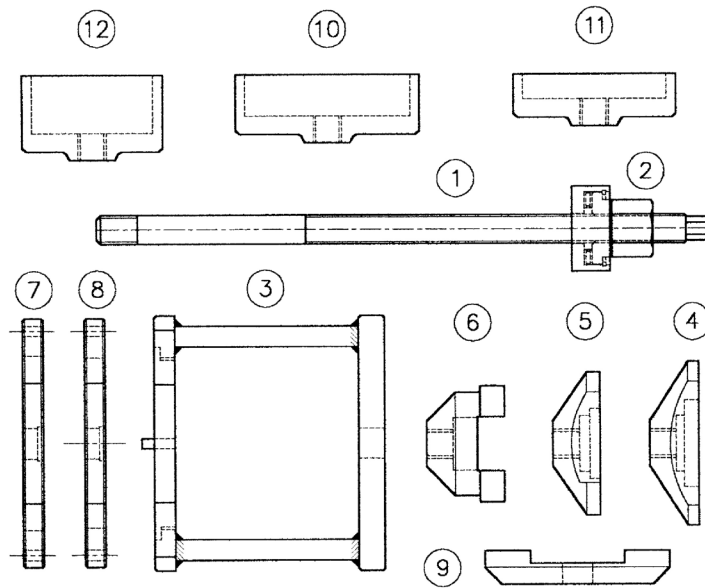

Parts Information:
**Rear Subframe Bush Removal/Installation
 Tool Kit - BMW
 Model No: VS4465**

Item	Part No.	Description
1	VS4465.01	Force Screw
2	VS4465.02	Force Nut Ass'y
3	VS4465.03	Removal Frame
4	VS4465.04	Removal Plate (E32,E34)
5	VS4465.05	Removal Plate (E23,E24,E28)
6	VS4465.06	Removal Plate (E30)
7	VS4465.07	Adaptor Plate (E23,E24,E28)

Item	Part No.	Description
8	VS4465.08	Adaptor Plate (E30)
9	VS4465.09	Thrust Plate
10	VS4465.10	Installer Plate (E32,E34)
11	VS4465.11	Installer Plate (E23,E24,E28)
12	VS4465.12	Installer Plate (E30)
--	VS4465.84	Metal Case (NOT SHOWN)