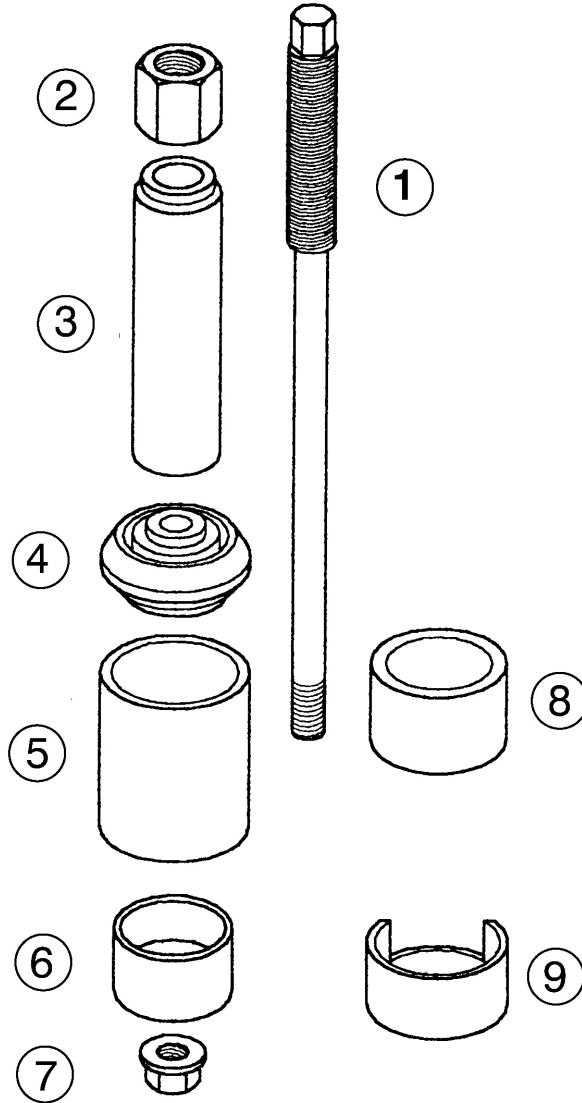

Parts Information:  
Trailing Arm Bush Removal/Installation  
Tool - Vauxhall/Opel Vectra  
Model No: VS4460

Item	Part No.	Description
1	VS4460.01	Force Screw
2	VS4460.02	Force Nut
3	VS4460.03	Spacer Tube
4	VS4460.04	Bearing Ass'y
5	VS4460.05	Support Sleeve

Item	Part No.	Description
6	VS4460.06	Removal Sleeve
7	SN12.S	Steel Nut M12 Zinc Din934(Single)
8	VS4460.08	Installer Sleeve
9	VS4460.09	Retaining Sleeve

**NOTE:** It is our policy to continually improve products and as such we reserve the right to alter data, specifications and component parts without prior notice.