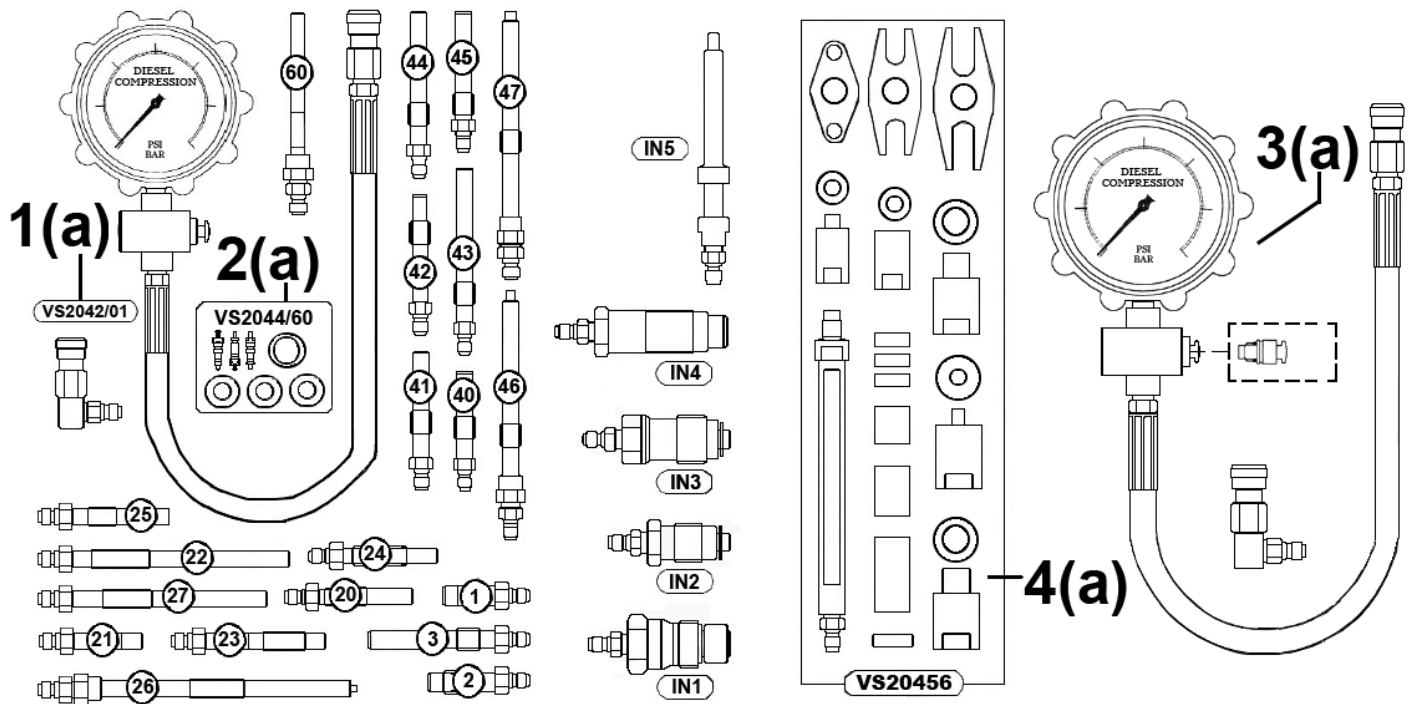

Parts Information:  
**Diesel Engine Master Compression Test Kit**  
**Model No: VS2044**

Item	Part No.	Description
1(a)	VS2042.01	Gauge & Hose Ass'y c/w Coupler Elbow 1000psi 70bar
2(a)	VS2044.60	Valve & Seal Set
3(a)	VS2042.013	Hose Ass'y 15mm x450mm
4(a)	VS20456	Clamp-On Injector Adaptor Set
1	VS2043.01	Dummy Glow Plug Adaptor
2	VS2043.02	Dummy Glow Plug Adaptor
3	VS2043.03	Dummy Glow Plug Adaptor
20	VS2043.20	Dummy Glow Plug Adaptor
21	VS2043.21	Dummy Glow Plug Adaptor
22	VS2043.22	Dummy Glow Plug Adaptor
23	VS2043.23	Dummy Glow Plug Adaptor
24	VS2043.24	Dummy Glow Plug Adaptor
25	VS2043.25	Dummy Glow Plug Adaptor
16	VS2043.26	Dummy Glow Plug Adaptor
27	VS2043.27	Dummy Glow Plug Adaptor

Item	Part No.	Description
40	VS2043.40	Dummy Glow Plug Adaptor
41	VS2043.41	Dummy Glow Plug Adaptor
42	VS2043.42	Dummy Glow Plug Adaptor No.42
43	VS2043.43	Dummy Glow Plug Adaptor
44	VS2043.44	Dummy Glow Plug Adaptor
45	VS2043.45	Dummy Glow Plug Adaptor No.45
46	VS2043.46	Dummy Glow Plug Adaptor No.46
47	VS2043.47	Dummy Glow Plug Adaptor
60	VS2043.60	Dummy Glow Plug Adaptor No.60
IN1	VS2044.01	Dummy Glow Plug Adaptor (IN1)
IN2	VS2044.02	Dummy Glow Plug Adaptor (IN2)
IN3	VS2044.03	Dummy Glow Plug Adaptor (IN3)
IN4	VS2044.04	Dummy Glow Plug Adaptor (IN4)
IN5	VS2044.05	Dummy Glow Plug Adaptor (IN5)
--	VS2042.02	Case & Insert (Not Shown)