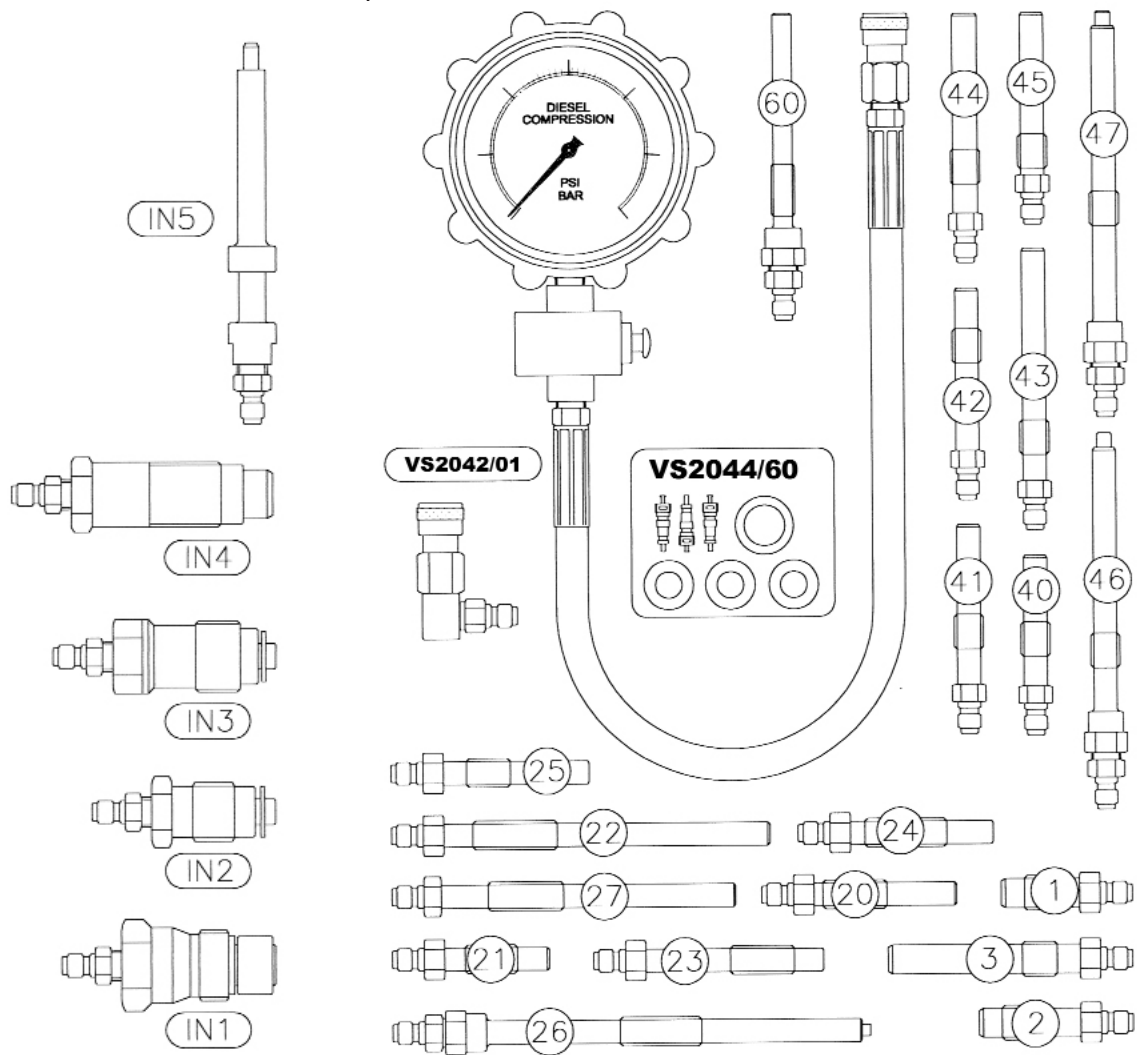

Parts Information:  
**Diesel Engine Compression Test Kit - Deluxe**  
**Model No: VS2043**

Item	Part No.	Description
--	VS2042.01	Gauge & Hose Ass'y C/W Coupler Elbow 1000psi 70Bar
--	VS2042.02	Case & Insert (NOT SHOWN)
1	VS2043.01	Dummy Glow Plug Adaptor
2	VS2043.02	Dummy Glow Plug Adaptor
3	VS2043.03	Dummy Glow Plug Adaptor
20	VS2043.20	Dummy Glow Plug Adaptor
21	VS2043.21	Dummy Glow Plug Adaptor
22	VS2043.22	Dummy Glow Plug Adaptor
23	VS2043.23	Dummy Glow Plug Adaptor
24	VS2043.24	Dummy Glow Plug Adaptor
25	VS2043.25	Dummy Glow Plug Adaptor
26	VS2043.26	Dummy Glow Plug Adaptor
27	VS2043.27	Dummy Glow Plug Adaptor
40	VS2043.40	Dummy Glow Plug Adaptor
41	VS2043.41	Dummy Glow Plug Adaptor

Item	Part No.	Description
42	VS2043.42	Dummy Glow Plug Adaptor No.42
43	VS2043.43	Dummy Glow Plug Adaptor
44	VS2043.44	Dummy Glow Plug Adaptor
45	VS2043.45	Dummy Glow Plug Adaptor No.45
46	VS2043.46	Dummy Glow Plug Adaptor No.46
47	VS2043.47	Dummy Glow Plug Adaptor
60	VS2043.60	Dummy Glow Plug Adaptor No.60
IN1	VS2044.01	Dummy Injector Adaptor (IN1)
IN2	VS2044.02	Dummy Injector Adaptor (IN2)
IN3	VS2044.03	Dummy Injector Adaptor (IN3)
IN4	VS2044.04	Dummy Injector Adaptor (IN4)
IN5	VS2044.05	Dummy Injector Adaptor (IN5)
--	VS2044.60	Valve & Seal Set
--	VS2043.70	Dummy Glow Plug Adaptor 70 (z19dth) (NOT SHOWN)
--	VS2042.013	Hose Ass'y 15mm x450mm (NOT SHOWN)