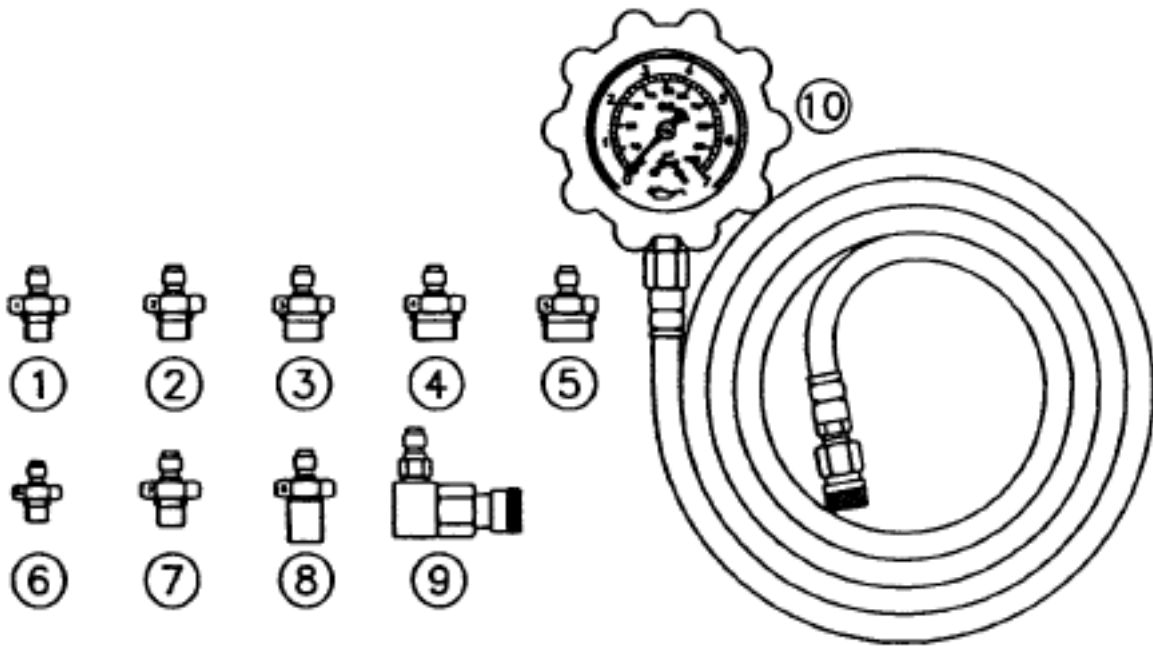

Parts Information:
Oil Pressure Tester 11pc
Model No: VS203

Item	Part No.	Description
1	VS203/1	ADAPTOR, M10x1.0P
2	VS203/2	ADAPTOR, M12x1.5P
3	VS203/3	ADAPTOR, M14x1.5P
4	VS203/4	ADAPTOR, M16x1.5P
5	VS203/5	ADAPTOR, M18x1.5P
6	VS203/6	ADAPTOR, 1/8"x28 BSPT

Item	Part No.	Description
7	VS203/7	ADAPTOR, 1/8"x27 X NPT
8	VS203/8	ADAPTOR, 1/4"x18 NPT
9	VS203/9	ADAPTOR, 3/8"x20 UNF
--	VS203/10	ADAPTOR, 1/2"x20 UNF (NOT SHOWN)
--	VS203/11	ADAPTOR M14 x 1.25P (NOT SHOWN)
10	VS203B/10	GAUGE & HOSE ASSY. 67mm OD, Btm Fitt, 100psi 7bar