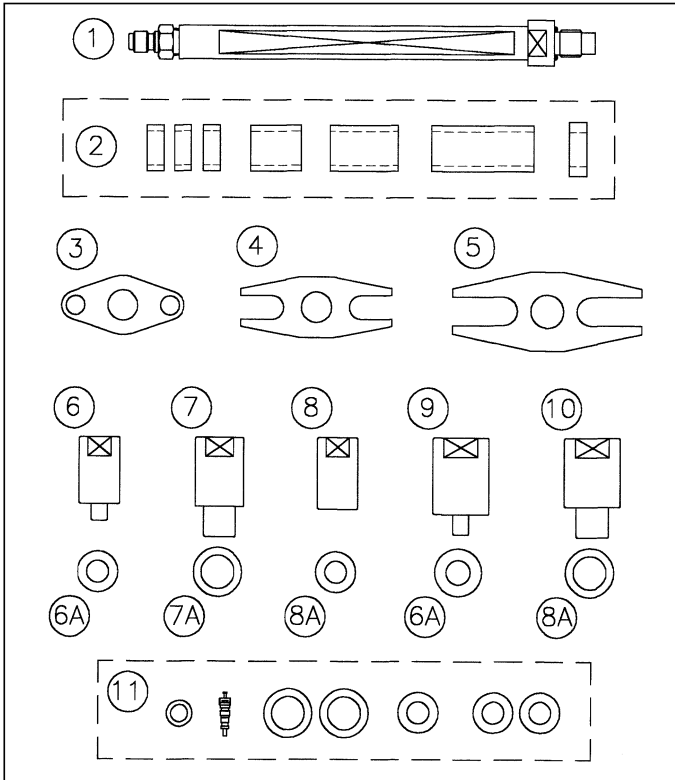

Parts for:
VS20256
DIESEL ENGINE LEAKAGE ADAPTOR SET

Parts Issue	1
Issue Date	131004

Item	Part Number	Description
1	VS20256/01	Pillar Assembly
2	VS20456/02	Spacer Set (7 pc)
3	VS20456/03	Small Bridge Piece
4	VS20456/04	Medium Bridge Piece
5	VS20456/05	Large Bridge Piece
6 & 6A	VS20456/06	Nozzle Adaptor & Washer
7 & 7A	VS20456/07	Nozzle Adaptor & Washer
8 & 8A	VS20456/08	Nozzle Adaptor & Washer
9 & 6A	VS20456/09	Nozzle Adaptor & Washer
10 & 8A	VS20456/10	Nozzle Adaptor & Washer
11	VS20256/60	Sealing Washer Set
	VS20456/84	Case + Insert