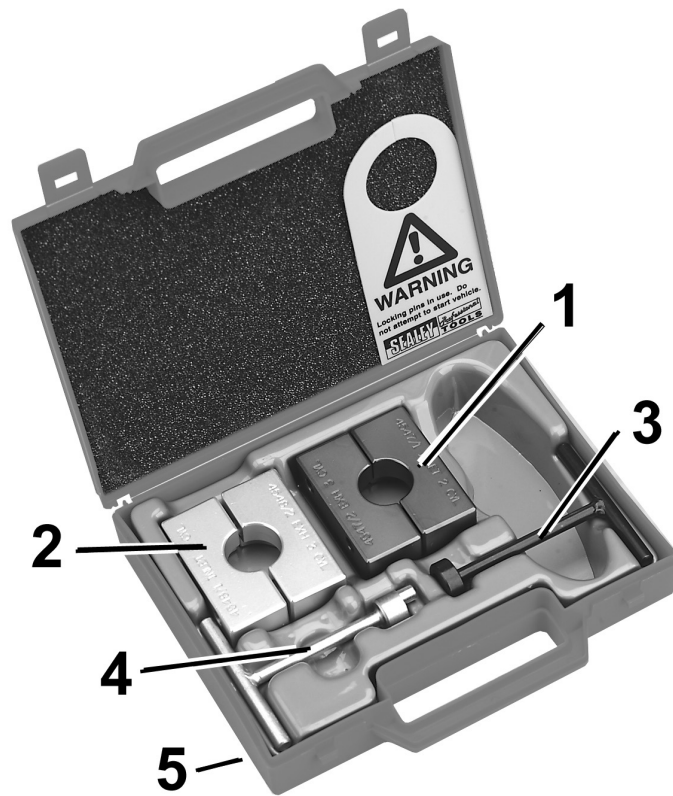

Parts Information:
Petrol Engine Twin Cam Locking Kit - Alfa
Romeo
Model No: VS1409

Item	Part No.	Description
1	VS1409/01	Camshaft Setting Plate Set
2	VS1409/02	Camshaft Setting Plate Set
3	VS1409/03	Tensioner Adjuster

Item	Part No.	Description
4	VS1403/04	Tensioner Adjuster
5	VS1409/84	Case + Insert
--	VS-TAG	Warning Tag (NOT SHOWN)

NOTE: It is our policy to continually improve products and as such we reserve the right to alter data, specifications and component parts without prior notice.