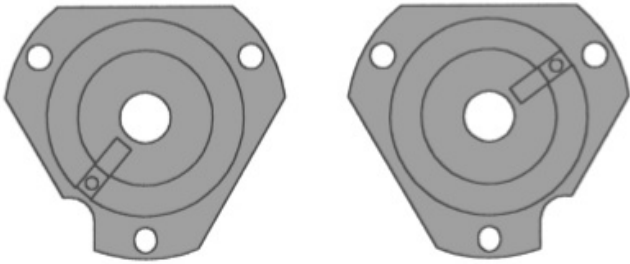

Parts Information:
Petrol Engine Setting/Locking Kit - Fiat,
Lancia 1.6 16v - Belt Drive
Model No: VS1402.V2

VS1402/01

VS4522A

Item	Part No.	Description
1	VS1402/01	Camshaft Setting Plate Set
2	VS4522A	Tensioner Adjuster

Item	Part No.	Description
--	VS-TAG	Warning Tag (NOT SHOWN)

NOTE: It is our policy to continually improve products and as such we reserve the right to alter data, specifications and component parts without prior notice.