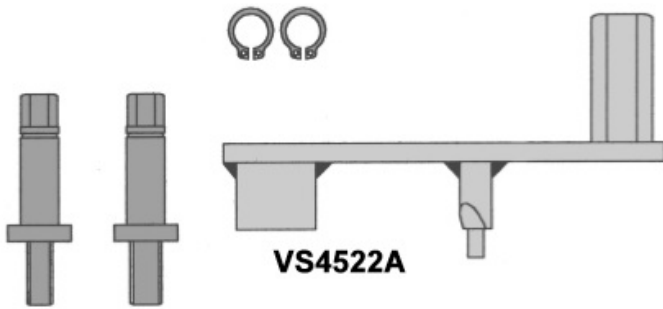

Parts Information:
Petrol Engine Setting/Locking Kit - Fiat,
Lancia 1.6 16v - Belt Drive
Model No: VS1402.V2

VS1402/01

VS4522A

Item	Part No.	Description
1	VS1402/01	Camshaft Setting Plate Set
2	VS4522A	Tensioner Adjuster

Item	Part No.	Description
--	VS-TAG	Warning Tag (NOT SHOWN)

NOTE: It is our policy to continually improve products and as such we reserve the right to alter data, specifications and component parts without prior notice.