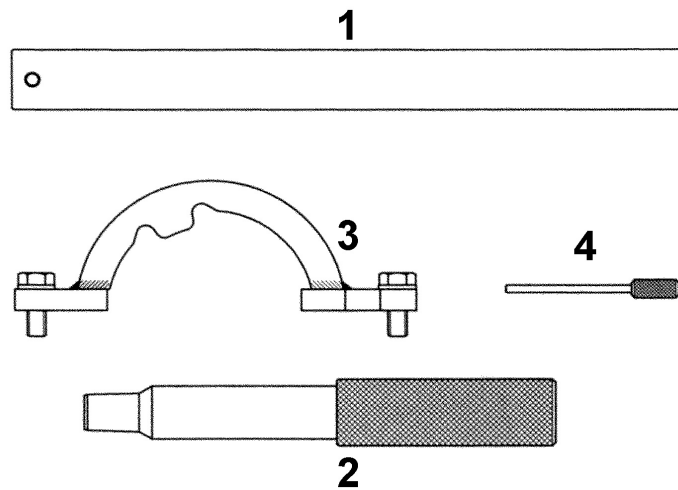

Parts Information:
**Petrol Engine Setting/Locking Kit - Suzuki,
Vauxhall/Opel 1.0, 1.2, 1.4 - Chain Drive
Model No: VS132**

Item	Part No.	Description
1	VS132/01	Camshaft Setting Plate
2	VS132/02	Crankshaft Locking Pin
3	VS132/03	Timing Disc Position Gauge

Item	Part No.	Description
4	VS132/04	Chain Tensioner Retaining Pin
--	VS-TAG	Warning Tag (NOT SHOWN)

NOTE: It is our policy to continually improve products and as such we reserve the right to alter data, specifications and component parts without prior notice.