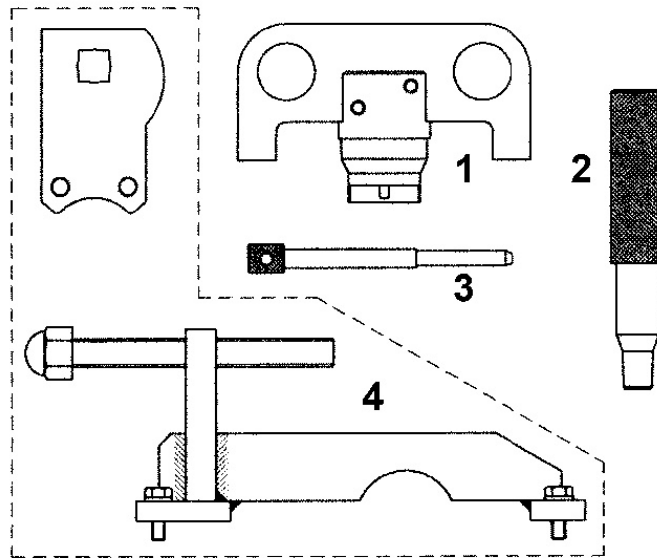

Parts Information:
**Diesel Engine Setting/Locking Kit - Saab,
Vauxhall/Opel 2.0, 2.2DTI - Chain Drive
Model No: VS131**

Item	Part No.	Description
1	VS131/01	Camshaft Setting Tool
2	VS131/02	Crankshaft Locking Pin
3	VS131/03	Injection Pump Locking Pin

Item	Part No.	Description
4	VS131/04	Timing Adjustment Assembly
--	VS-TAG	Warning Tag (NOT SHOWN)

NOTE: It is our policy to continually improve products and as such we reserve the right to alter data, specifications and component parts without prior notice.