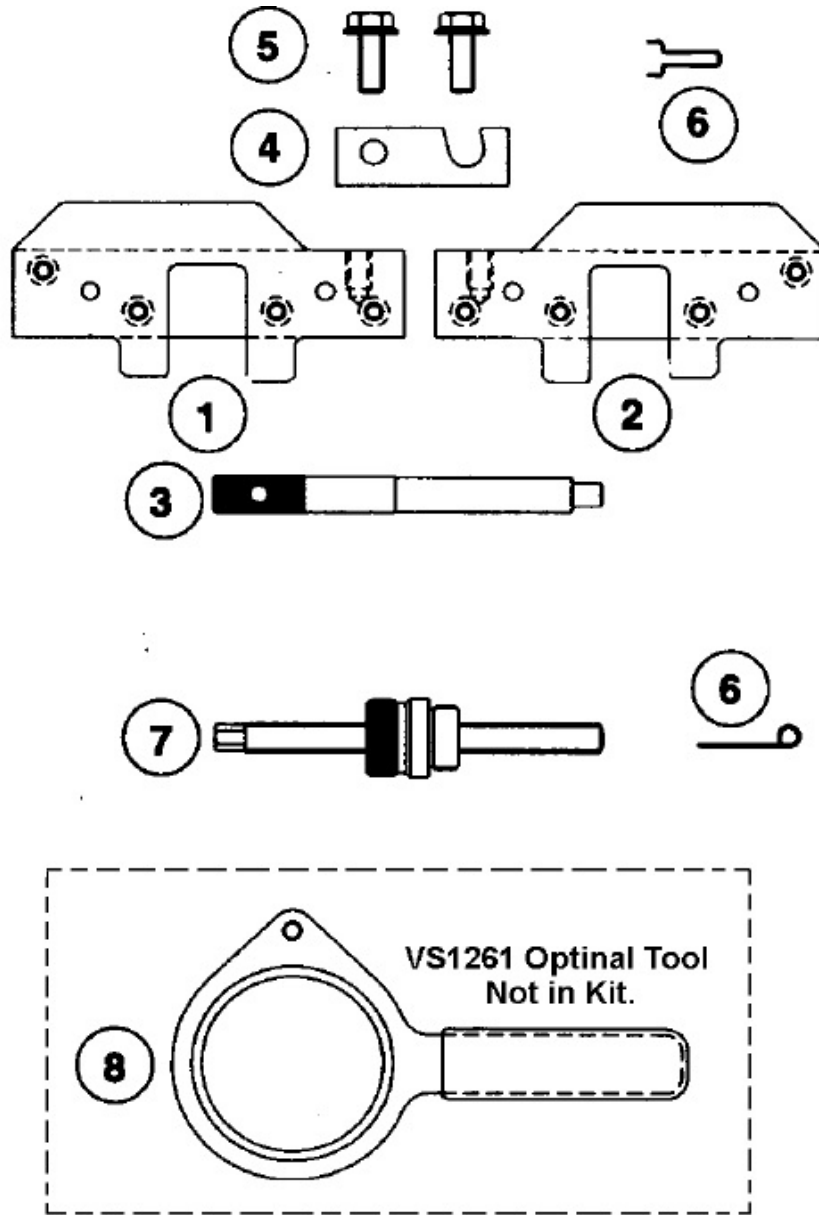

Parts Information:
**Petrol Engine Setting/Locking & Timing
 Kit 5pc - Twin Cam BMW
 Model No: VS126**

Item	Part No.	Description
1	VS126/01	LH PLATE ASSEMBLY
2	VS126/02	R H PLATE ASSEMBLY
3	VS118/02	FLYWHEEL LOCKING PIN
4	VS126/04	LATCH PLATE
5	VS126/05	LATCH BOLTS (2)

Item	Part No.	Description
6	VS126/06	TENSIONER TOOL SET
7	VS126/07	PRE-LOAD TOOL
8	VS1261	ENGAGEMENT WRENCH FOR B.M.W.
--	VS-TAG	WARNING TAG (NOT SHOWN)

NOTE: It is our policy to continually improve products and as such we reserve the right to alter data, specifications and component parts without prior notice.