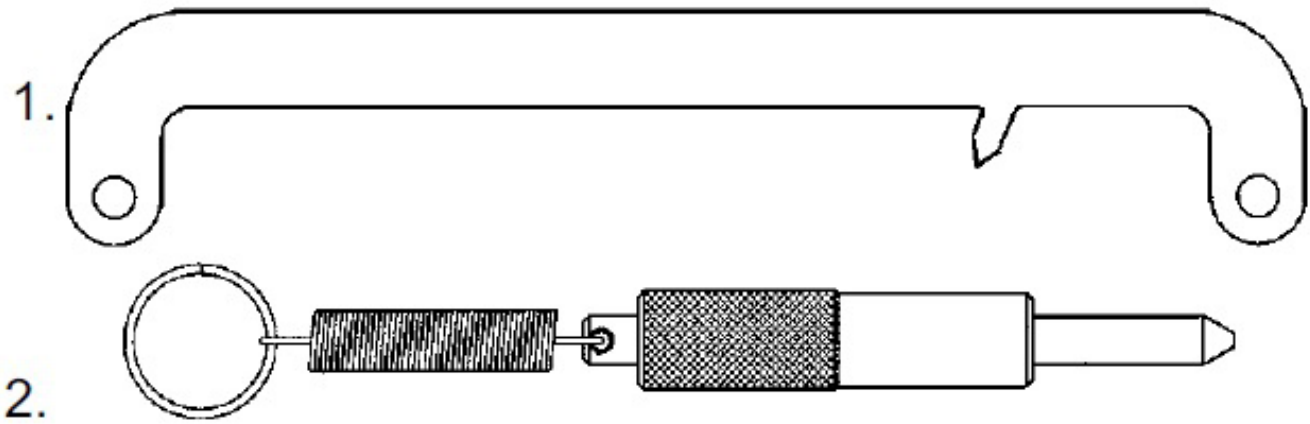

Parts Information:  
Diesel Engine TDC Set 2pc GM 1.7td  
Model No: VS117

| Item | Part No. | Description       |
|------|----------|-------------------|
| 1    | VS117/01 | FLYWHEEL TDC TOOL |

| Item | Part No. | Description |
|------|----------|-------------|
| 2    | VS117/02 | LOCKING PIN |