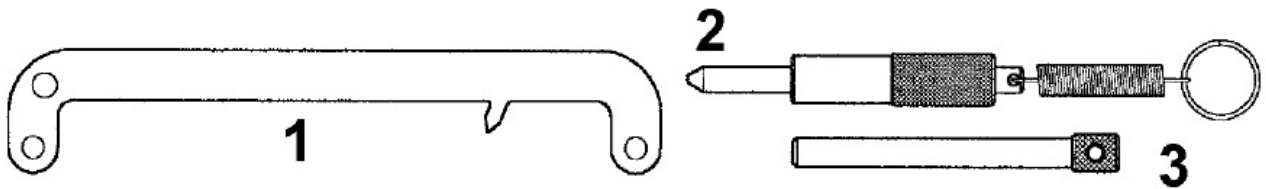

Parts Information:
**Diesel Engine Setting/Locking Kit -
Vauxhall/Opel 1.6, 1.7 D - Belt Drive
Model No: VS1171**

Item	Part No.	Description
1	VS117/01	FLYWHEEL TDC TOOL
2	VS117/02	LOCKING PIN

Item	Part No.	Description
3	VS120/01	INJECTIONPUMP LOCKING PIN
--	VS-TAG	WARNING TAG (NOT SHOWN)