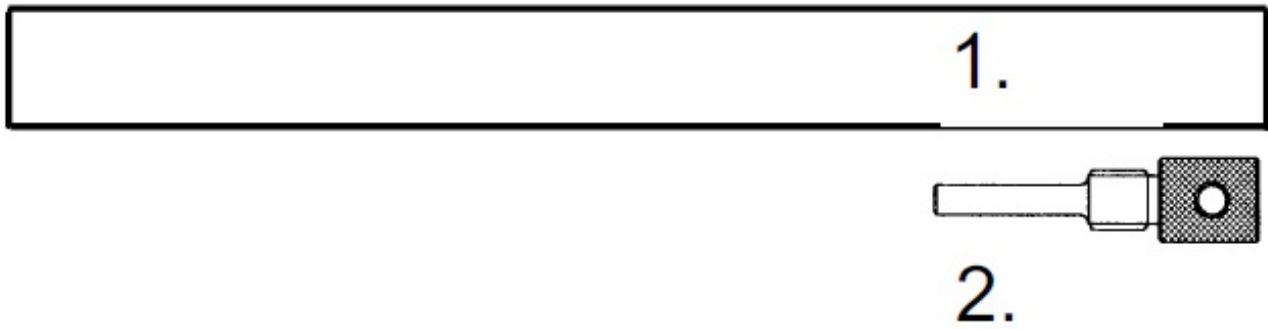

Parts Information:
**Petrol Engine Camshaft Setting/Locking
Set 2pc - Fiesta 1.25 & 1.4 Mazda 121
Model No: VS115**

Item	Part No.	Description
1	VS4933	CAMSHAFT SETTING PLATE
2	VS115/2	CRANKSHAFT TDC LOCATION PIN

Item	Part No.	Description
--	VS-TAG	WARNING TAG (NOT SHOWN)

NOTE: It is our policy to continually improve products and as such we reserve the right to alter data, specifications and component parts without prior notice.