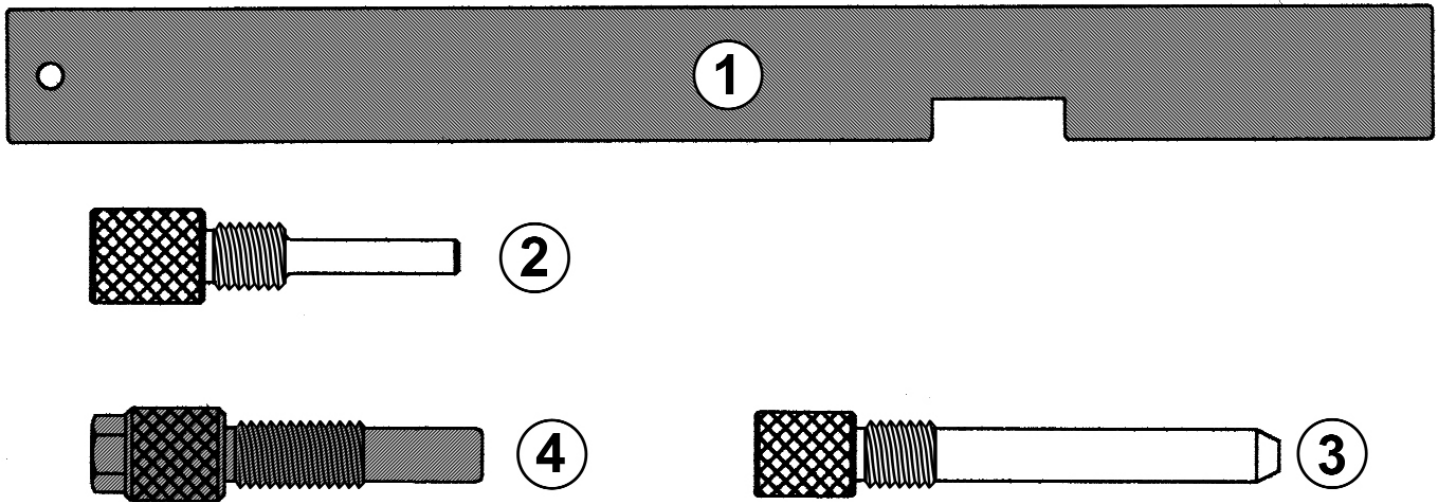

Parts Information:
Petrol Engine Setting/Locking Set 4pc
Ford & Mazda
Model No: VS1152.V2

Item	Part No.	Description
1	VS4933	Camshaft Setting Plate
2	VS115/2	Crankshaft TDC Location Pin
3	VS115/3	Crankshaft TDC Location Pin

Item	Part No.	Description
4	VS3032.21	Crankshaft Locking Pin - Ford
--	VS-TAG	Warning Tag (NOT SHOWN)

NOTE: It is our policy to continually improve products and as such we reserve the right to alter data, specifications and component parts without prior notice.