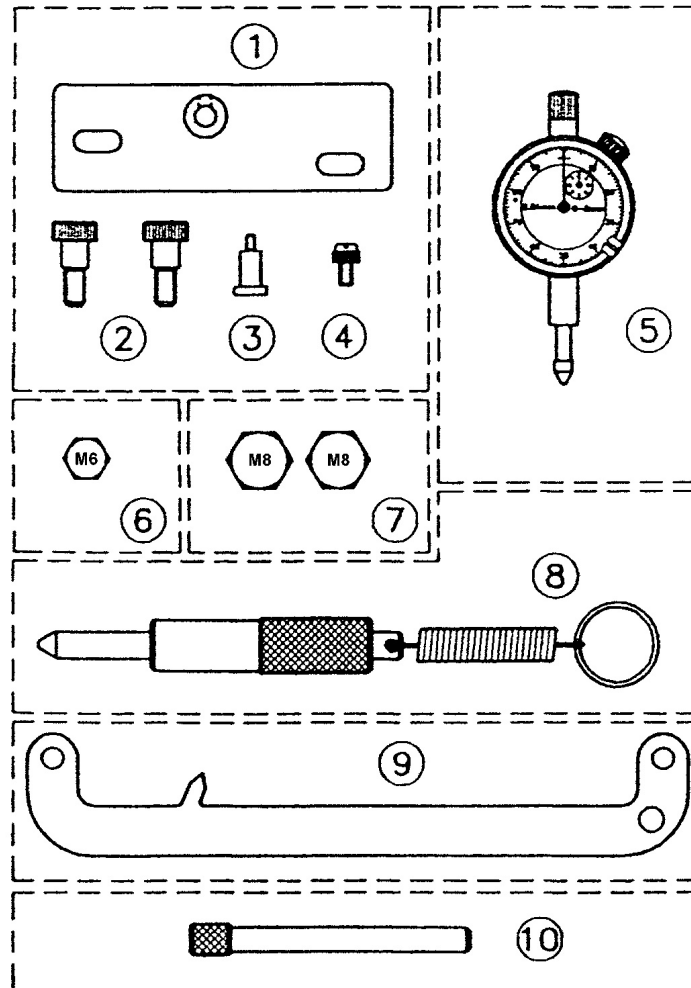

Parts Information:  
**Diesel Engine Setting/Locking Kit -**  
**Vauxhall/Opel 1.6, 1.7D - Belt Drive**  
**Model No: VS1141**

Item	Part No.	Description
1	VS114B/01	Cam Plate
2	VS114B/02	Shoulder Screws (Pair)
3	VS114B/03	DTI Foot
4	VS114B/04	Thumb Screw
5	AK9634M	Dial Gauge Metric 8mm Deflection
6	VS103/1	Bolt, Locking M6

Item	Part No.	Description
7	VS102/3	Bolt, Locking M8
8	VS117/02	Locking Pin
9	VS117/01	Flywheel TDC Tool
10	VS120/01	Injectionpump Locking Pin
--	VS-TAG	Warning Tag (NOT SHOWN)

**NOTE:** It is our policy to continually improve products and as such we reserve the right to alter data, specifications and component parts without prior notice.