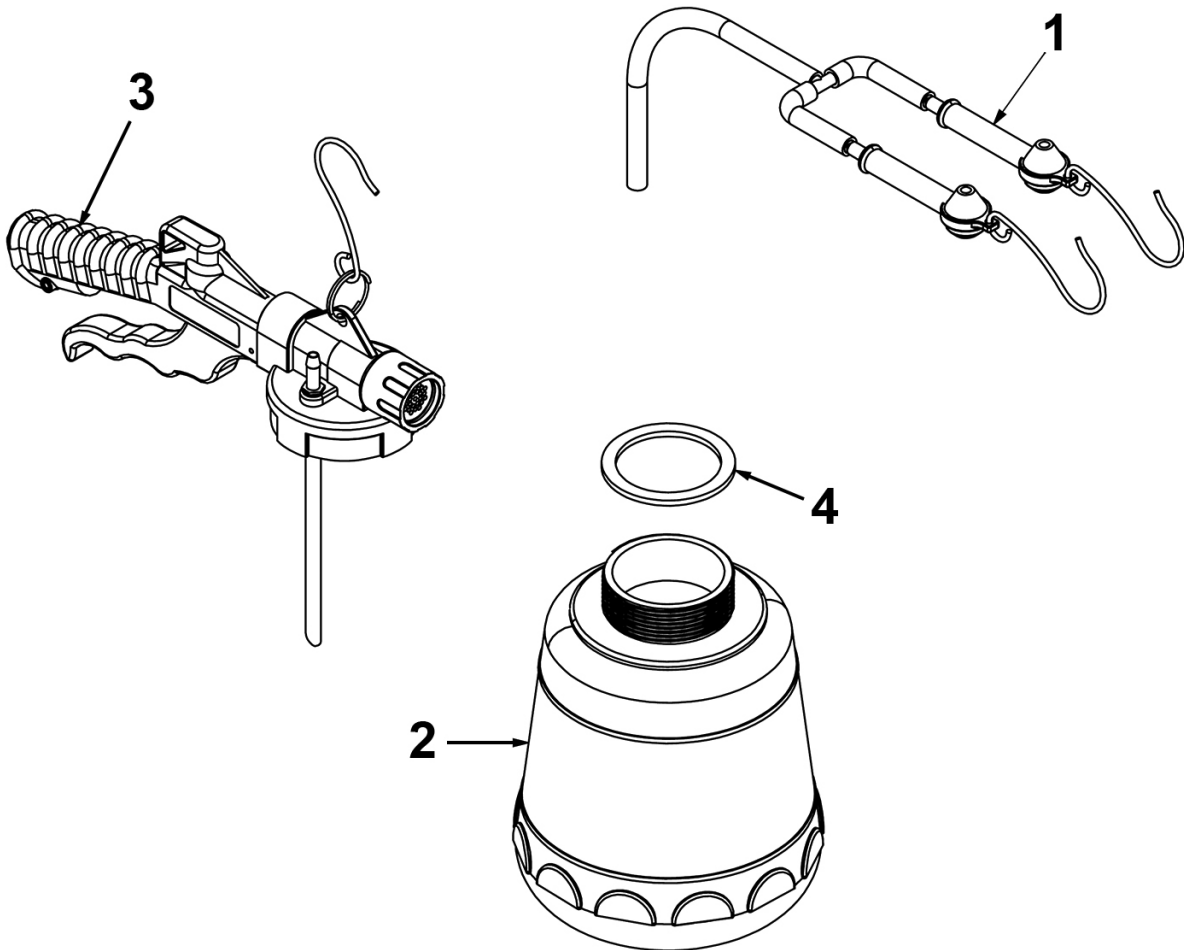

Parts Information:  
**Brake Caliper/Clutch Bleeder 1L Pneumatic  
Vacuum Single & Twin  
Model No: VS020TC**

Item	Part No.	Description
1	VS020TC.01	Fluid Pipe Assembly
2	VS020TC.02	Fluid Tank

Item	Part No.	Description
3	VS020TC.03	Trigger Assembly
4	VS020TC.04	Tank Seal