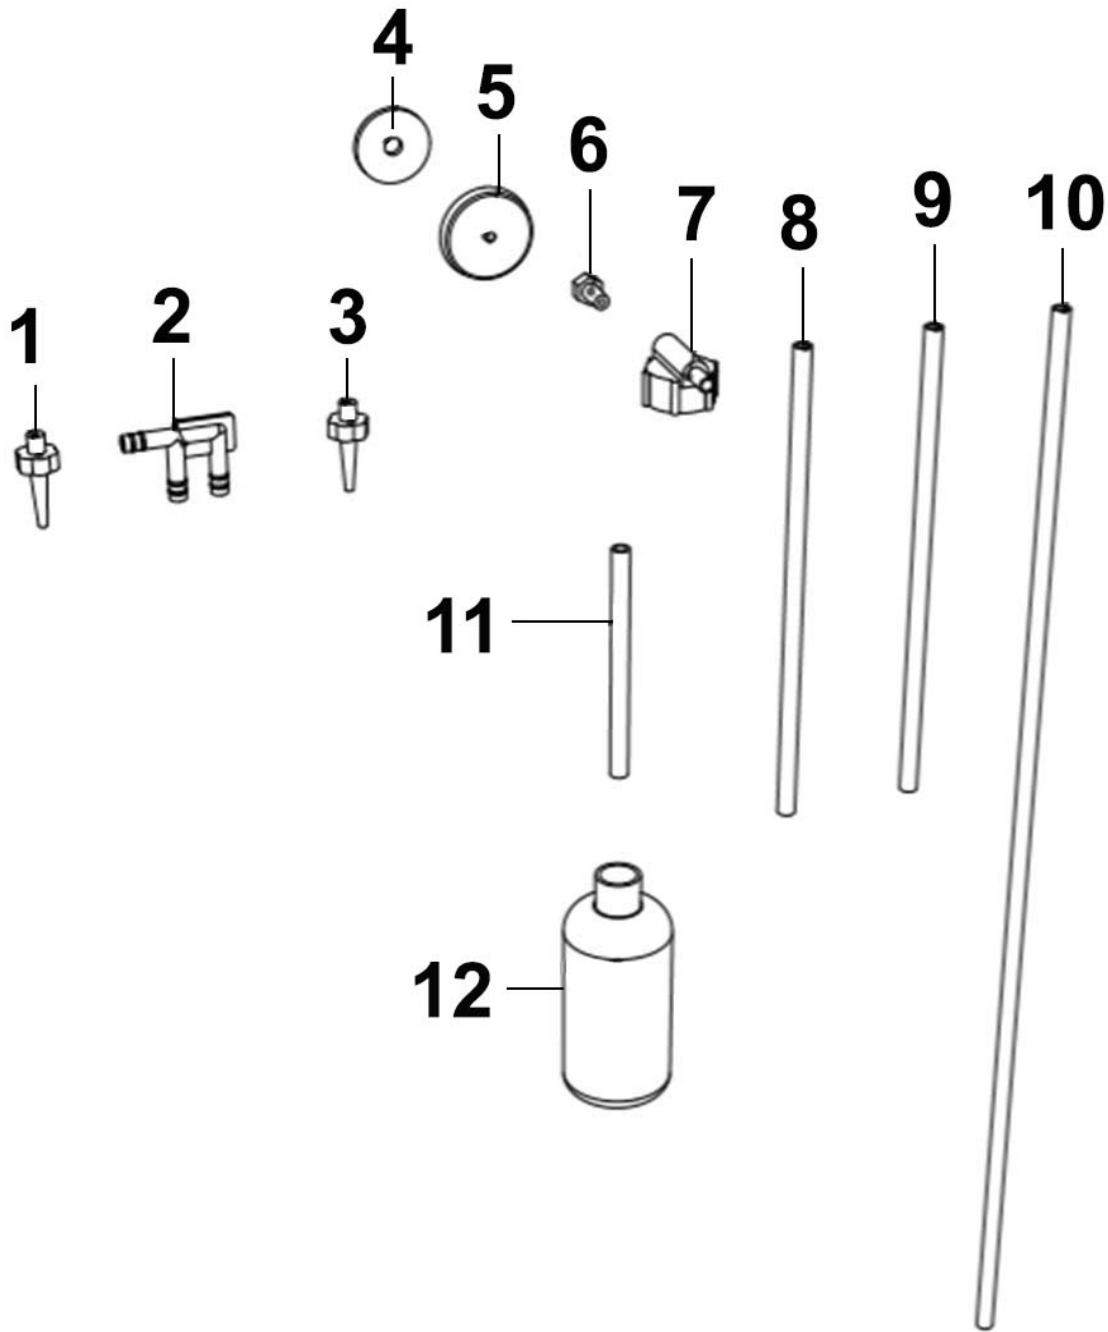

Parts Information:
Brake Bleeder Set with Container
Model No: VS02011

Item	Part No.	Description
1	VS02011.01	Connector A
2	VS02011.02	Connector B
3	VS02011.03	Connector C
4	VS02011.04	Magnetic Locating Pad
5	VS02011.05	Magnetic Locating Pad Base
6	VS02011.06	Collection Bottle Cap Adaptor

Item	Part No.	Description
7	VS02011.07	Collection Bottle Cap
8	VS02011.08	Fluid Tube 167mm
9	VS02011.09	Fluid Tube 167mm
10	VS02011.10	Fluid Tube 430mm
11	VS02011.11	Collection Bottle Tube
12	VS02011.12	Collection Bottle