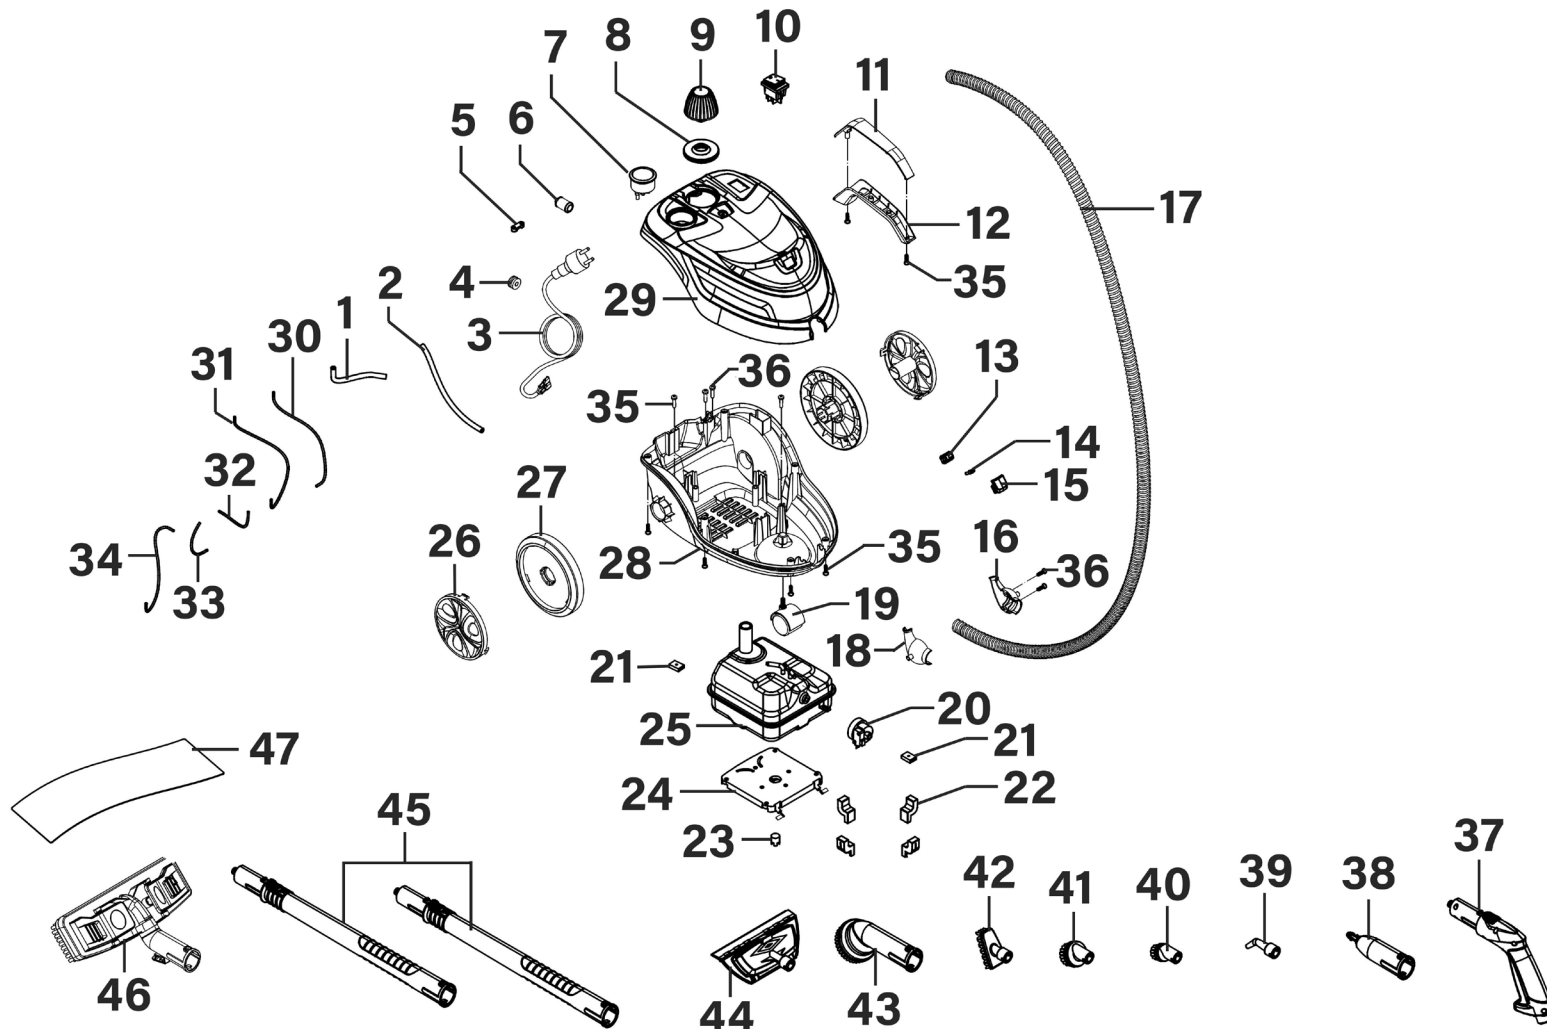

Parts Information:
Steam Cleaner 2000W 1.8L Tank
Model No: VMSC01.V2

NOTE: It is our policy to continually improve products and as such we reserve the right to alter data, specifications and component parts without prior notice.

www.sealey.co.uk

Parts Information:
Steam Cleaner 2000W 1.8L Tank
Model No: VMSC01.V2

Item	Part No.	Description
1	VMSC01.V2-01	Flexible Pipe A
2	VMSC01.V2-02	Flexible Pipe B
3	VMSC01.V2-03	Mains Cable
4	VMSC01.V2-04	Cable Gland
5	VMSC01.V2-05	Cable Grip
6	VMSC01.V2-06	Terminal
7	VMSC01.V2-07	Pressure Gauge
8	VMSC01.V2-08	Rubber Seal, Safety Cap
9	VMSC01.V2-09	Safety Cap
10	VMSC01.V2-10	Rocker Switch (On/Off) 16A 125/250V AC
11	VMSC01.V2-11	Top Handle Cover
12	VMSC01.V2-12	Top Handle
13	VMSC01.V2-13	Seat, Indicator Light
14	VMSC01.V2-14	Indicator Light
15	VMSC01.V2-15	Cover, Indicator Light
16	VMSC01.V2-16	Outlet Hose Cover, Right
17	VMSC01.V2-17	Outer Hose
18	VMSC01.V2-18	Outlet Hose Cover, Left
19	VMSC01.V2-19	Universal Wheel
20	VMSC01.V2-20	Pressure Switch Set
21	VMSC01.V2-21	Rubber Seal
22	VMSC01.V2-22	Rubber Support
23	VMSC01.V2-23	Thermal Protector
24	VMSC01.V2-24	Heating Element

Item	Part No.	Description
25	VMSC01.V2-25	Stainless Steel Boiler
26	VMSC01.V2-26	Rear Wheel Cover
27	VMSC01.V2-27	Rear Wheel
28	VMSC01.V2-28	Bottom Housing
29	VMSC01.V2-29	Upper Housing
30	VMSC01.V2-30	Internal Wire A
31	VMSC01.V2-31	Internal Wire B
32	VMSC01.V2-32	Internal Wire C
33	VMSC01.V2-33	Internal Wire D
34	VMSC01.V2-34	Internal Wire E
35	VMSC01.V2-35	Self Tapping Screw ST4 x 20mm
36	VMSC01.V2-36	Self Tapping Screw ST3.5 x 14mm
37	VMSC01.V2-37	Pressure Gun
38	VMSC01.V2-38	Small Tip Adaptor
39	VMSC01.V2-39	Small Power Jet Tip - Angled
40	VMSC01.V2-40	Small Brush
41	VMSC01.V2-41	Medium Brush
42	VMSC01.V2-42	Wave Brush
43	VMSC01.V2-43	Rotary Brush
44	VMSC01.V2-44	Window Squeegee
45	VMSC01.V2-45	Extension Tube (2pc)
46	VMSC01.V2-46	Floor Scrub Brush (c/w Adaptor)
47	VMSC01.V2-47	Floor Scrub Brush Cleaning Cloth