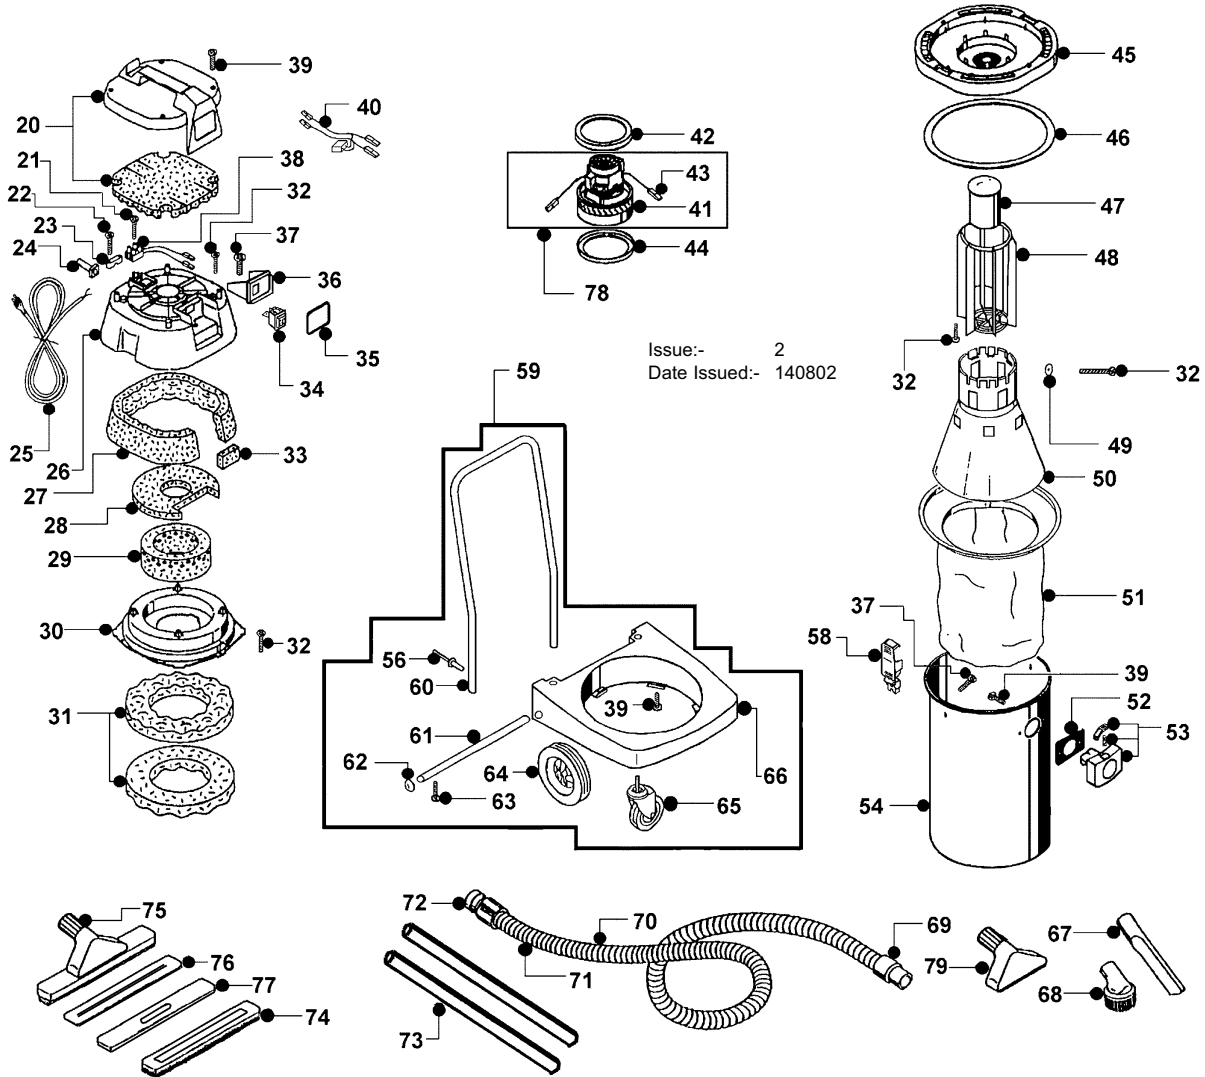

PARTS LIST for HEAVY DUTY INDUSTRIAL WET & DRY VACUUM CLEANER Model: **VMA92**

Issue:- 2
Date Issued:- 140802

ITEM	PART NO.	DESCRIPTION	ITEM	PART NO.	DESCRIPTION	ITEM	PART NO.	DESCRIPTION
20	122.4071004	Handle	40	122.3005011	Wired Capacitor	62	122.855000250	Cap, 20 X F-18-17
21	122.2508500	Screw	41	122.2505450	Motor, 250V	63	122.2508592	Screw, TCC 5x32 SP
22	122.2508213	Screw, Galvanized	42	122.2502530	Gasket - Base	64	122.2510018	Rear Wheel, Ø160
23	122.2001340	Strain Relief	43	122.2506377	Motor Cable	65	122.2510155	Castor Wheel
24	122.2502000	Cable Protection	44	122.2502500	Motor Gasket WS1	66	122.6003300	Base
25	122.2507010	Cable	45	122.2209204	Motor Base	67	122.2511610	Crevice Tool
26	122.6003320	Yellow Cover + Inserts	46	122.2502405	Base Gasket	68	122.2511615	Brush, Round
27	122.3000603	Motor Cover, Fireflex	47	122.6101100	Float Complete	69	122.2511390	Hose Cuff
28	122.3000602	Motor Insulating Cover, Fireflex	48	122.2000090	Float Cage	70	122.6010500	Flexible Hose Complete
29	122.3000601	Washer, Fireflex	49	122.2509030	Galvanized Washer, 6x24x1	71	122.2511210	Flexible Hose
30	122.2009200	Separator Washer	50	122.2000095	Conical Filter Housing	72	122.2501190	Hose Cuff
31	122.3000600	Motor Base, Fireflex	51	122.6730000	Filter Bag	73	122.2511500	Extension Tube
32	122.2508570	Screw, TCC 5x16 SP	52	122.2502550	Intake Gasket	74	122.2511562	Bristle Attachment
33	122.3000053	Sound Baffle	53	122.6000205	Nylon Intake Complete	75	122.2511560	Large Cleaning Head
34	122.2506230	Bipolar Switch	54	122.2206800	Plastic Tank	76	122.2511563	Squeegee Attachment
35	122.2502605	Electrical Board Gasket	56	122.2508830	Rivet, 4.8x10	77	122.2511561	Plain Attachment
36	122.2009252	Electrical Board	58	122.6100014	Clamp Complete	78	122.4373001	Motor and Cables
37	122.2508560	Screw, TCC 5x13 SP	59	122.6000310	Wheeled Base Complete	79	122.2511530	Small Cleaning Tool
38	122.6100220	Connector	60	122.2504290	Steel Handle			
39	122.2508591	Screw, TCC 5x22 CP	61	122.2504315	Axle			