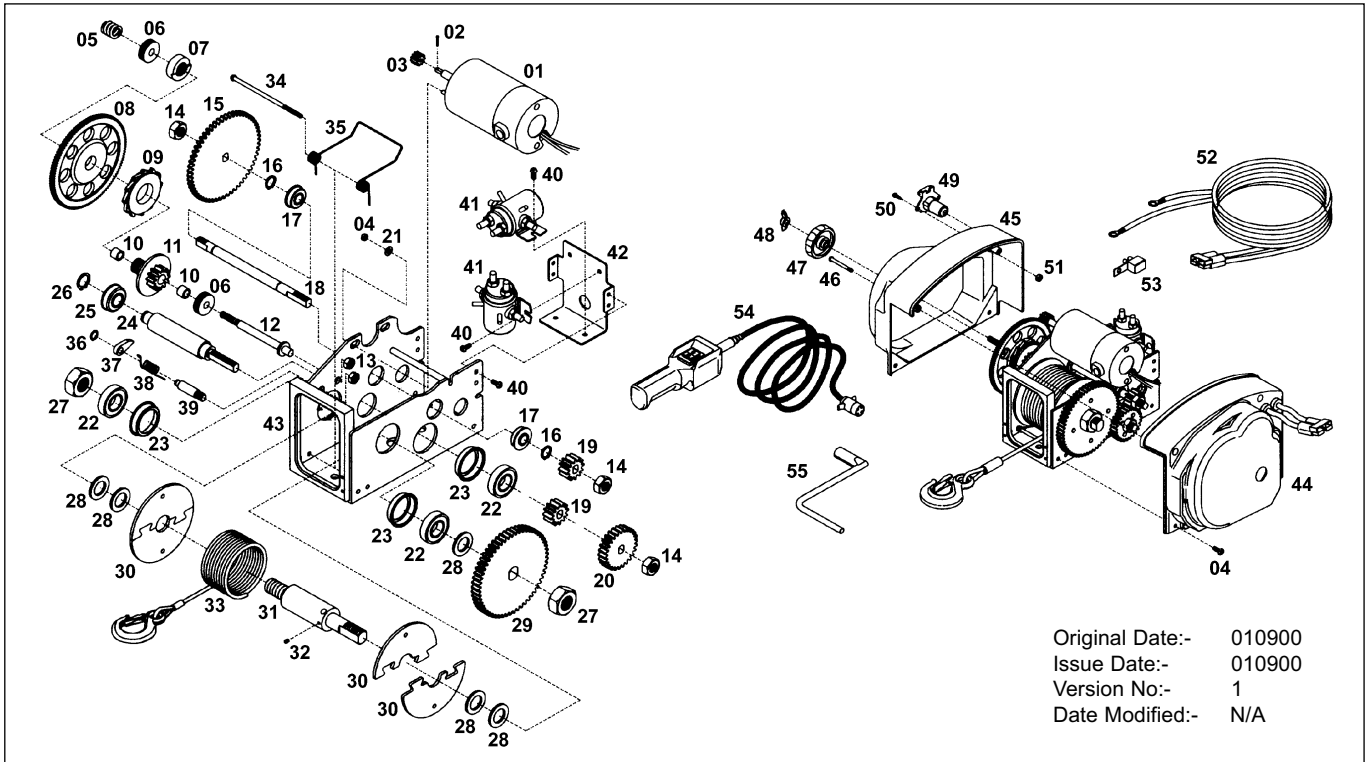

Models: **TW16500/12, TW16500/24, TW25000/12 & TW25000/24.**

Original Date:- 010900
 Issue Date:- 010900
 Version No:- 1
 Date Modified:- N/A

Item	Part No.	Description	Item	Part No.	Description
01	TW16500/12/01	Motor, 12V - TW16500/12, TW25000/12	24	TW16500/24	4th Shaft
01	TW16500/24/01	Motor, 24V - TW16500/24, TW25000/24	24	TW25000/24	4th Shaft
02	TW16500/02	Split Pin	25	TW16500/25	Bearing
02	TW25000/02	Split Pin	25	TW25000/25	Bearing
03	TW16500/03	1st Pinion	26	TW16500/26	C-Ring
03	TW25000/03	1st Pinion	26	TW25000/26	C-Ring
04	TW16500/04	Nut	27	TW16500/27	Lock Nut
04	TW25000/04	Nut	27	TW25000/27	Lock Nut
05	TW16500/05	Compression Spring	28	TW16500/28	Plain Washer
05	TW25000/05	Compression Spring	28	TW25000/28	Plain Washer
06	TW16500/06	Thrust Bearing	29	TW16500/29	4th Gear
06	TW25000/06	Thrust Bearing	29	TW25000/29	4th Gear
07	TW16500/07	Thrust Block	30	TW16500/30	Drum Disc
07	TW25000/07	Thrust Block	30	TW25000/30	Drum Disc
08	TW16500/08	1st Gear	31	TW16500/31	Output Shaft
08	TW25000/08	1st Gear	31	TW25000/31	Output Shaft
09	TW16500/09	Ratchet Pawl	32	TW16500/32	Hex. Screw
09	TW25000/09	Ratchet Pawl	32	TW25000/32	Hex. Screw
10	TW16500/10	Needle Bearing	33	TW16500/33	Wire Rope Asm.
10	TW25000/10	Needle Bearing	33	TW25000/33	Wire Rope Asm.
11	TW16500/11	2nd Pinion	34	TW16500/34	Screw
11	TW25000/11	2nd Pinion	35	TW16500/35	Compression Spring
12	TW16500/12	2nd Shaft	36	TW16500/36	E-Ring
12	TW25000/12	2nd Shaft	37	TW16500/37	Ratchet Pawl
13	TW16500/13	Lock Nut	38	TW16500/38	Return Spring
13	TW25000/13	Lock Nut	39	TW16500/39	Fixed Shaft
14	TW16500/14	Lock Nut	40	TW16500/40	Screw
14	TW25000/14	Lock Nut	40	TW16500/40	Screw
15	TW16500/15	2nd Gear	41	TW16500/12/41	Solenoid 12V - TW16500/12, TW25000/12
15	TW25000/15	2nd Gear	41	TW16500/24/41	Solenoid 24V - TW16500/24, TW25000/24
16	TW16500/16	C-Ring	42	TW16500/42	Plate
16	TW25000/16	C-Ring	43	TW16500/43	U Type Base
17	TW16500/17	Bearing	44	TW16500/44	Right Side Cover
17	TW25000/17	Bearing	45	TW16500/45	Left Side Cover
18	TW16500/18	3rd Shaft	46	TW16500/46	Screw
18	TW25000/18	3rd Shaft	47	TW16500/47	Rotating Handle
19	TW16500/19	3rd/4th Pinion	48	TW16500/48	Wing Nut
19	TW25000/19	3rd/4th Pinion	49	TW16500/49	Socket
20	TW16500/20	3rd Gear	50	TW16500/50	Self Tapping Screw
20	TW25000/20	3rd Gear	51	TW16500/51	Nut
21	TW16500/21	Plain Washer	52	TW16500/52	Battery Cable Asm.
21	TW25000/21	Plain Washer	53	TW16500/12/53	Circuit Breaker 12V - TW16500/12, TW25000/12
22	TW16500/22	Bearing	53	TW16500/24/53	Circuit Breaker 24V - TW16500/24, TW25000/24
22	TW25000/22	Bearing	54	TW16500/54	Remote Switch Asm.
23	TW16500/23	Bearing Sleeve	55	TW16500/55	Crank Handle
23	TW25000/23	Bearing Sleeve			