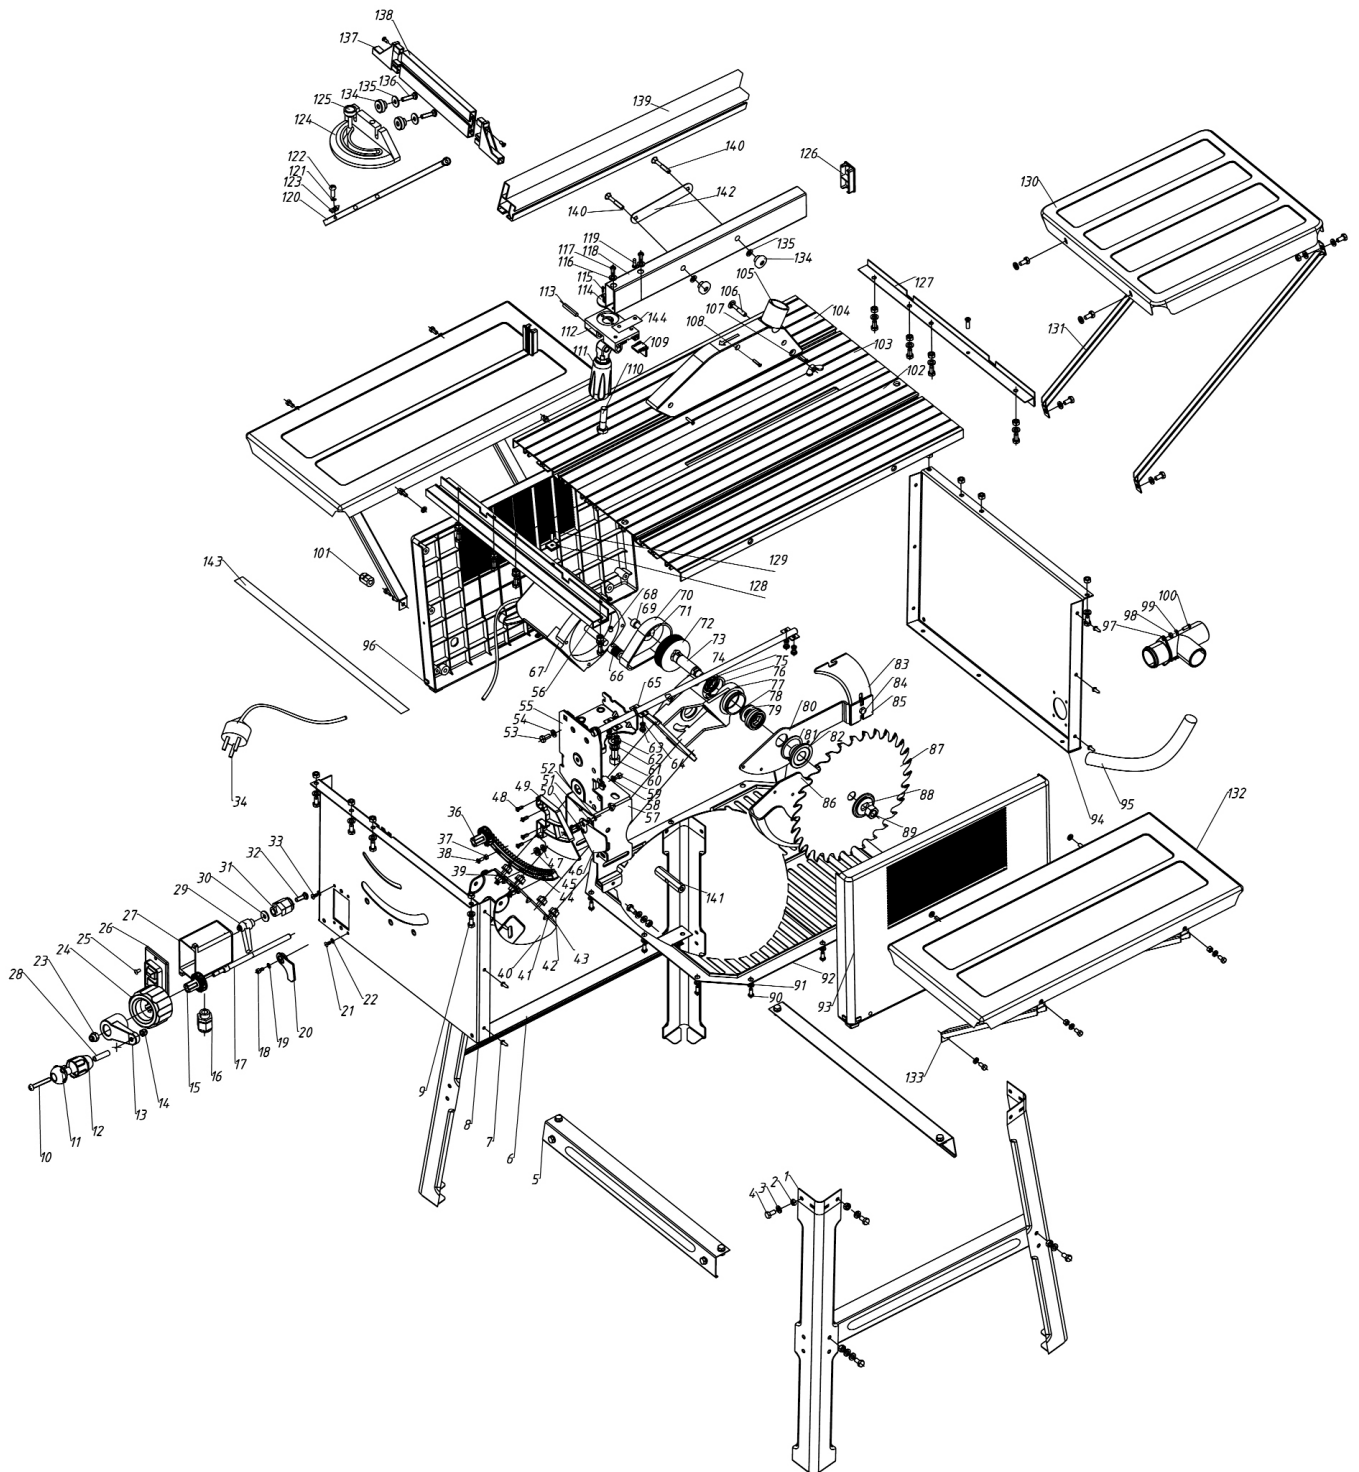

Parts Information:  
**Table Saw Ø254mm with Stand &  
 Extension Tables**  
**Model No: TS10SEW.V2**

**NOTE:** It is our policy to continually improve products and as such we reserve the right to alter data, specifications and component parts without prior notice.

01284 757500

01284 703534

sales@sealey.co.uk

www.sealey.co.uk

Parts Information:  
Table Saw Ø254mm with Stand &  
Extension Tables  
Model No: TS10SEW.V2

Item	Part No.	Description
1	TS10SEW.01	STAND
2	FWM6.S	FLAT WASHER M6 SINGLE
3	FWM6.S	FLAT WASHER M6 SINGLE
4	SS612.S	HEX HEAD SET SCREW M6x12mm SINGLE
5	TS10SEW.05	BEAM (LONG)
6	TS10SEW.06	BEAM (SHORT)
7	TS10SEW.07	SCREW
8	TS10SEW.08	TABLE
9	TS10SEW.09	SCREW
10	SCB650.SB	SOCKET HEAD CAP SCREW M6x50 BLACK
11	TS10SEW.11	HANDWHEEL KNOB (1)
12	TS10SEW.12	HANDWHEEL KNOB (2)
13	TS10SEW.13	ARM
14	NLN6.S	NYLOC NUT M6 ZINC DIN 985 (SINGLE)
15	TS10SEW.15	GEAR
16	TS10SEW.16	RELIEF STRAIN
17	TS10SEW.17	THREADED BAR
18	TS10SEW.18	SCREW
19	TS10SEW.19	EXT TOOTH WASHER
20	TS10SEW.20	INDICATOR
21	TS10SEW.21	SCREW M4x12 PAN POZI
22	FWM4.S	FLAT WASHER M4 SINGLE
23	NLN6.SB	NYLOC NUT M6 BLACK (SINGLE)
24	TS10SEW.24	HANDWHEEL
25	TS10SEW.25	SCREW
26	TS10SEW.26	SWITCH
27	TS10SEW.27	SWITCH BOX
28	TS10SEW.28	TUBE
29	TS10SEW.29	HANDLE
30	RW619.S	REPAIR WASHER M6x19 (SINGLE)
31	TS10SEW.31	RELIEF STRAIN
32	CBN616.S	COACH BOLT M6x16mm (SINGLE)
33	TS10SEW.33	WASHER
34	MC3CX1.0	MAINS CABLE BLK, 3 CORE, 1.0MM <sup>2</sup>
36	TS10SEW.36	GEAR
37	NLN5.S	NYLOC NUT M5 ZINC DIN 985 (SINGLE)
38	TS10SEW.38	SCREW M4x12