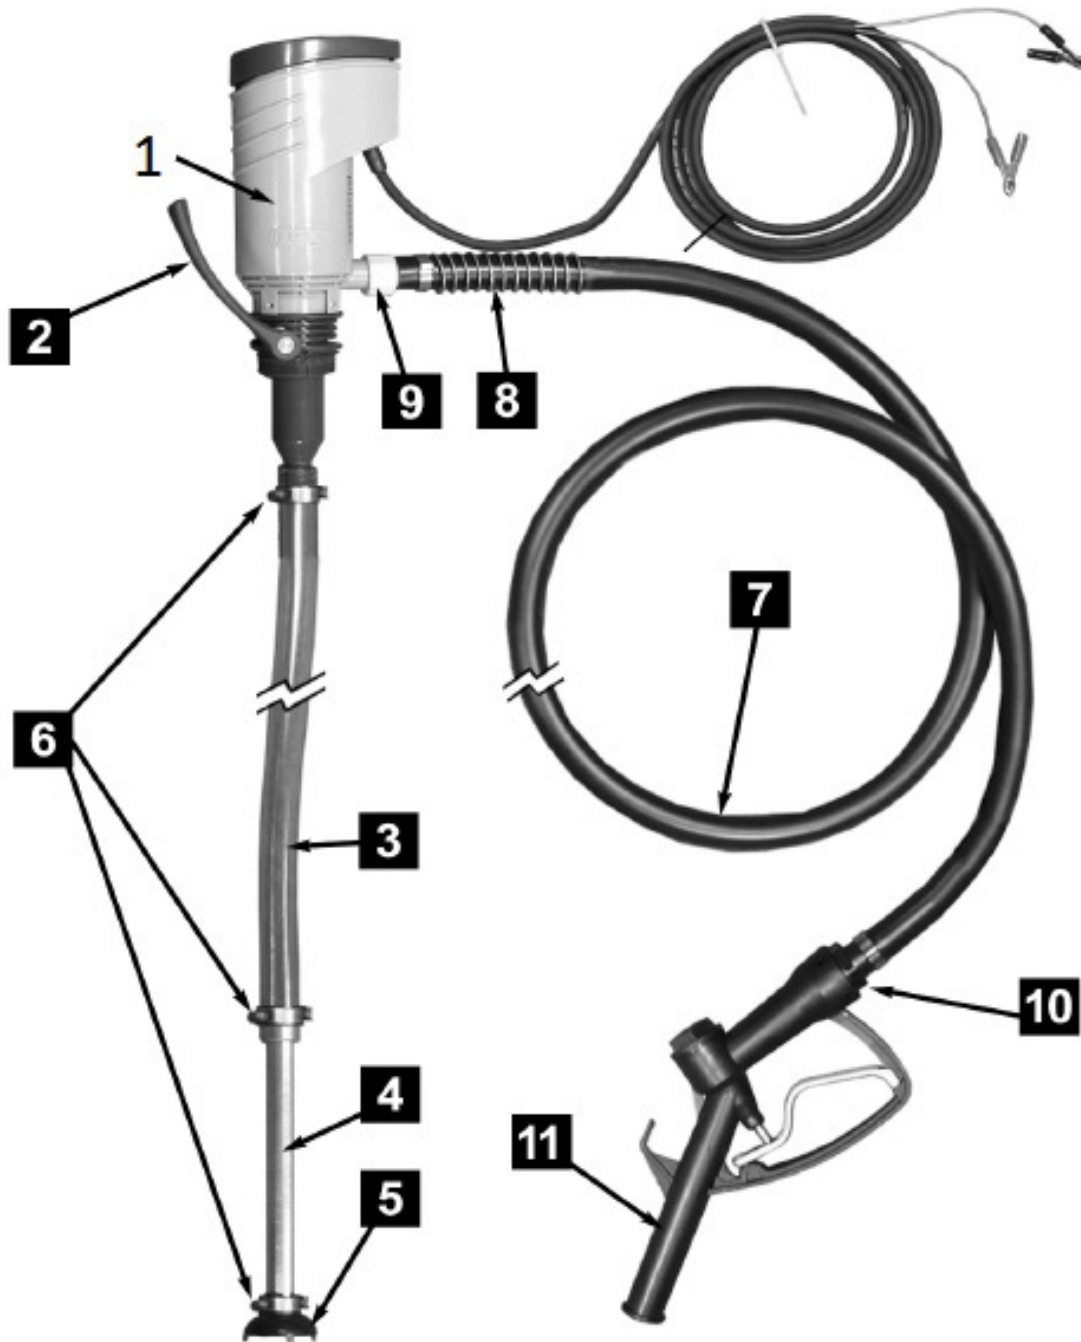

Parts Information:
Diesel & Fluid Transfer Pump Portable
230V
Model No: TP97230

Item	Part No.	Description
1	179.23730-932	PUMP 230v WITH CABLE AND CASING
2	179.87988	HANDLE
3	179.87842	SUCTION HOSE
4	179.87994	SUCTION PIPE
5	179.87923	SUCTION FILTER
6	179.20156	HOSE CLAMP

Item	Part No.	Description
7	179.87841	DISCHARGE HOSE
8	179.8784	BREAK PROTECTION SPRING
9	179.87936	HOSE ADAPTOR
10	179.23187	PLASTIC ADAPTOR 1" TO 20mm
11	179.23161	DIESEL DISCHARGE NOZZLE

NOTE: It is our policy to continually improve products and as such we reserve the right to alter data, specifications and component parts without prior notice.