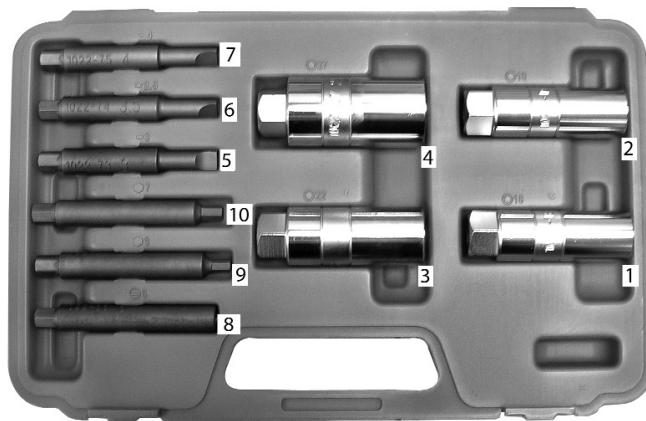

Parts Information:  
**Shock Absorber Tool Kit 10pc - Peugeot/  
 Renault/Citroen**  
**Model No: SX301**

Item	Part No.	Description
1	SX300.09	Adaptor 18mm (Ford/Aud/Sea)
--	SX300.V2-09	Socket 18mm,Aud/Ford/Fi/Jap/Op/Peu/Ren/Rov/Sea/VW (NOT SHOWN)
2	SX300.10	Adaptor 19mm (Audi/Seat/Cit)
--	SX300.V2-10	Socket 19mm(Audi/Citroen/Fiat/Opel/Seat/Toyota/VW (NOT SHOWN)
3	SX300.12	Adaptor 22mm (Audi/Seat/Cit/Fiat/Opel/Peu/Re
--	SX300.V2-12	Socket 22mm(Audi/BMW/Cit/Fia/Opel/Peu/Ren/Seat/VW (NOT SHOWN)
4	SX300.14	Adaptor 27mm (VW Audi/Citroen
--	SX300.V2-14	Socket Adaptor 27mm(Audi/Citroen/Peugeot/VW) (NOT SHOWN)

Item	Part No.	Description
5	SX300.15	Adaptor 3mm (Mercedes/Opel
--	SX300.V2-15	Slotted Adaptor 3mm (Merc/Opel/Renault) (NOT SHOWN)
6	SX300.16	Adaptor 3.5mm (Chrysler/Cit
--	SX300.V2-16	Slotted Adaptor 3.5mm (Chrysler/Citroen/Ford) (NOT SHOWN)
7	SX300.V2-17	Slotted Adaptor 4mm (Citroen/Peugeot)
8	SX300.V2-20	Adaptor 6mm (Audi/Renault/VW)
9	SX300.V2-28	Hex Adaptor 6mm,BMW/Cit/Fi/Ford/Jap/Op/Peu/Ren/Sea
10	SX300.V2-29	Hex Adaptor 7mm(Aud/Cit/Fia/Merc/Peu/Ren/Seat/VW