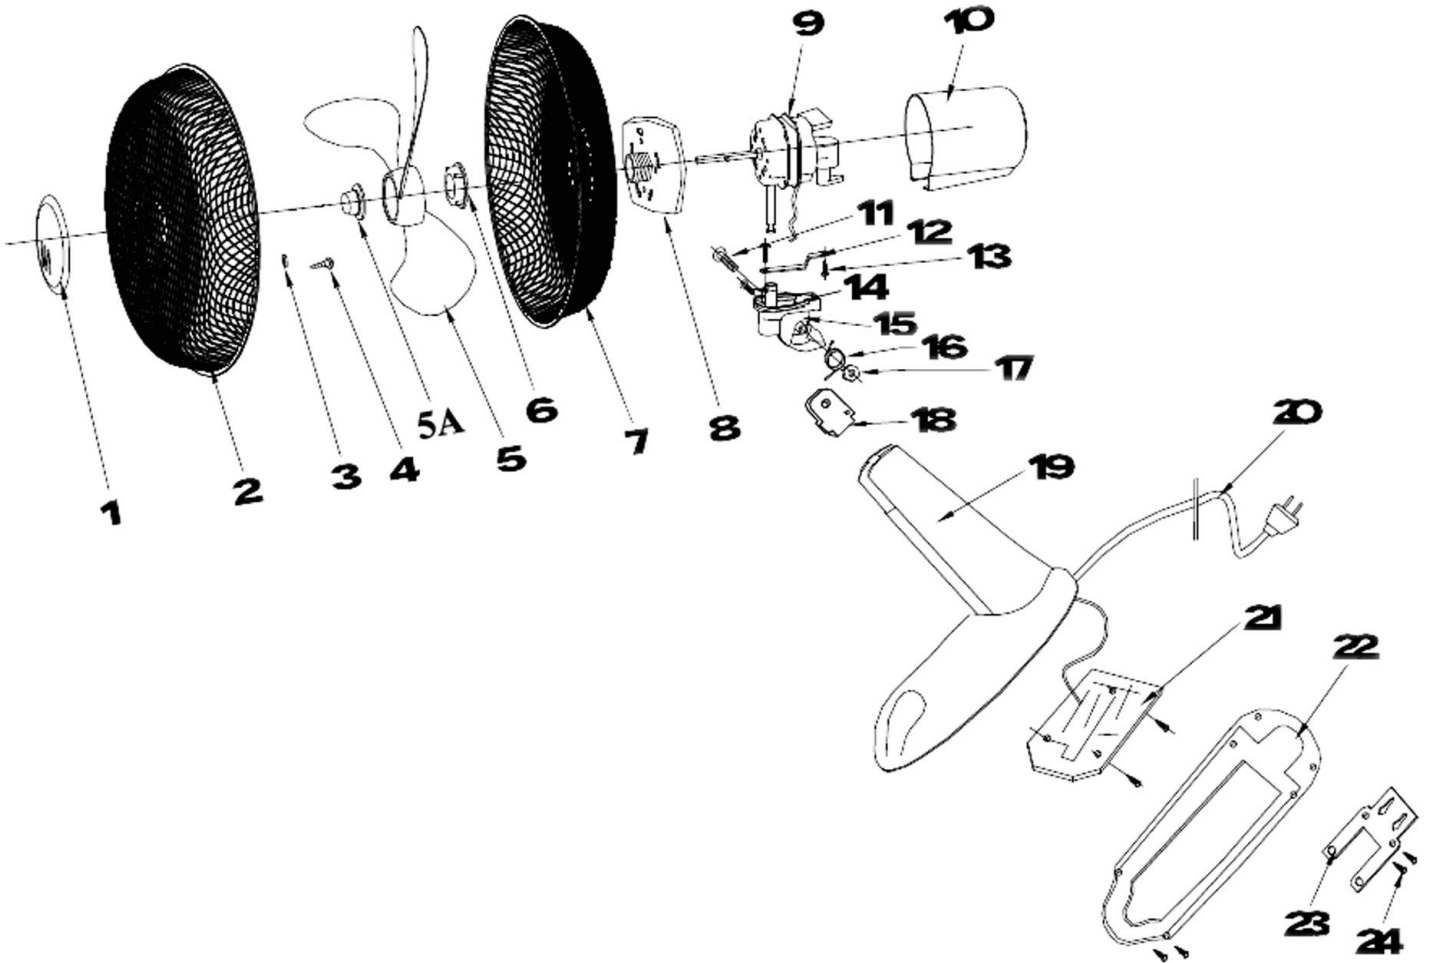

Parts Information:
Wall Fan 3-Speed 16" with Remote Control
230V
Model No: SWF16WR

Item	Part No.	Description
1	SWF16WR.01	FRONT GUARD DISC COVER
2	SWF16WR.02	FRONT GUARD
3	FWM4.S	FLAT WASHER M4 SINGLE
4	SWF16WR.04	ROUND SCREW
5	SWF16WR.05	FAN BLADE
5A	SPF16WR.03	FAN BLADE NUT
6	SWF16WR.06	GUARD NUT
7	SWF16WR.07	REAR GUARD
8	SWF16WR.08	MOTOR COVER
9	SWF16WR.09	MOTOR
10	SWF16WR.10	MOTOR COVER (REAR)
11	SWF16WR.11	CROSS HEAD SCREW
12	SWF16WR.12	PAD

Item	Part No.	Description
13	SWF16WR.14	RD HEAD S/T SCREW M3.8 X 10
14	SWF16WR.14	RD HEAD S/T SCREW M3.8 X 10
15	SWF16WR.15	ARM
16	SWF16WR.16	SPRING
17	SWF16WR.17	SCREW
18	SWF16WR.18	CLIP
19	SWF16WR.19	POLE(FAN BASE)
20	SWF16WR.20	POWER CORD
21	SWF16WR.21	CIRCUIT BOARD
22	SWF16WR.22	BOTTOM COVER
23	SWF16WR.23	WALL BRACKET
24	SWF16WR.24	RD HEAD S/T SCREW M4X8
25	SWF16WR.25	REMOTE CONTROL